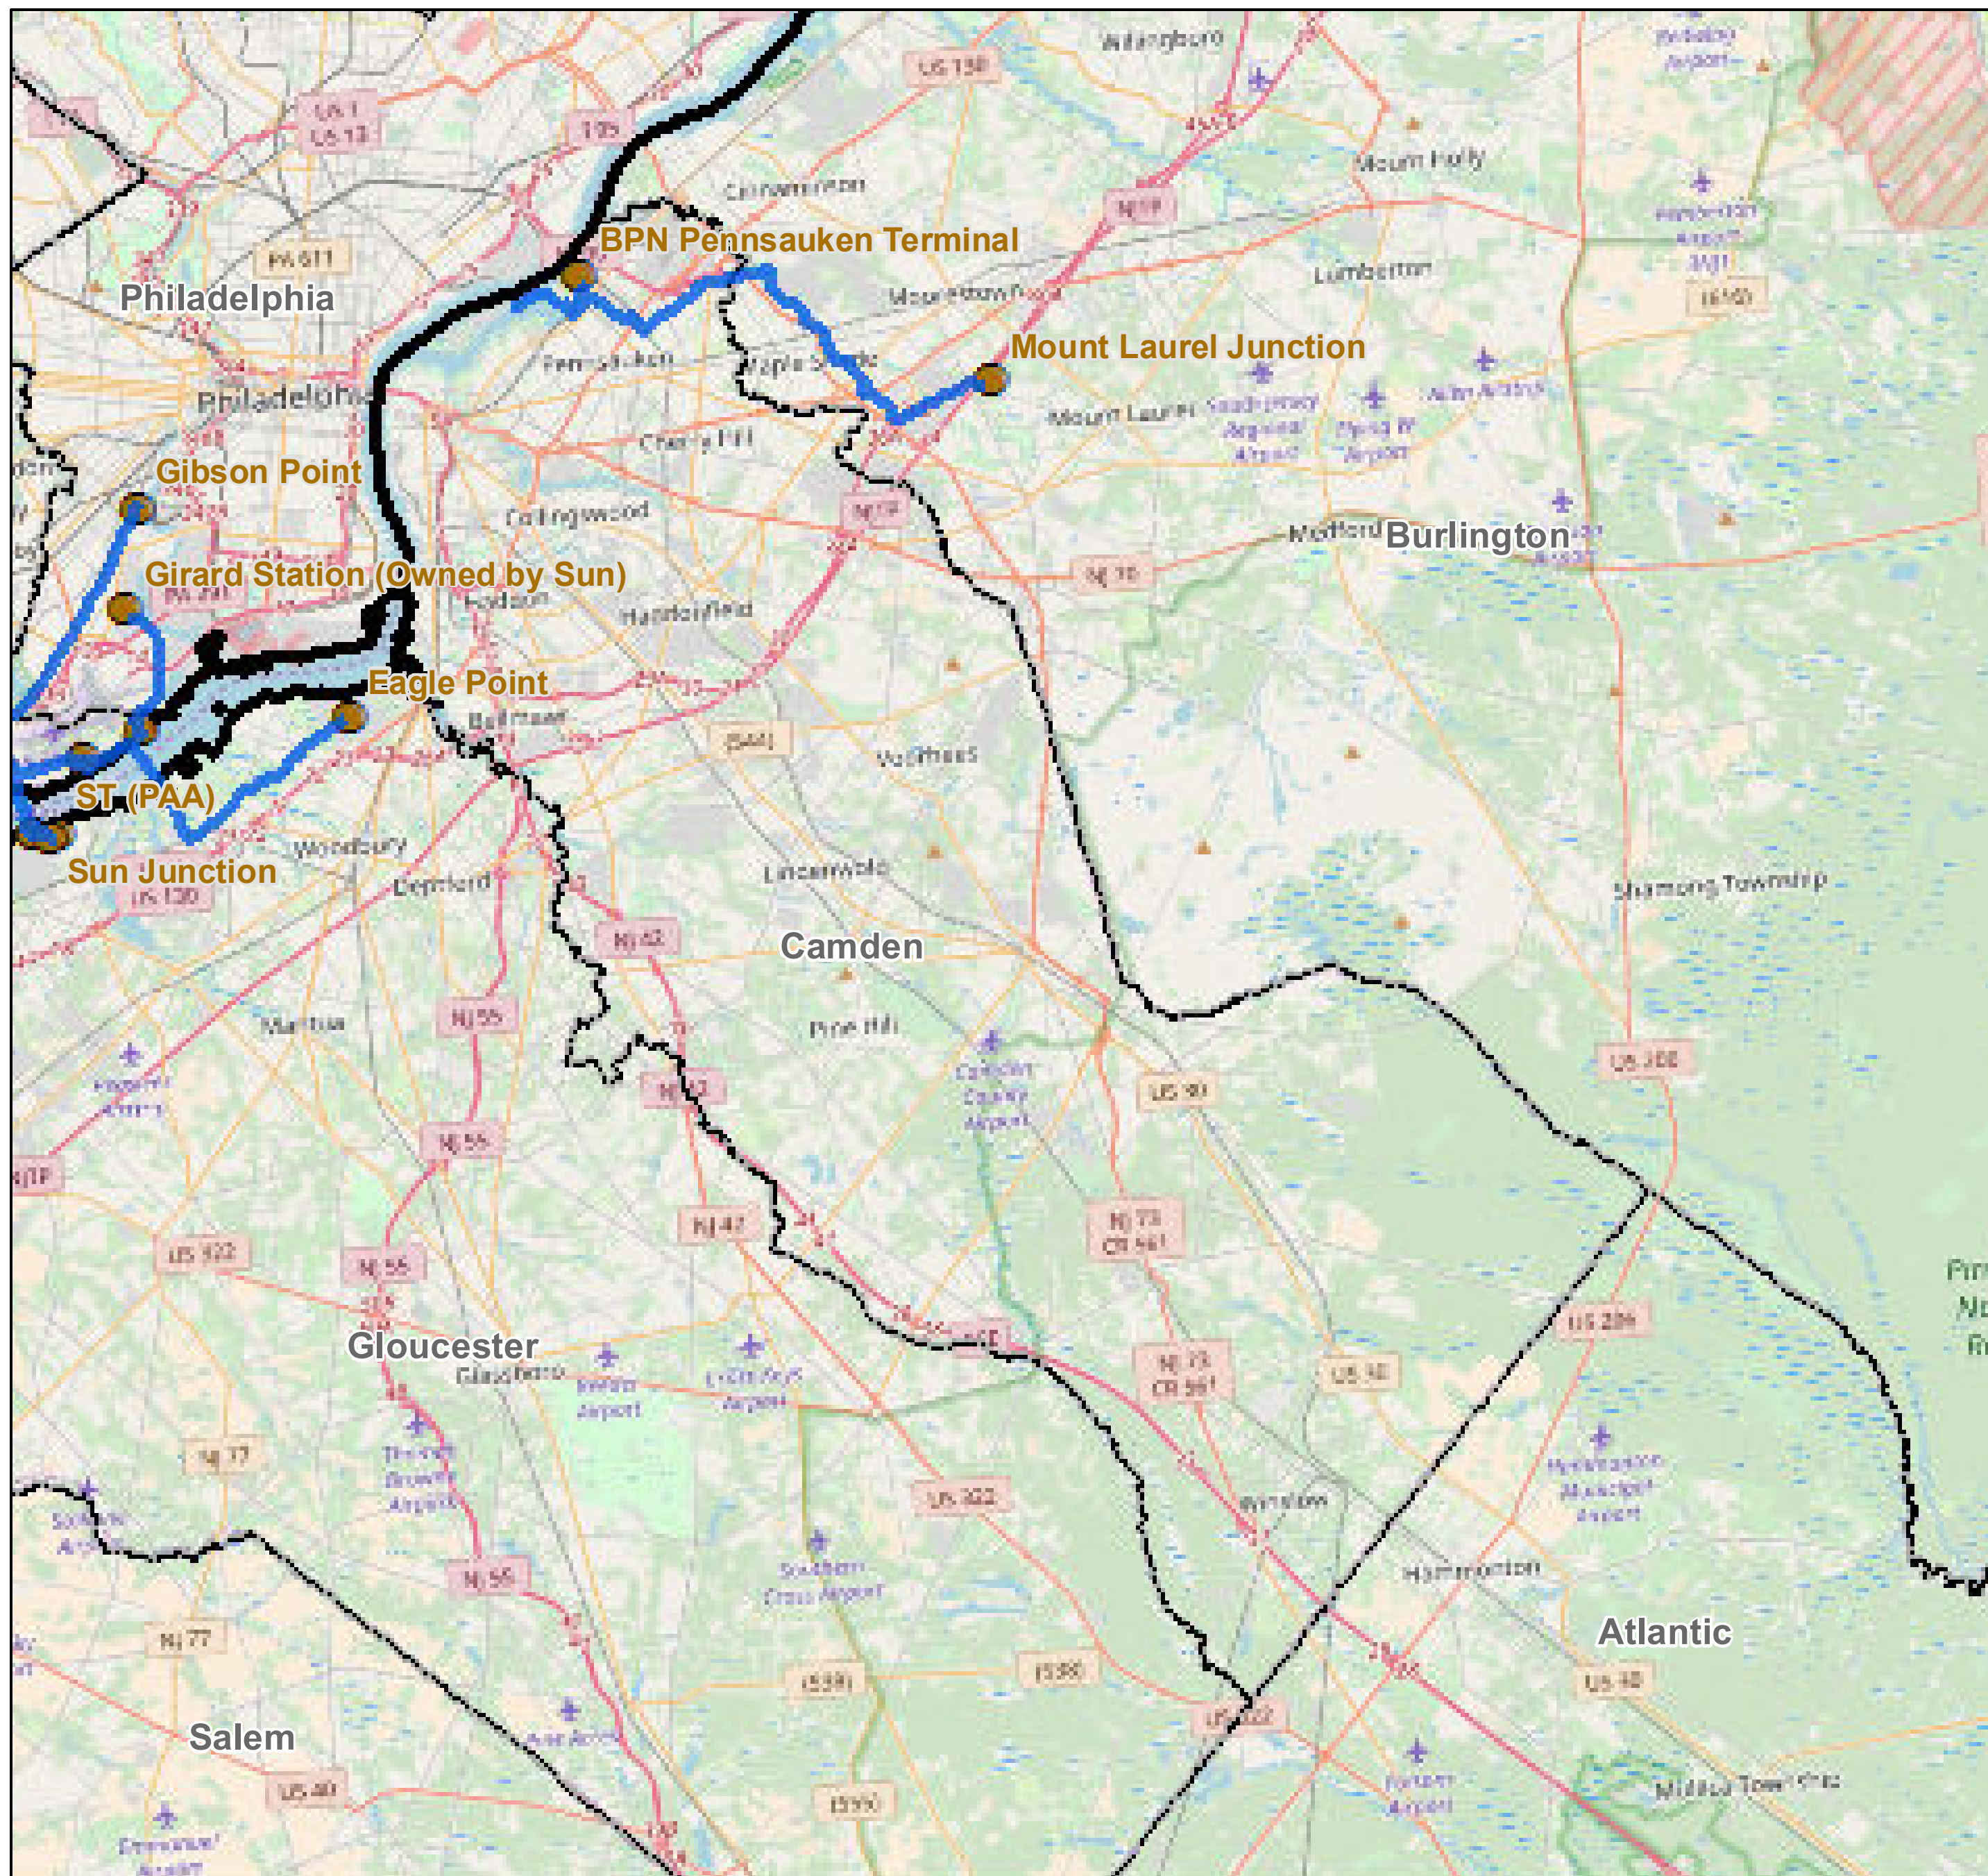

County: Camden, New Jersey

BUCKEYE PARTNERS, L.P.

For more detailed pipeline information see the NPMS public viewer at: www.npms.phmsa.dot.gov

1 in = 2.33 miles

Legend

-  Buckeye Pipelines (3)
-  Buckeye Facilities (1)
-  State Boundaries
-  County Boundaries

This map is not intended to be used to physically locate Buckeye's facilities. Facilities and other features are not to scale. Before conducting any excavation activities, you must first call your state One Call System to have all underground facilities physically located.