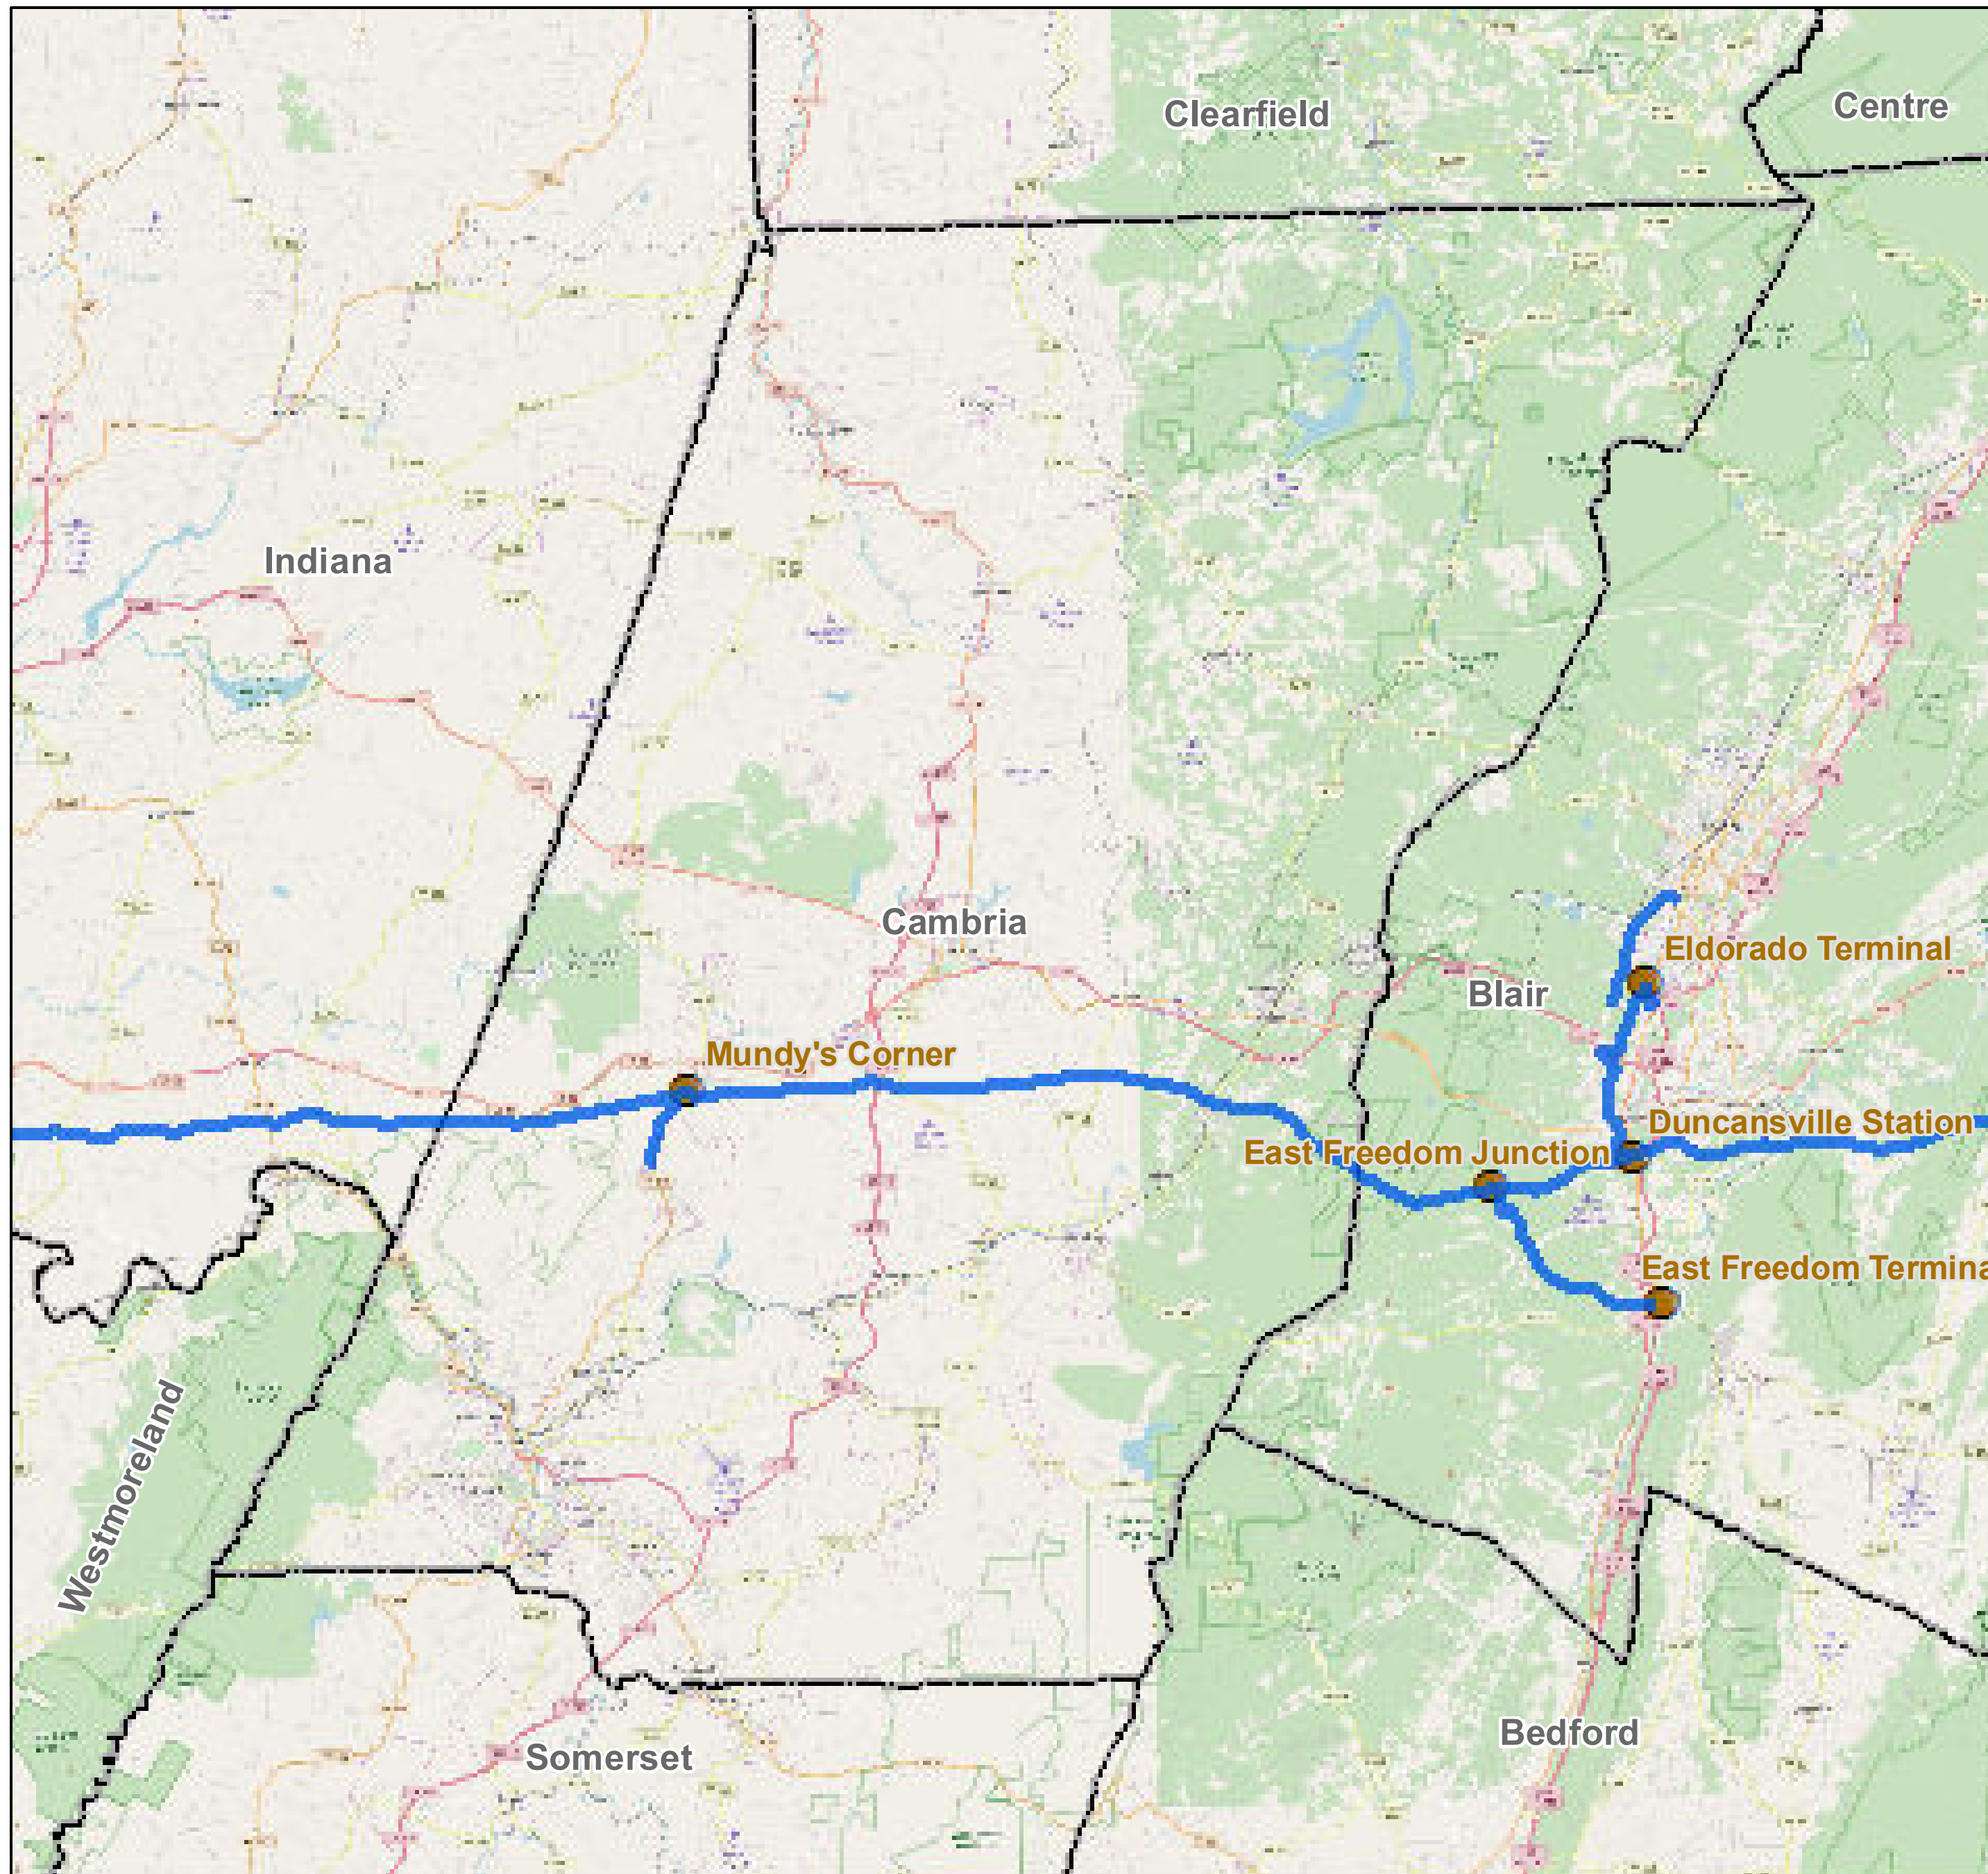

County: Cambria, Pennsylvania

BUCKEYE PARTNERS, L.P.

For more detailed pipeline information see the NPMS public viewer at: www.npms.phmsa.dot.gov

1 in = 3.04 miles

Legend

-  Buckeye Pipelines (4)
-  Buckeye Facilities (1)
-  State Boundaries
-  County Boundaries

This map is not intended to be used to physically locate Buckeye's facilities. Facilities and other features are not to scale. Before conducting any excavation activities, you must first call your state One Call System to have all underground facilities physically located.