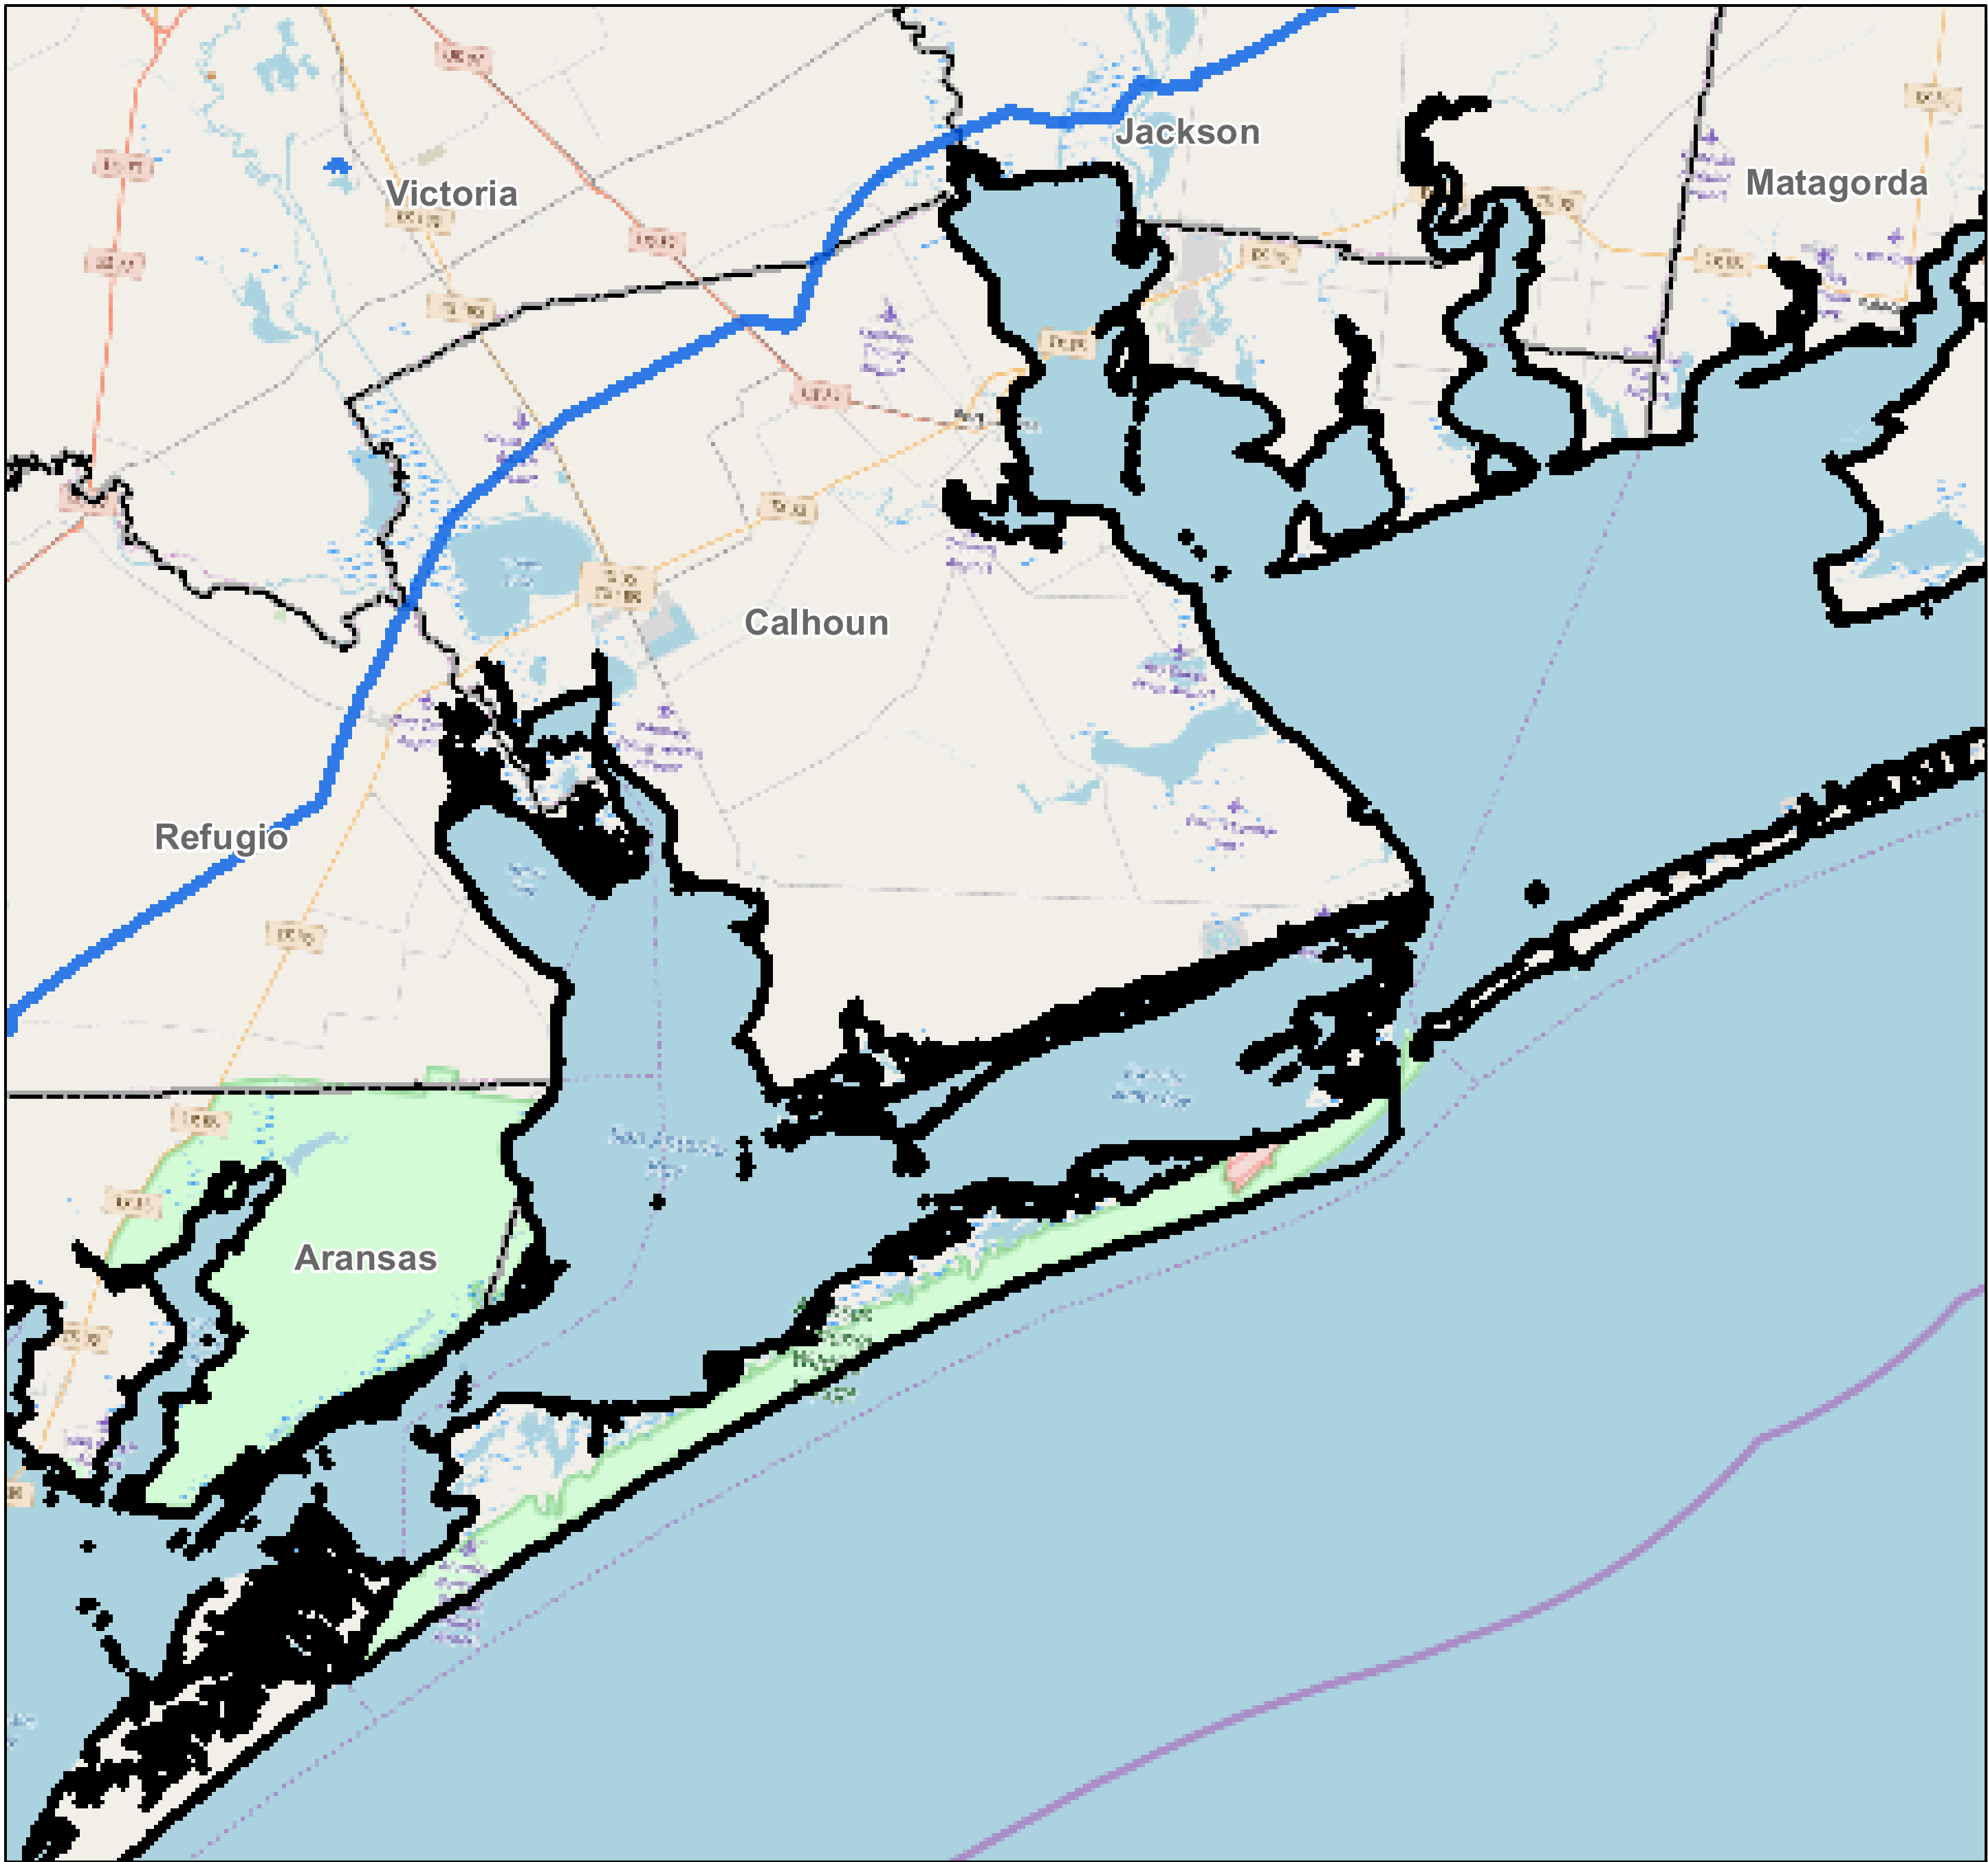

County: Calhoun, Texas

BUCKEYE PARTNERS, L.P.

For more detailed pipeline information see the NPMS public viewer at: www.npms.phmsa.dot.gov

1 in = 3.87 miles

Legend

-  Buckeye Pipelines (1)
-  Buckeye Facilities (0)
-  State Boundaries
-  County Boundaries

This map is not intended to be used to physically locate Buckeye's facilities. Facilities and other features are not to scale. Before conducting any excavation activities, you must first call your state One Call System to have all underground facilities physically located.