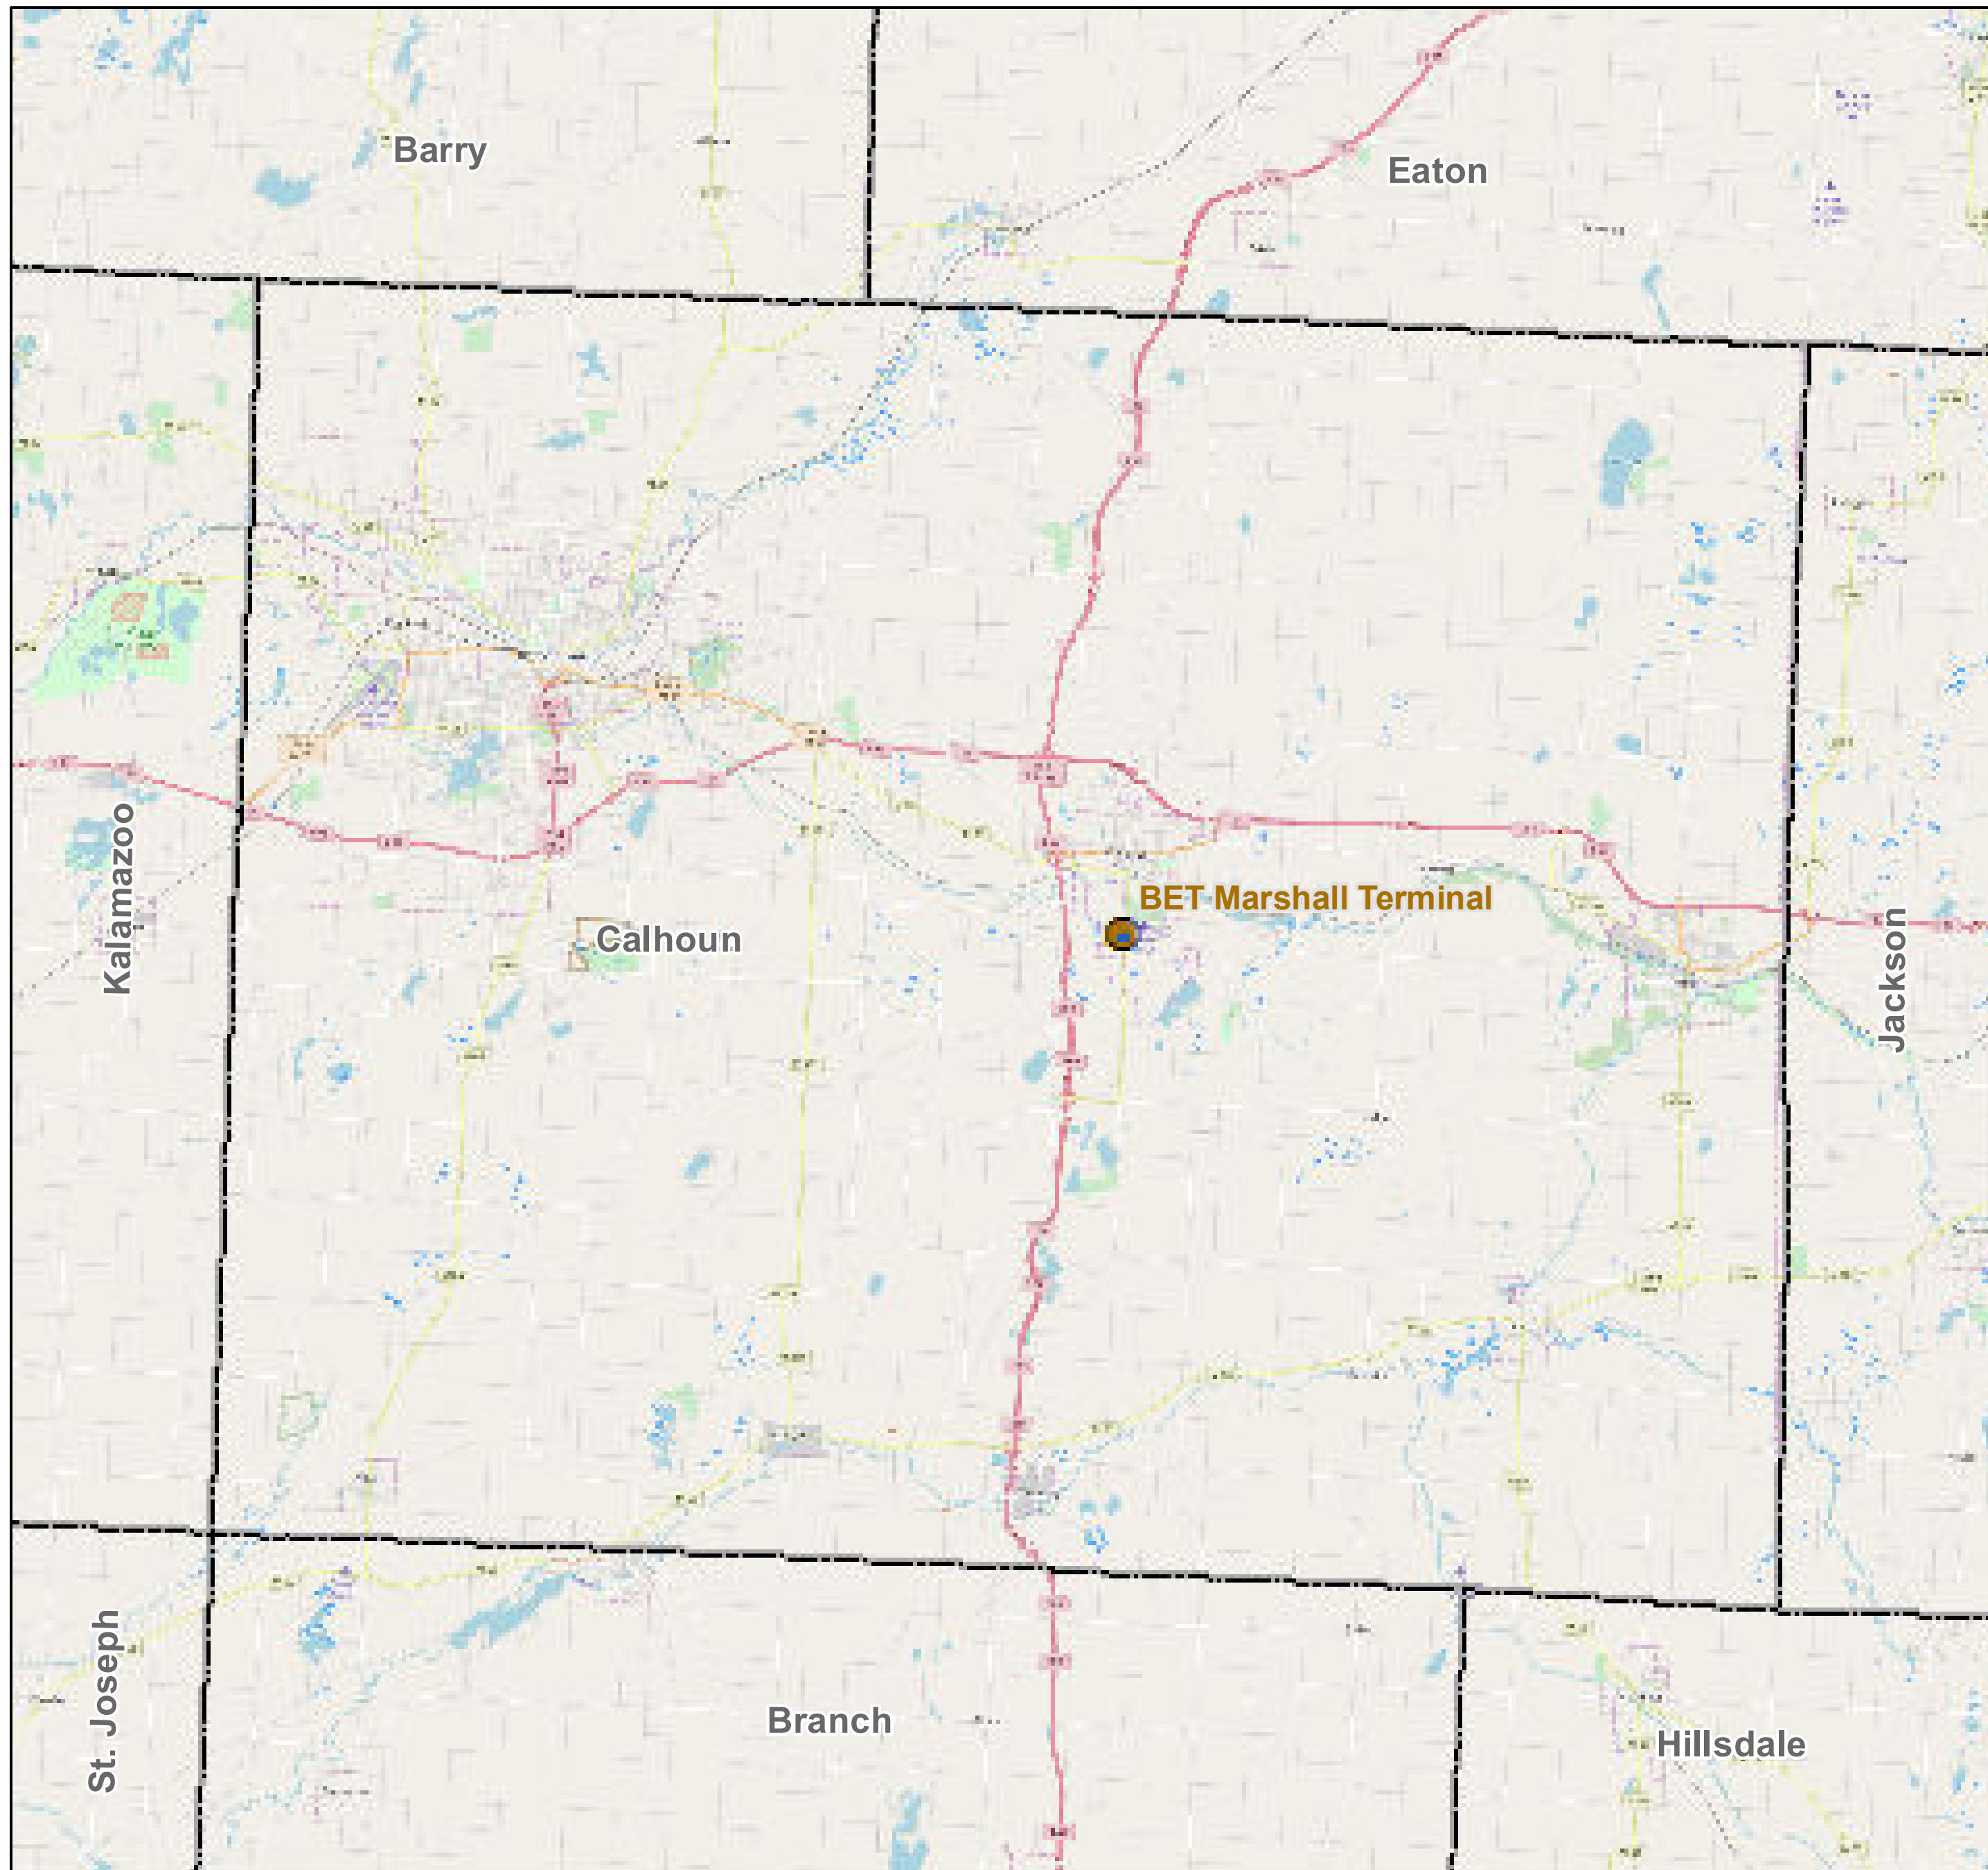

# County: Calhoun, Michigan

**BUCKEYE PARTNERS, L.P.**

For more detailed pipeline information see the NPMS public viewer at: [www.npms.phmsa.dot.gov](http://www.npms.phmsa.dot.gov)

1 in = 2.55 miles

## Legend

-  Buckeye Pipelines (1)
-  Buckeye Facilities (1)
-  State Boundaries
-  County Boundaries

This map is not intended to be used to physically locate Buckeye's facilities. Facilities and other features are not to scale. Before conducting any excavation activities, you must first call your state One Call System to have all underground facilities physically located.