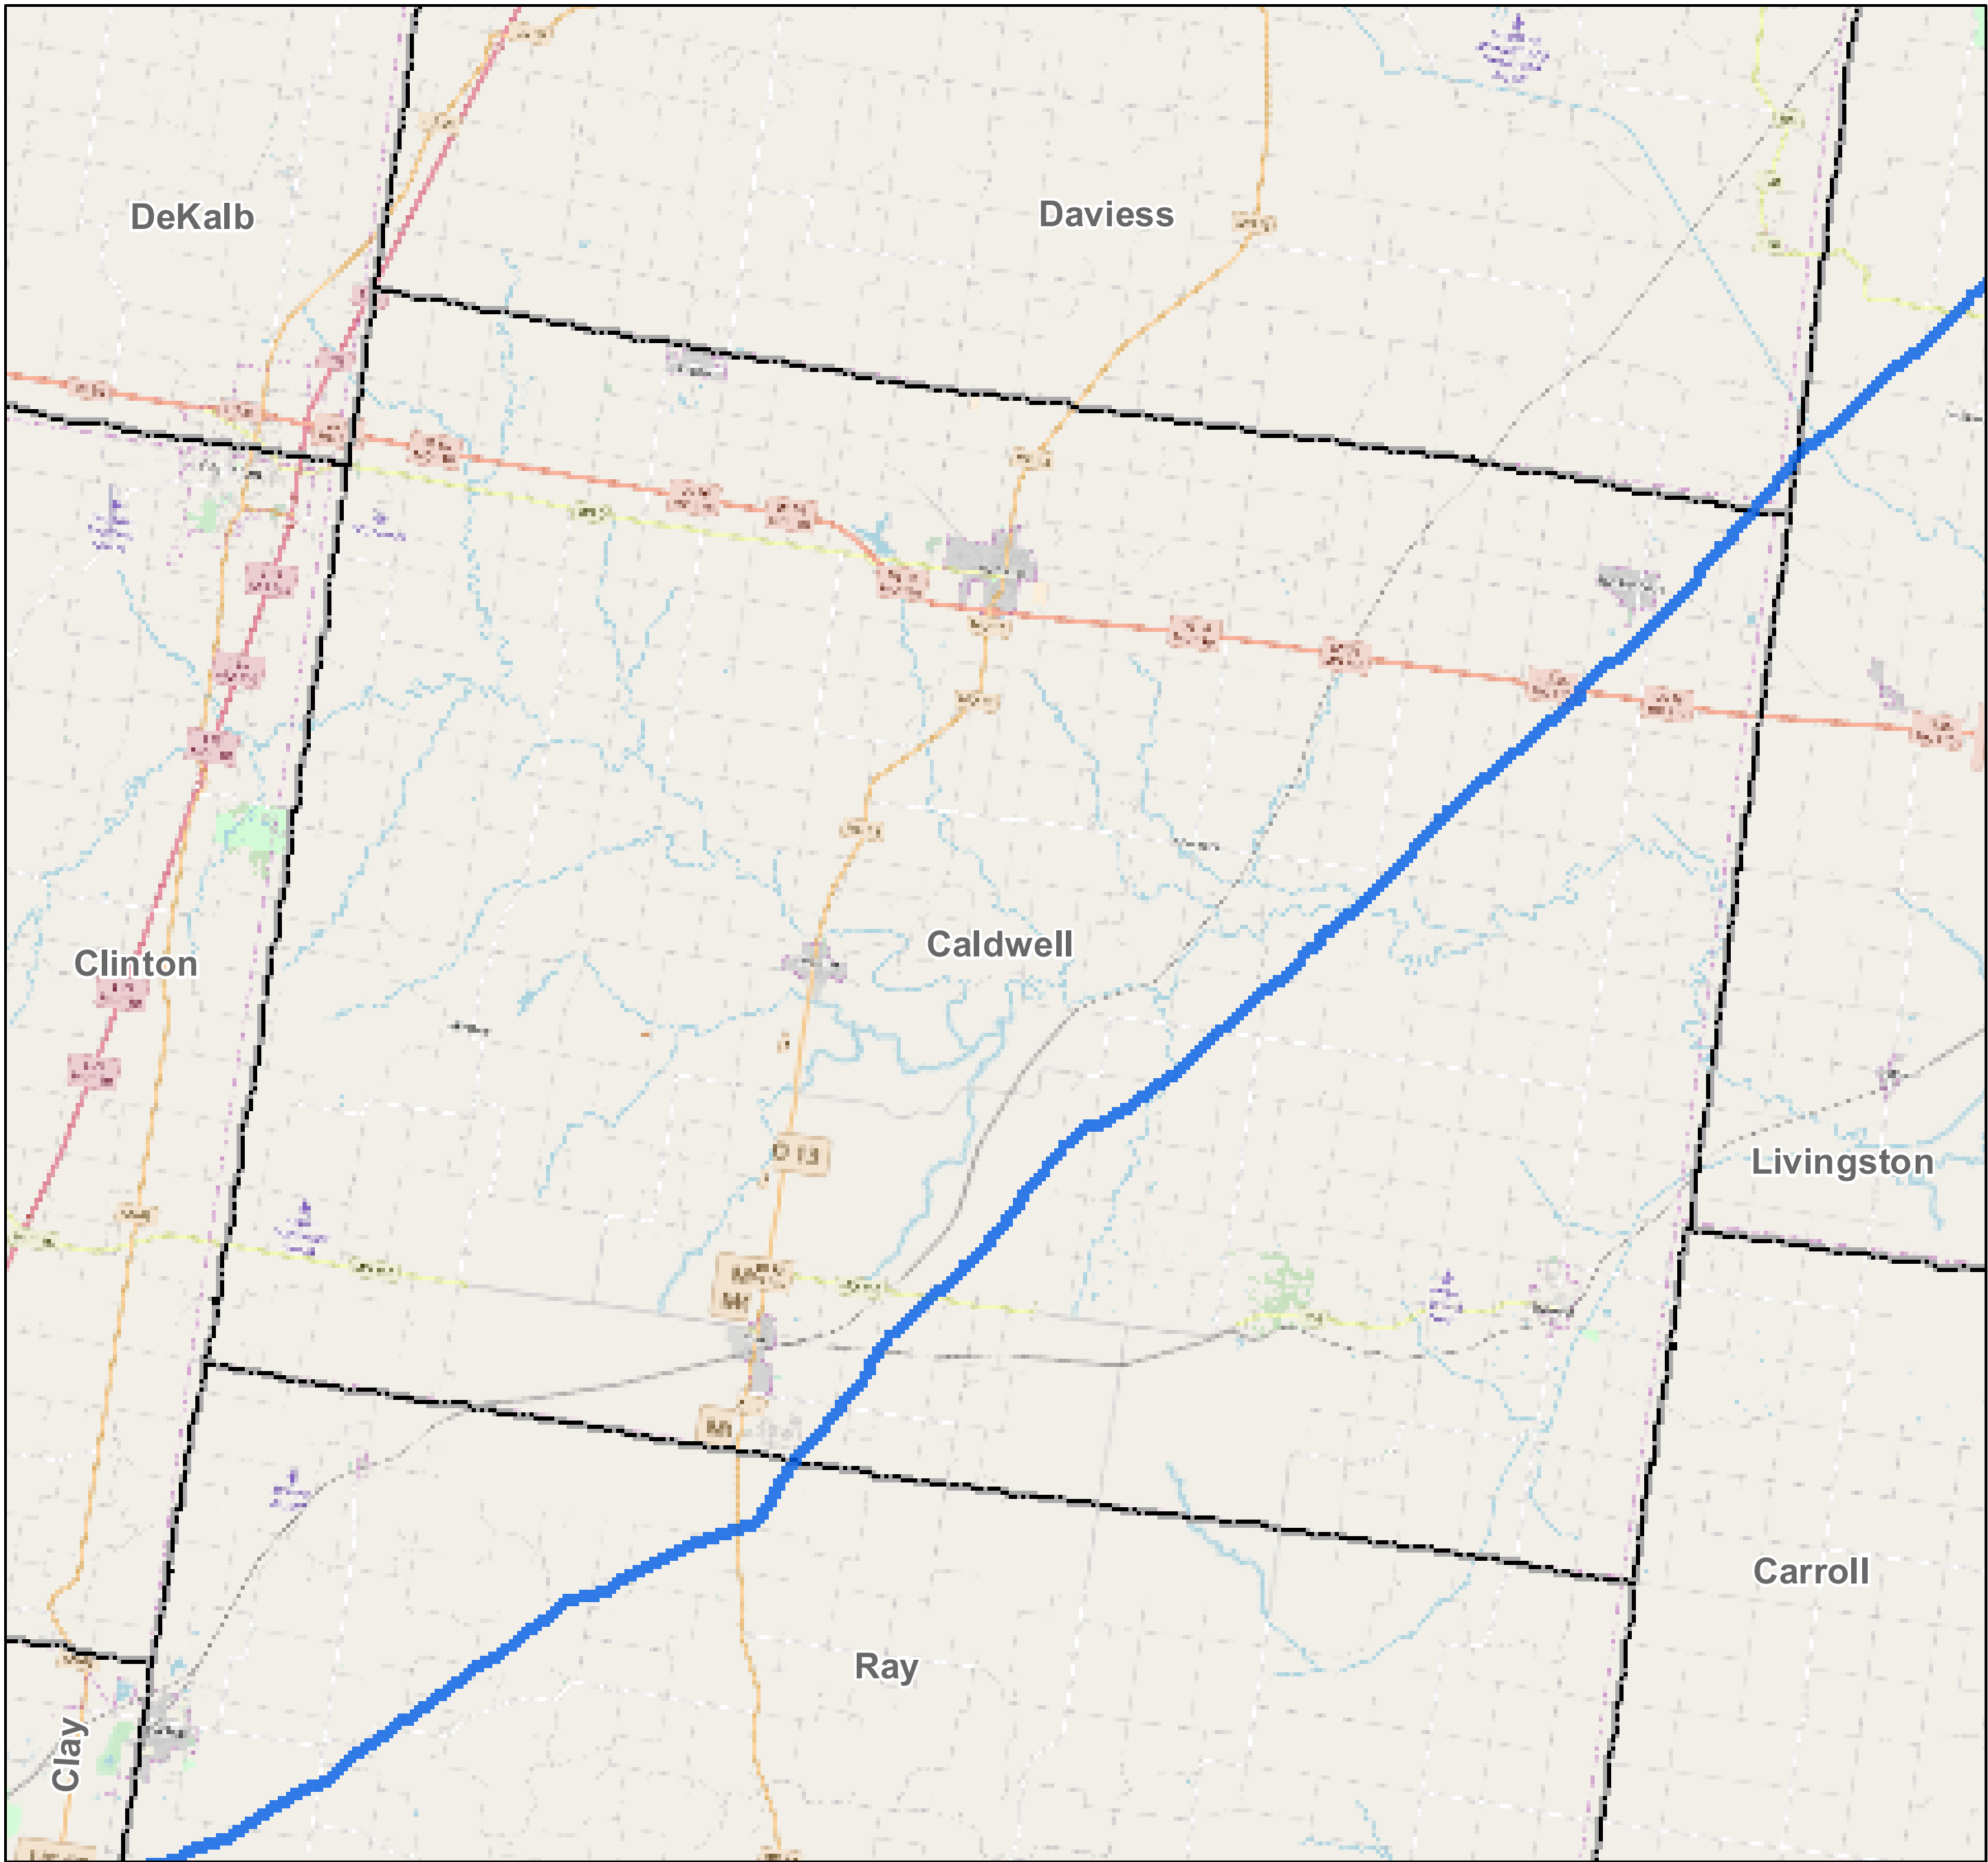

County: Caldwell, Missouri

BUCKEYE PARTNERS, L.P.

For more detailed pipeline information see the NPMS public viewer at: www.npms.phmsa.dot.gov

1 in = 2.22 miles

Legend

- Buckeye Pipelines (1)
- Buckeye Facilities (0)
- State Boundaries
- County Boundaries

This map is not intended to be used to physically locate Buckeye's facilities. Facilities and other features are not to scale. Before conducting any excavation activities, you must first call your state One Call System to have all underground facilities physically located.