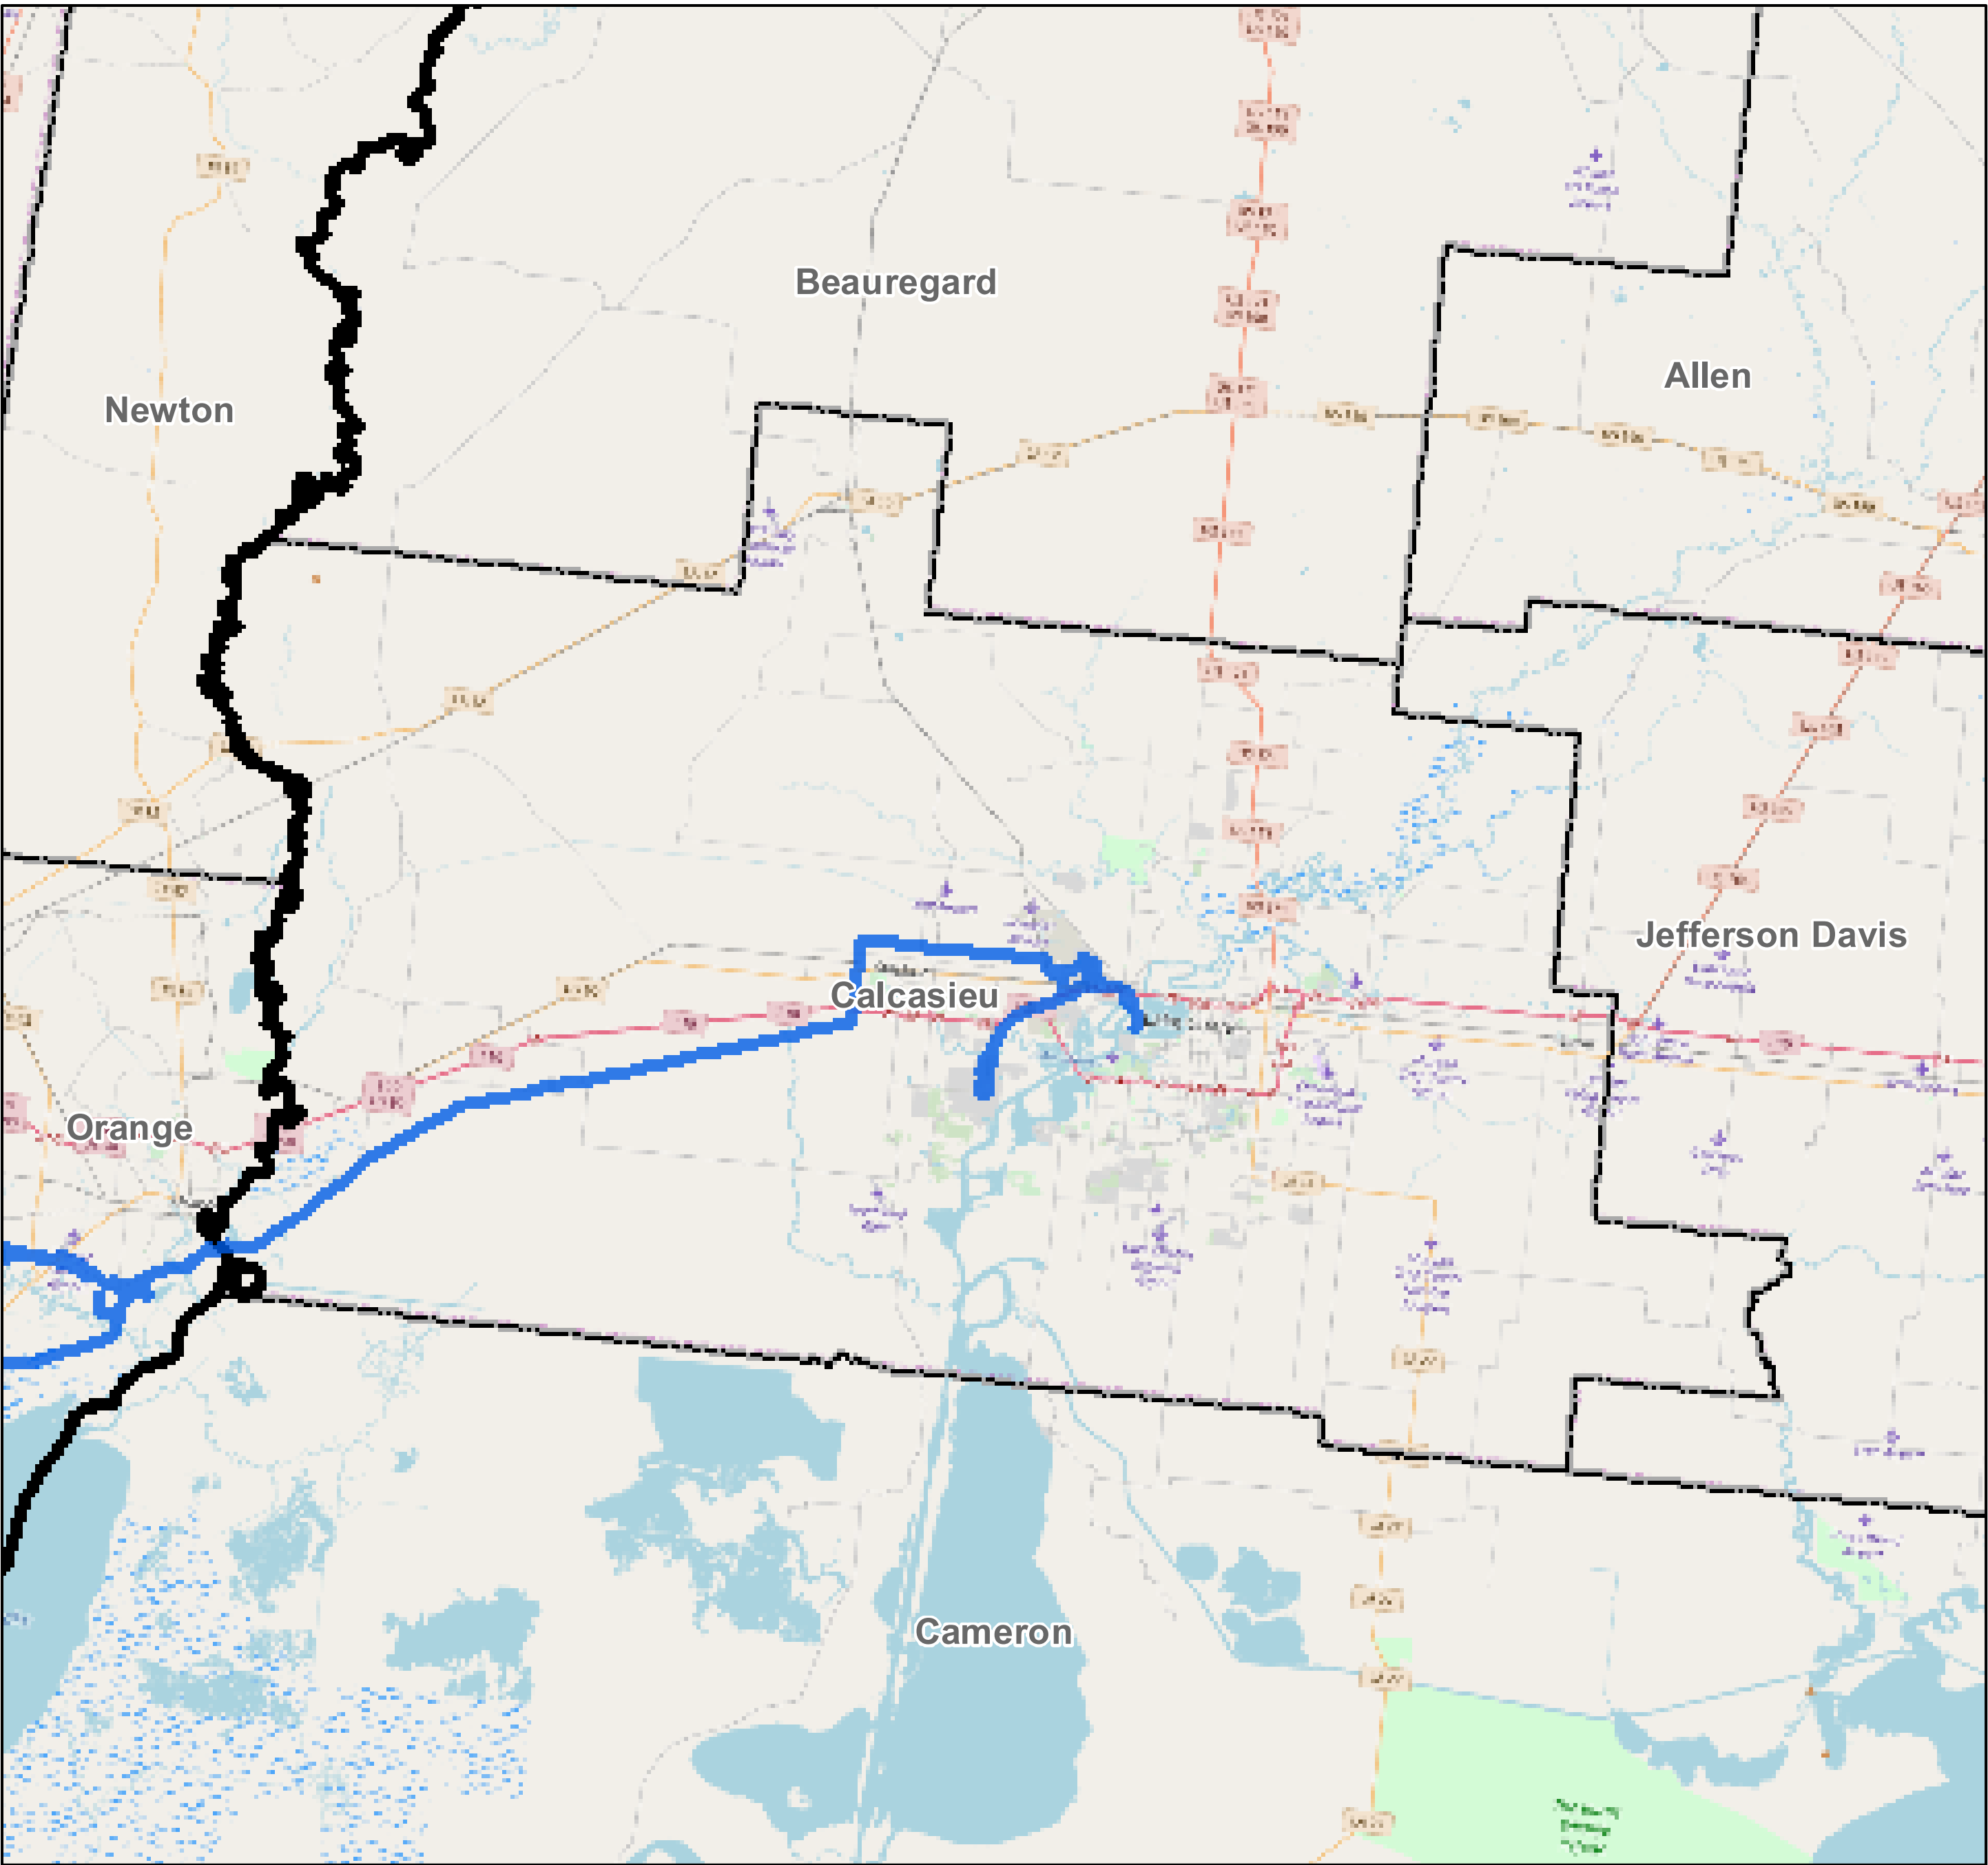

County: Calcasieu, Louisiana

BUCKEYE PARTNERS, L.P.

For more detailed pipeline information see the NPMS public viewer at: www.npms.phmsa.dot.gov

1 in = 4.30 miles

Legend

- Buckeye Pipelines (18)
- Buckeye Facilities (0)
- State Boundaries
- County Boundaries

This map is not intended to be used to physically locate Buckeye's facilities. Facilities and other features are not to scale. Before conducting any excavation activities, you must first call your state One Call System to have all underground facilities physically located.