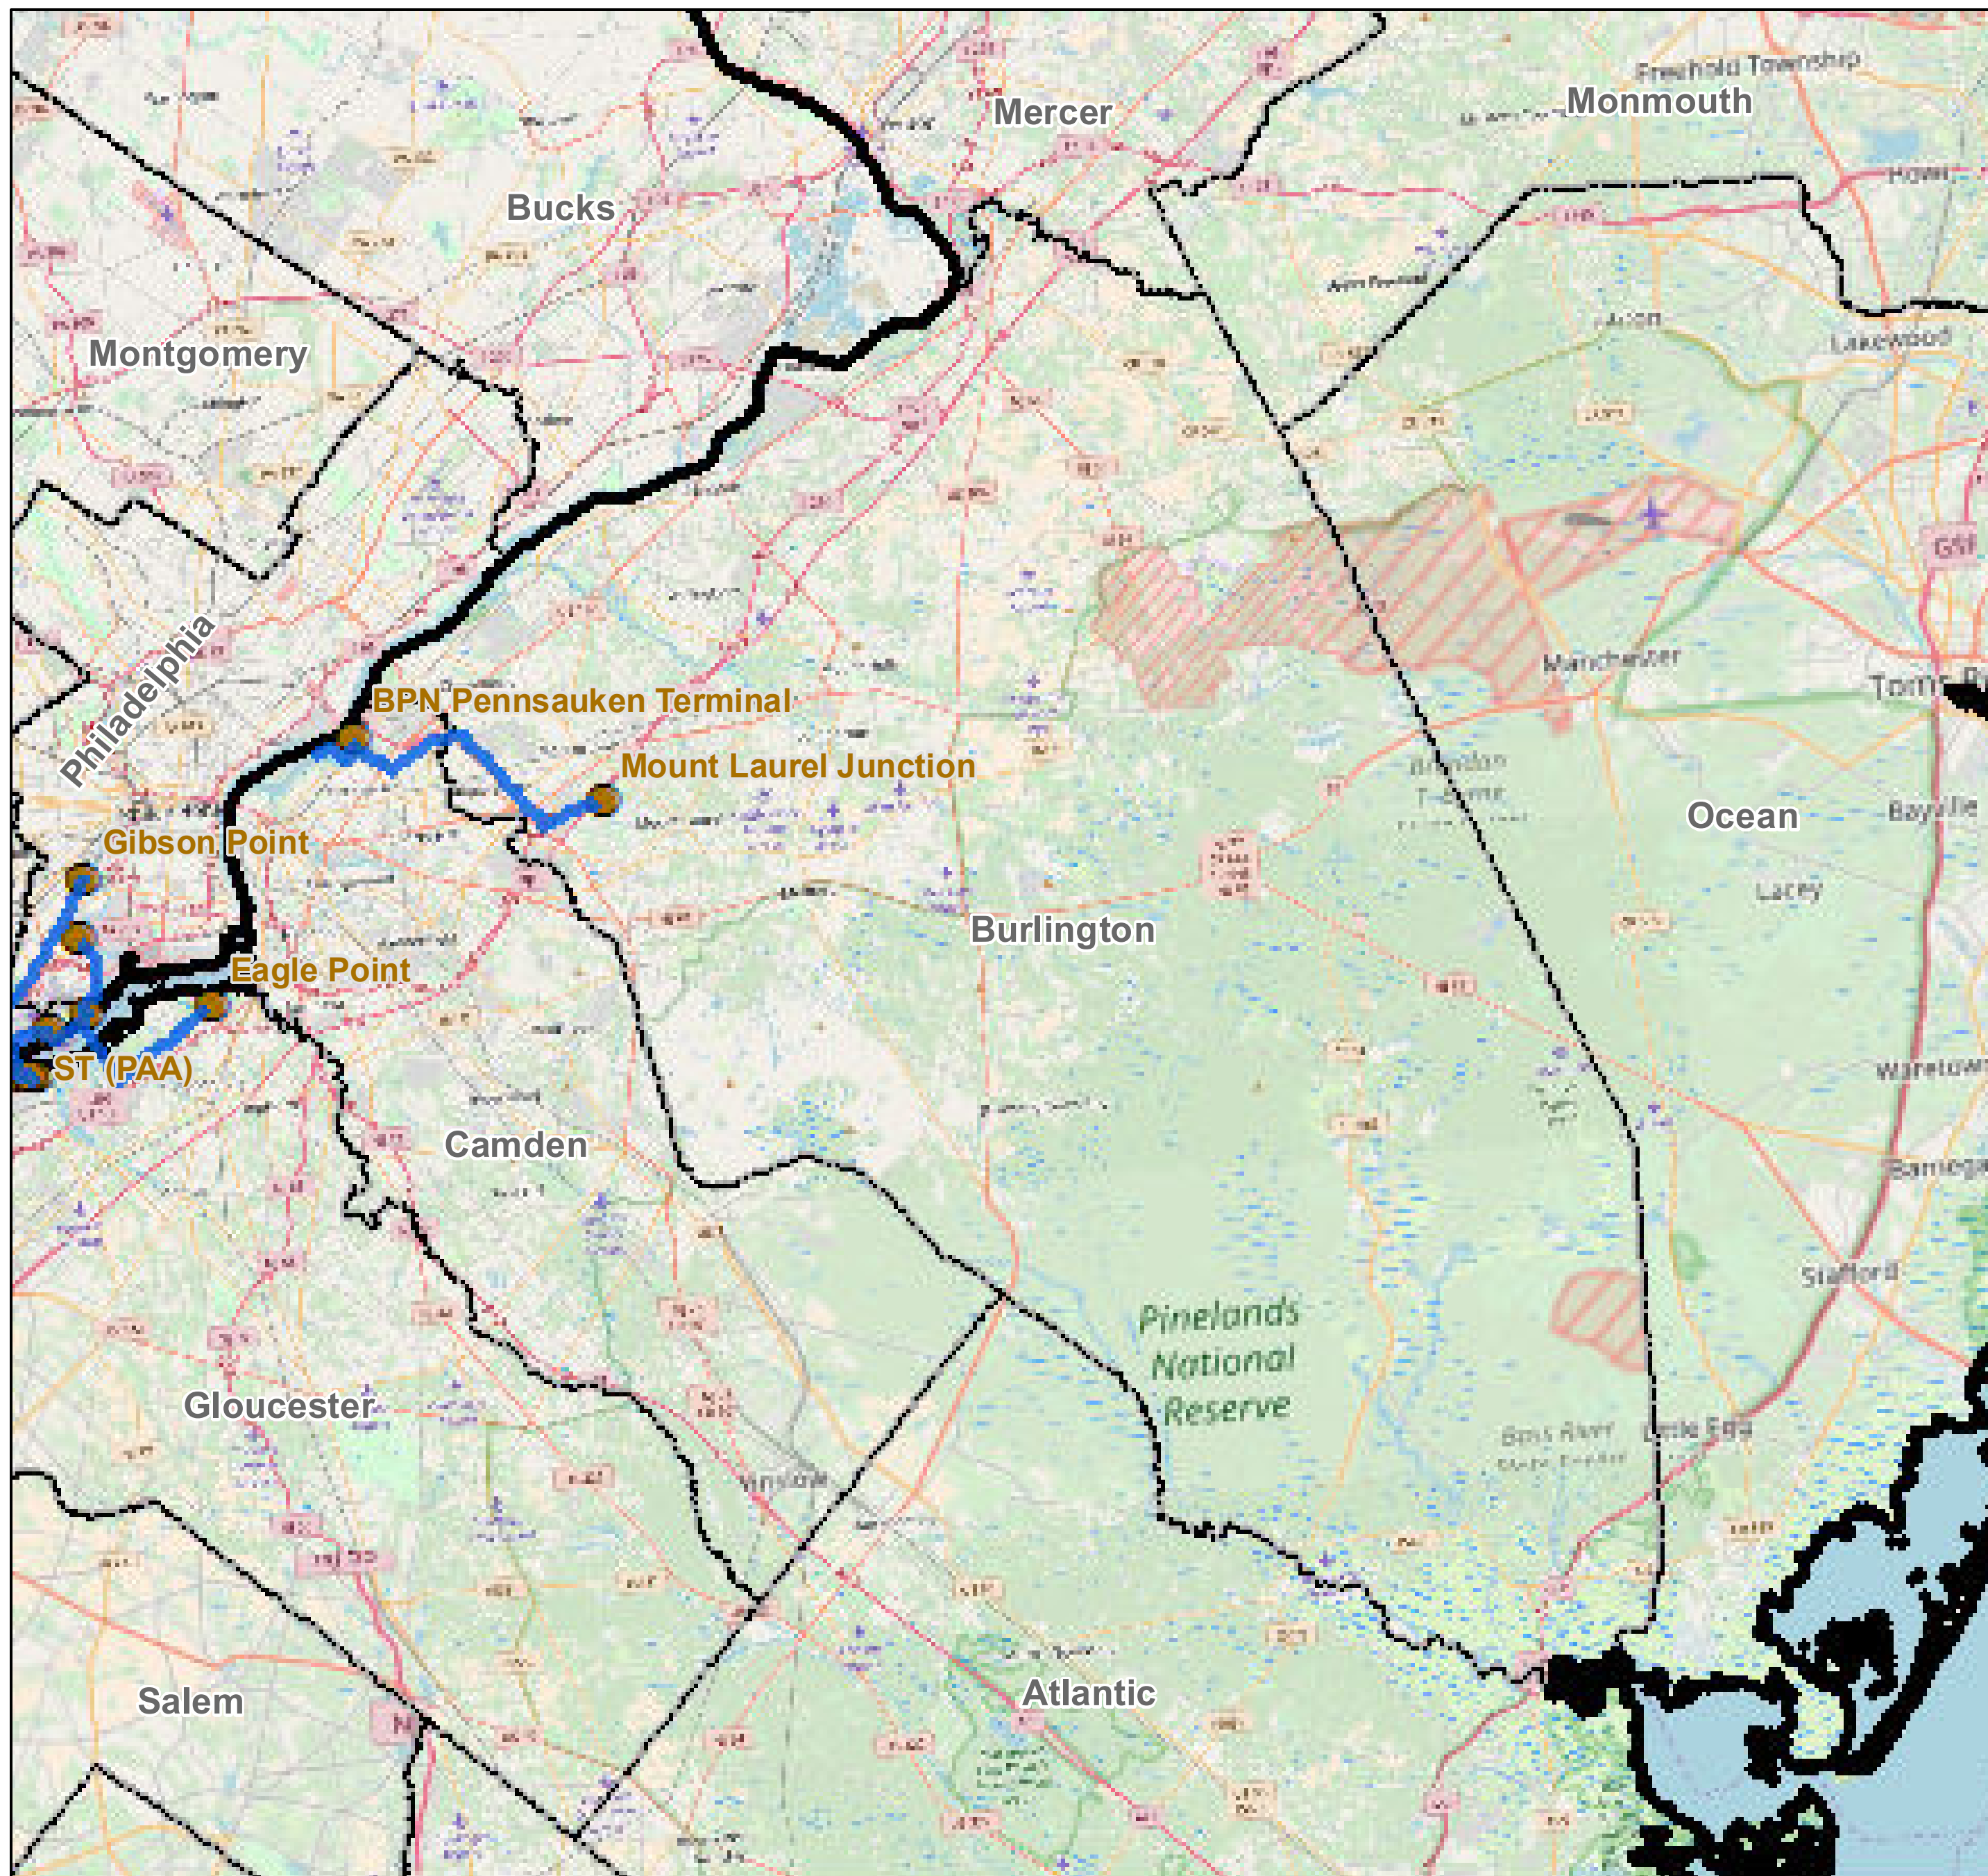

County: Burlington, New Jersey

BUCKEYE PARTNERS, L.P.

For more detailed pipeline information see the NPMS public viewer at: www.npms.phmsa.dot.gov

1 in = 3.84 miles

Legend

-  Buckeye Pipelines (1)
-  Buckeye Facilities (1)
-  State Boundaries
-  County Boundaries

This map is not intended to be used to physically locate Buckeye's facilities. Facilities and other features are not to scale. Before conducting any excavation activities, you must first call your state One Call System to have all underground facilities physically located.