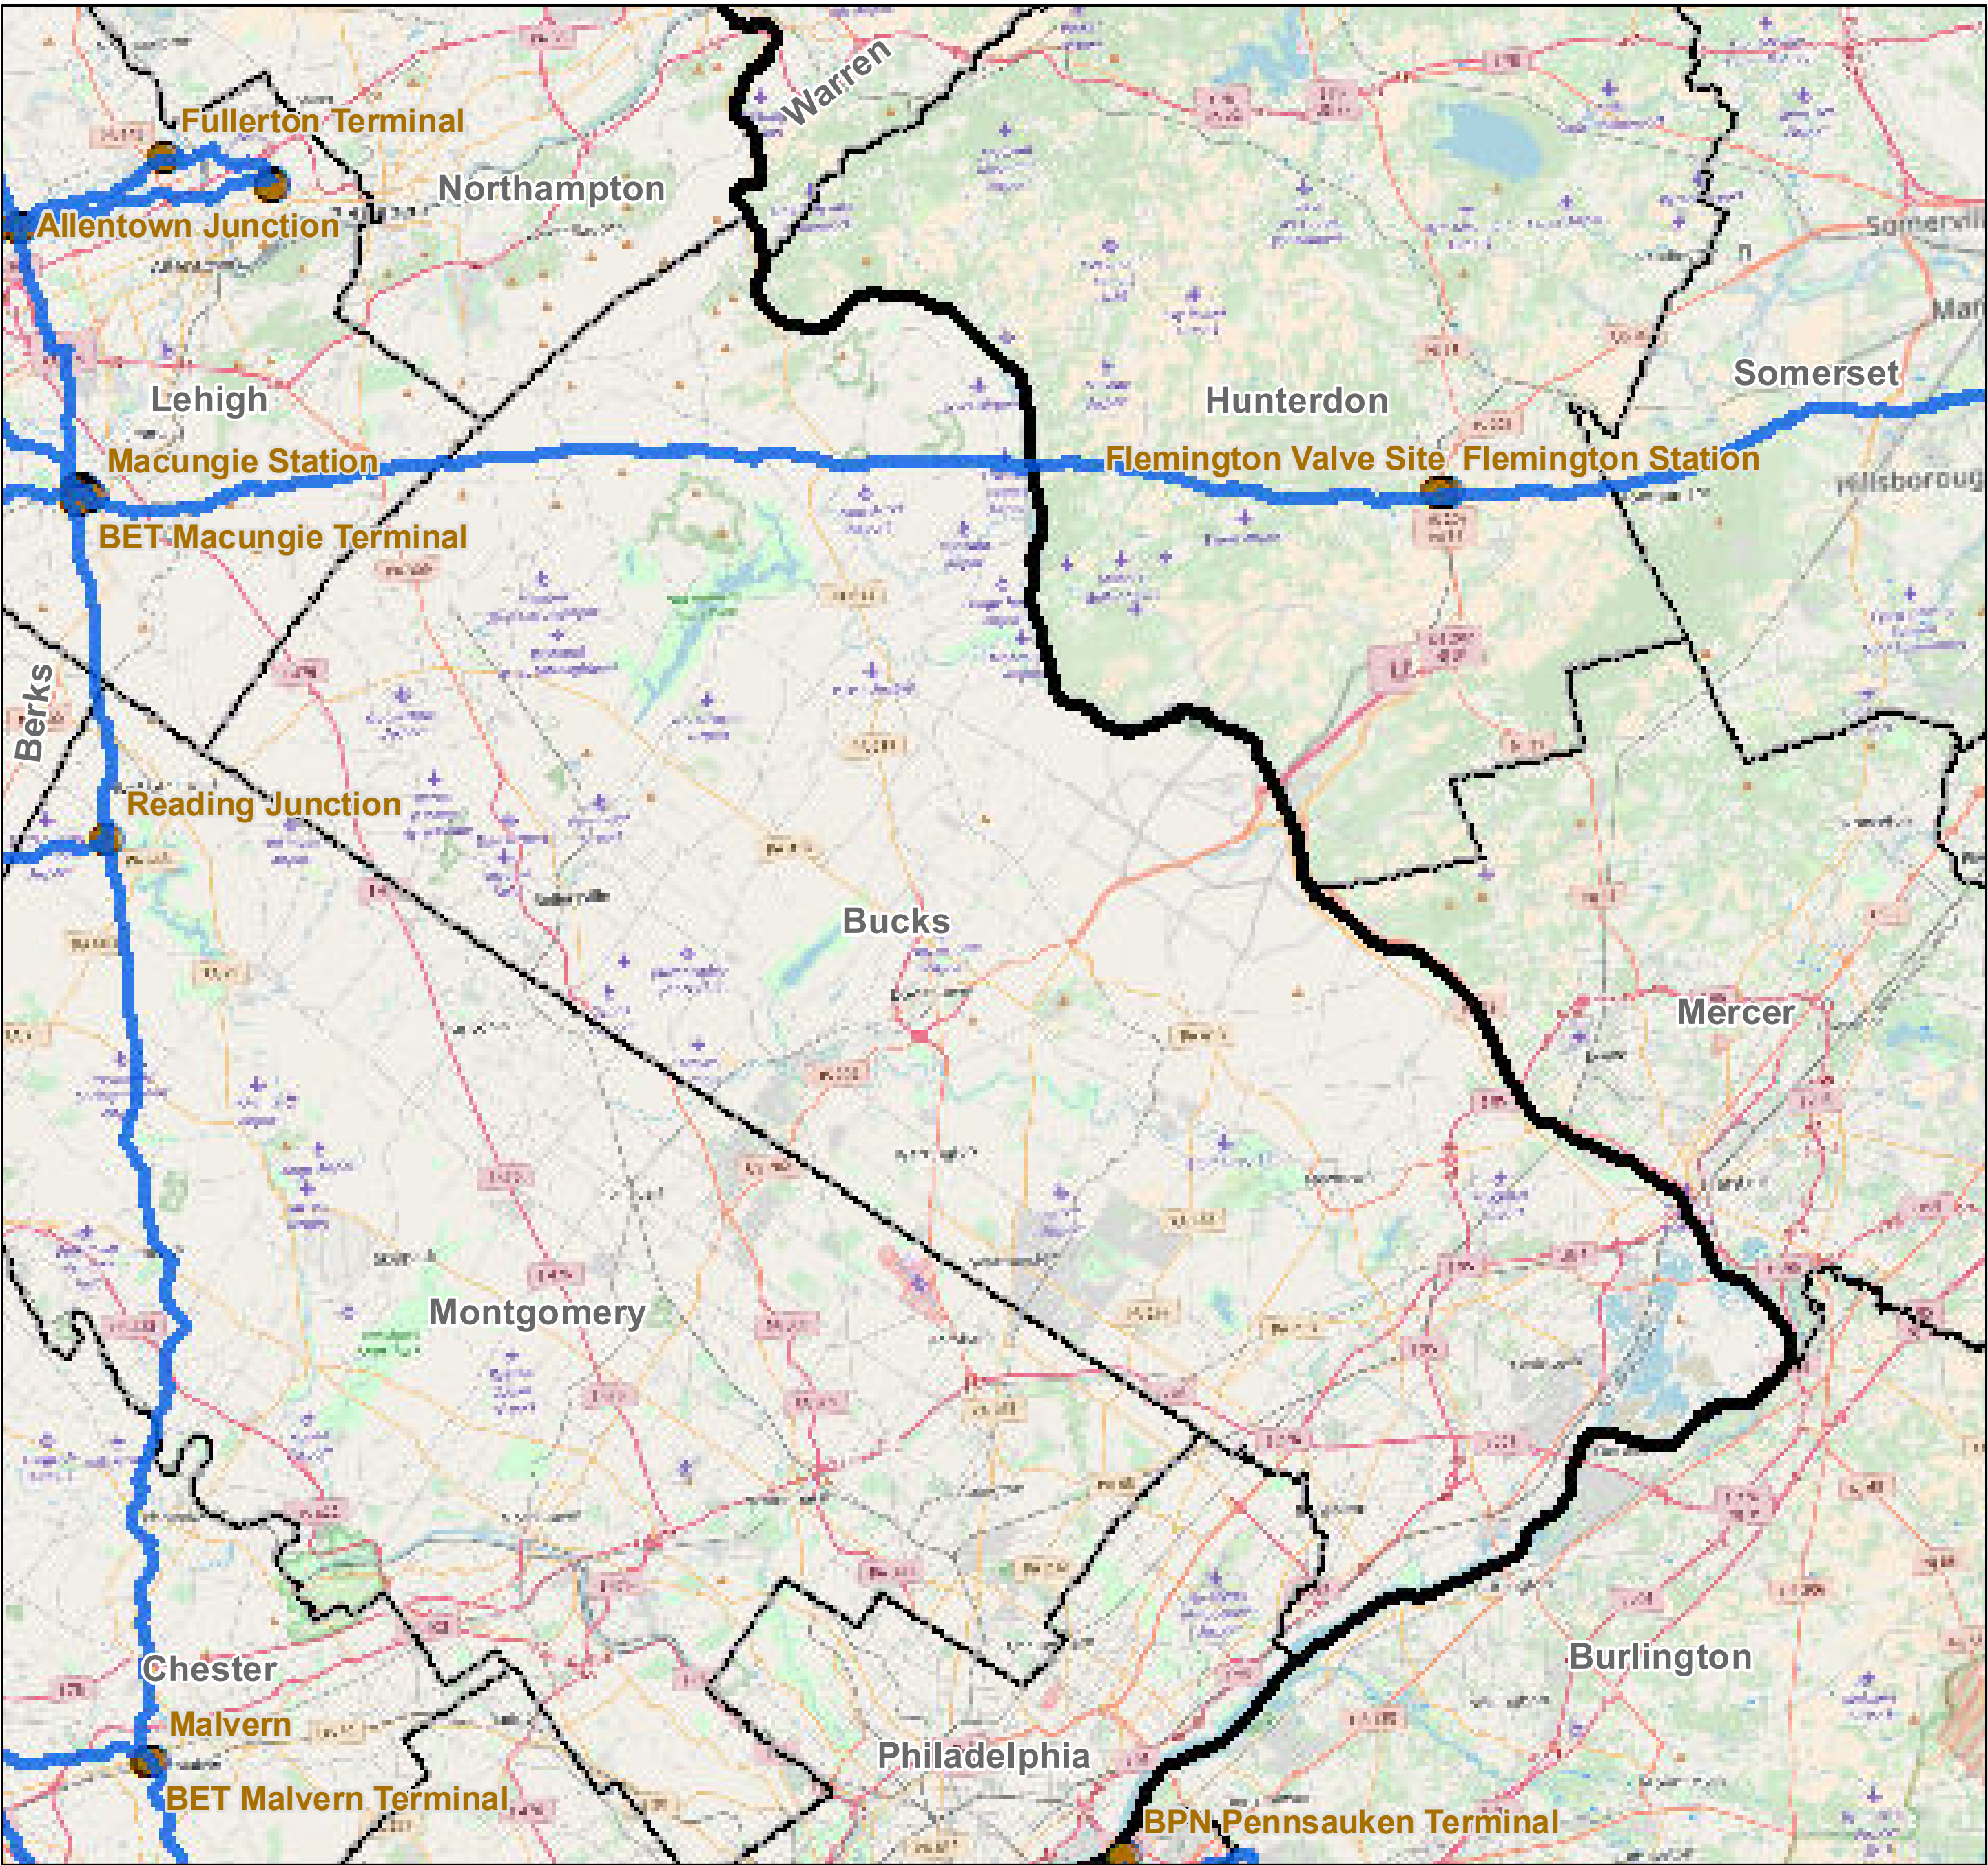

County: Bucks, Pennsylvania

BUCKEYE PARTNERS, L.P.

For more detailed pipeline information see the NPMS public viewer at: www.npms.phmsa.dot.gov

1 in = 3.46 miles

Legend

- Buckeye Pipelines (2)
- Buckeye Facilities (0)
- State Boundaries
- County Boundaries

This map is not intended to be used to physically locate Buckeye's facilities. Facilities and other features are not to scale. Before conducting any excavation activities, you must first call your state One Call System to have all underground facilities physically located.