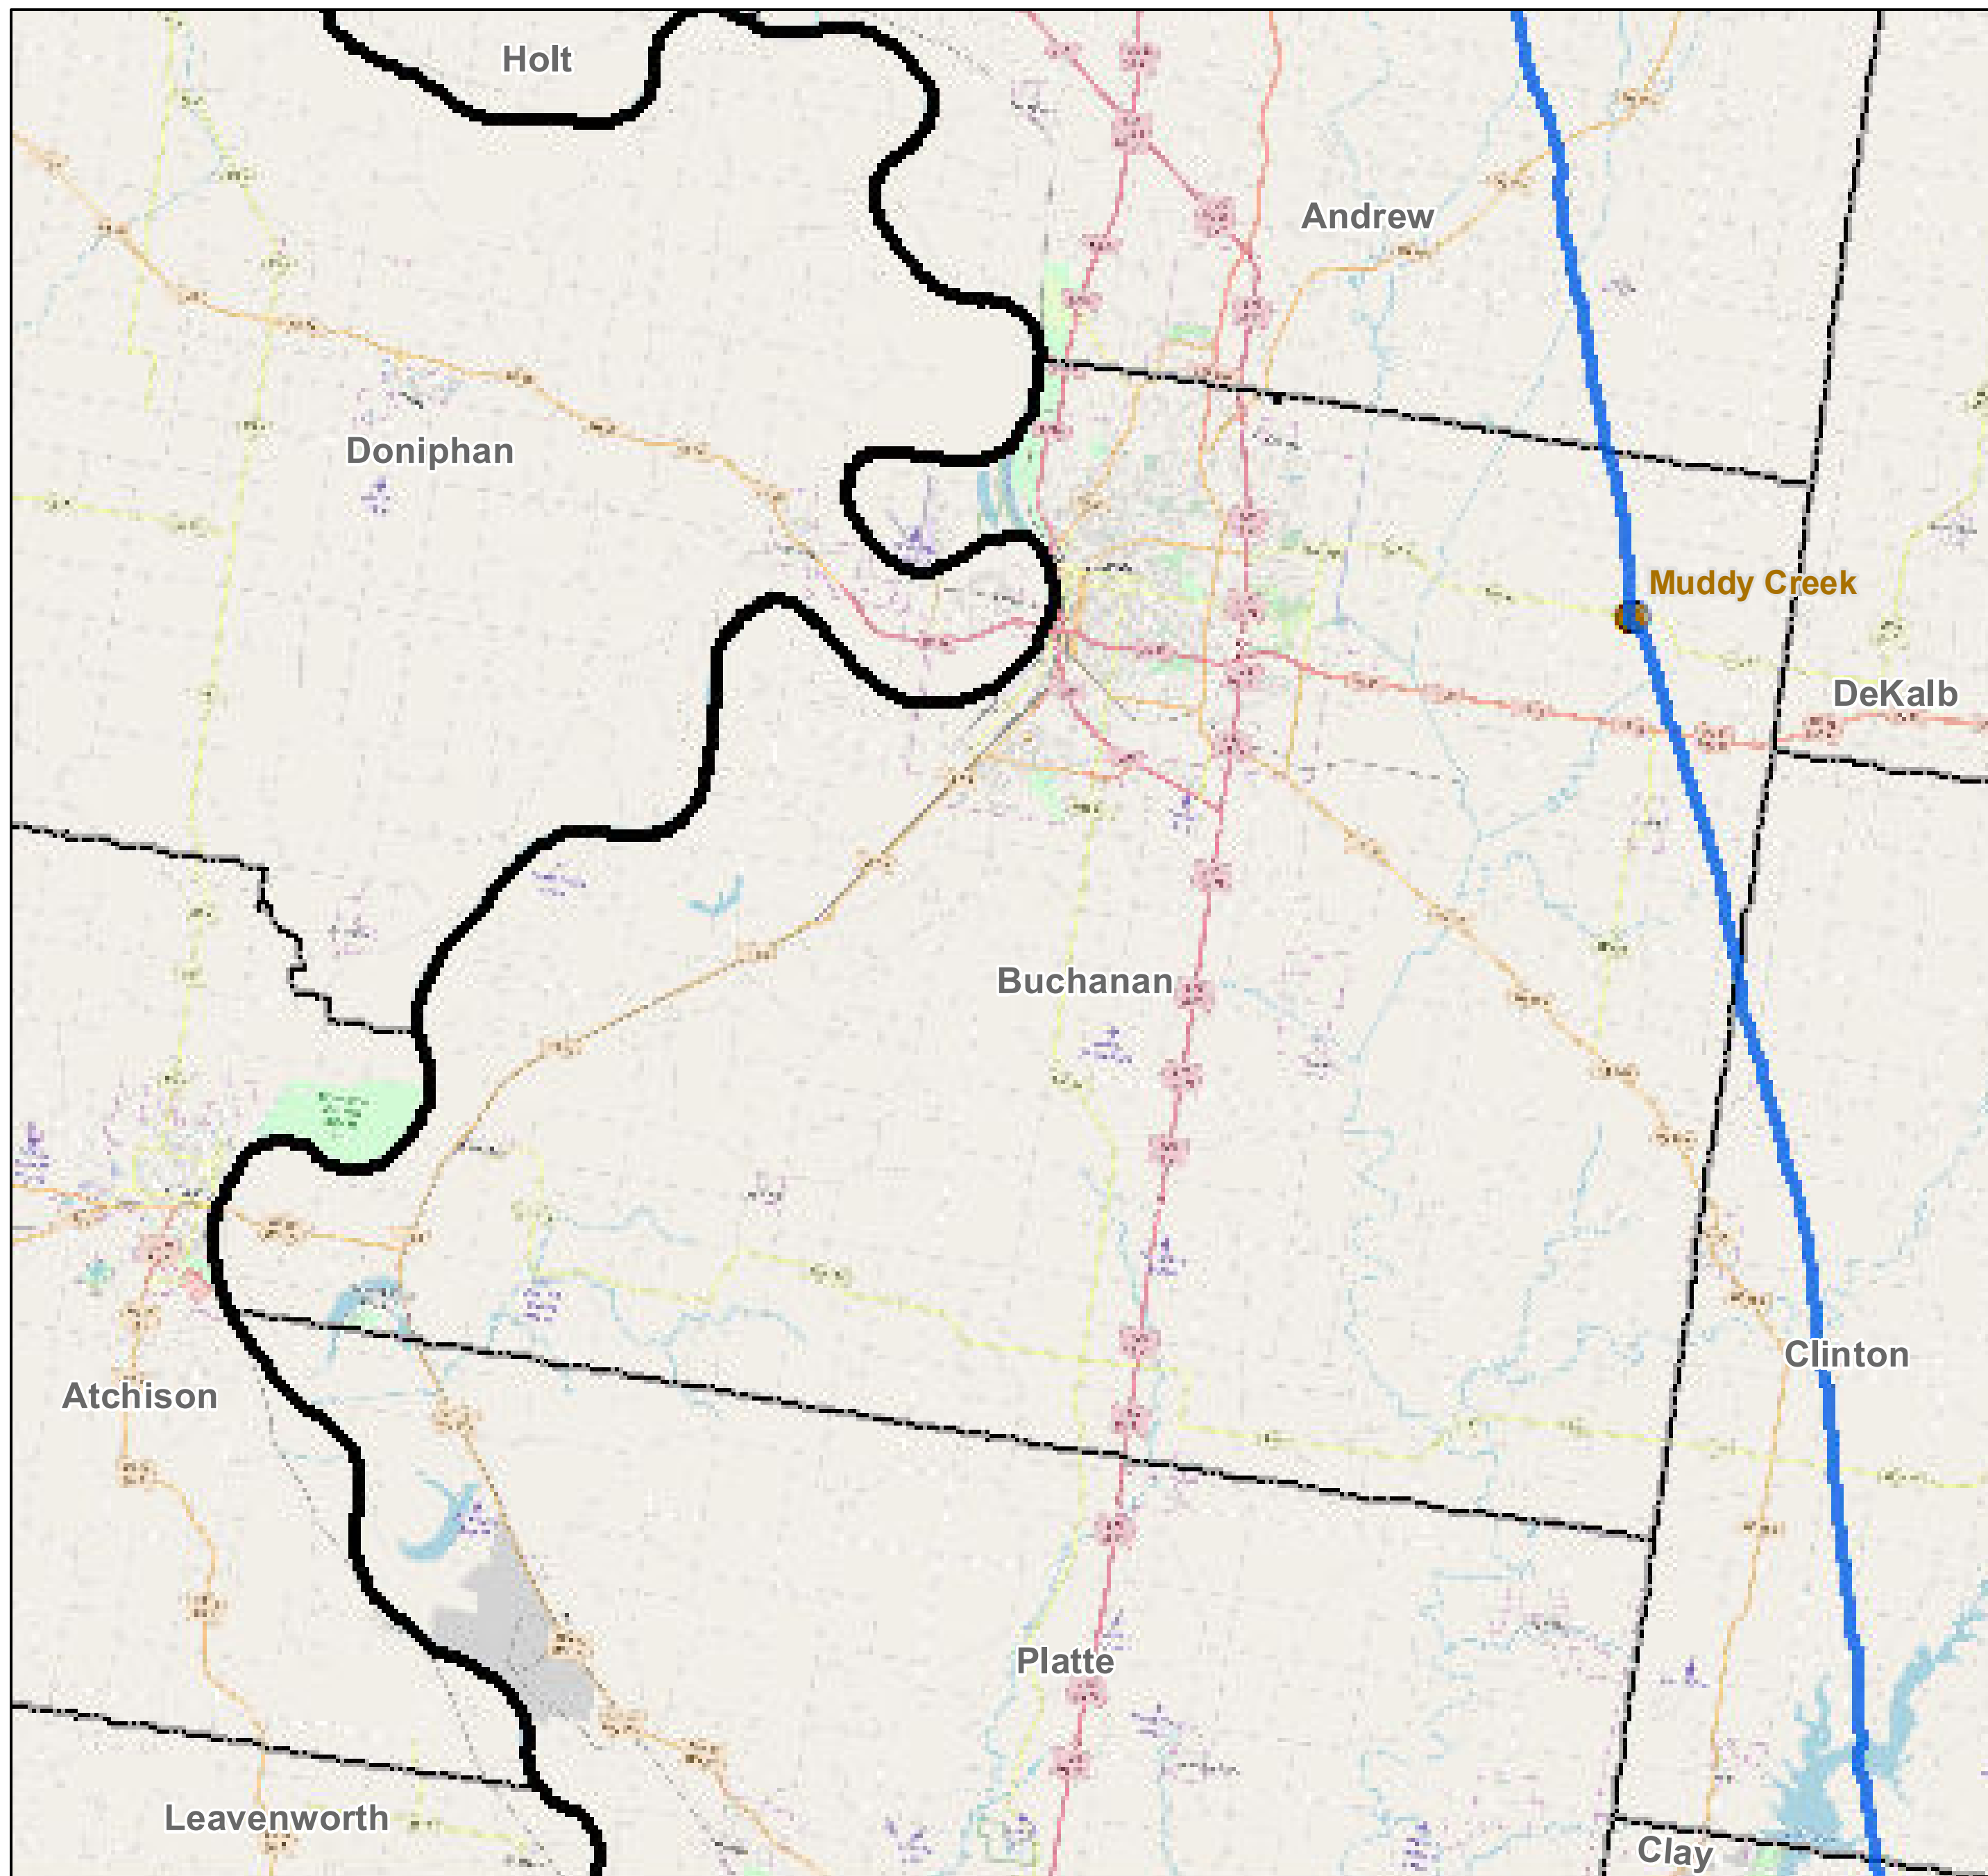

County: Buchanan, Missouri

BUCKEYE PARTNERS, L.P.

For more detailed pipeline information see the NPMS public viewer at: www.npms.phmsa.dot.gov

1 in = 2.52 miles

Legend

- Buckeye Pipelines (2)
- Buckeye Facilities (1)
- State Boundaries
- County Boundaries

This map is not intended to be used to physically locate Buckeye's facilities. Facilities and other features are not to scale. Before conducting any excavation activities, you must first call your state One Call System to have all underground facilities physically located.