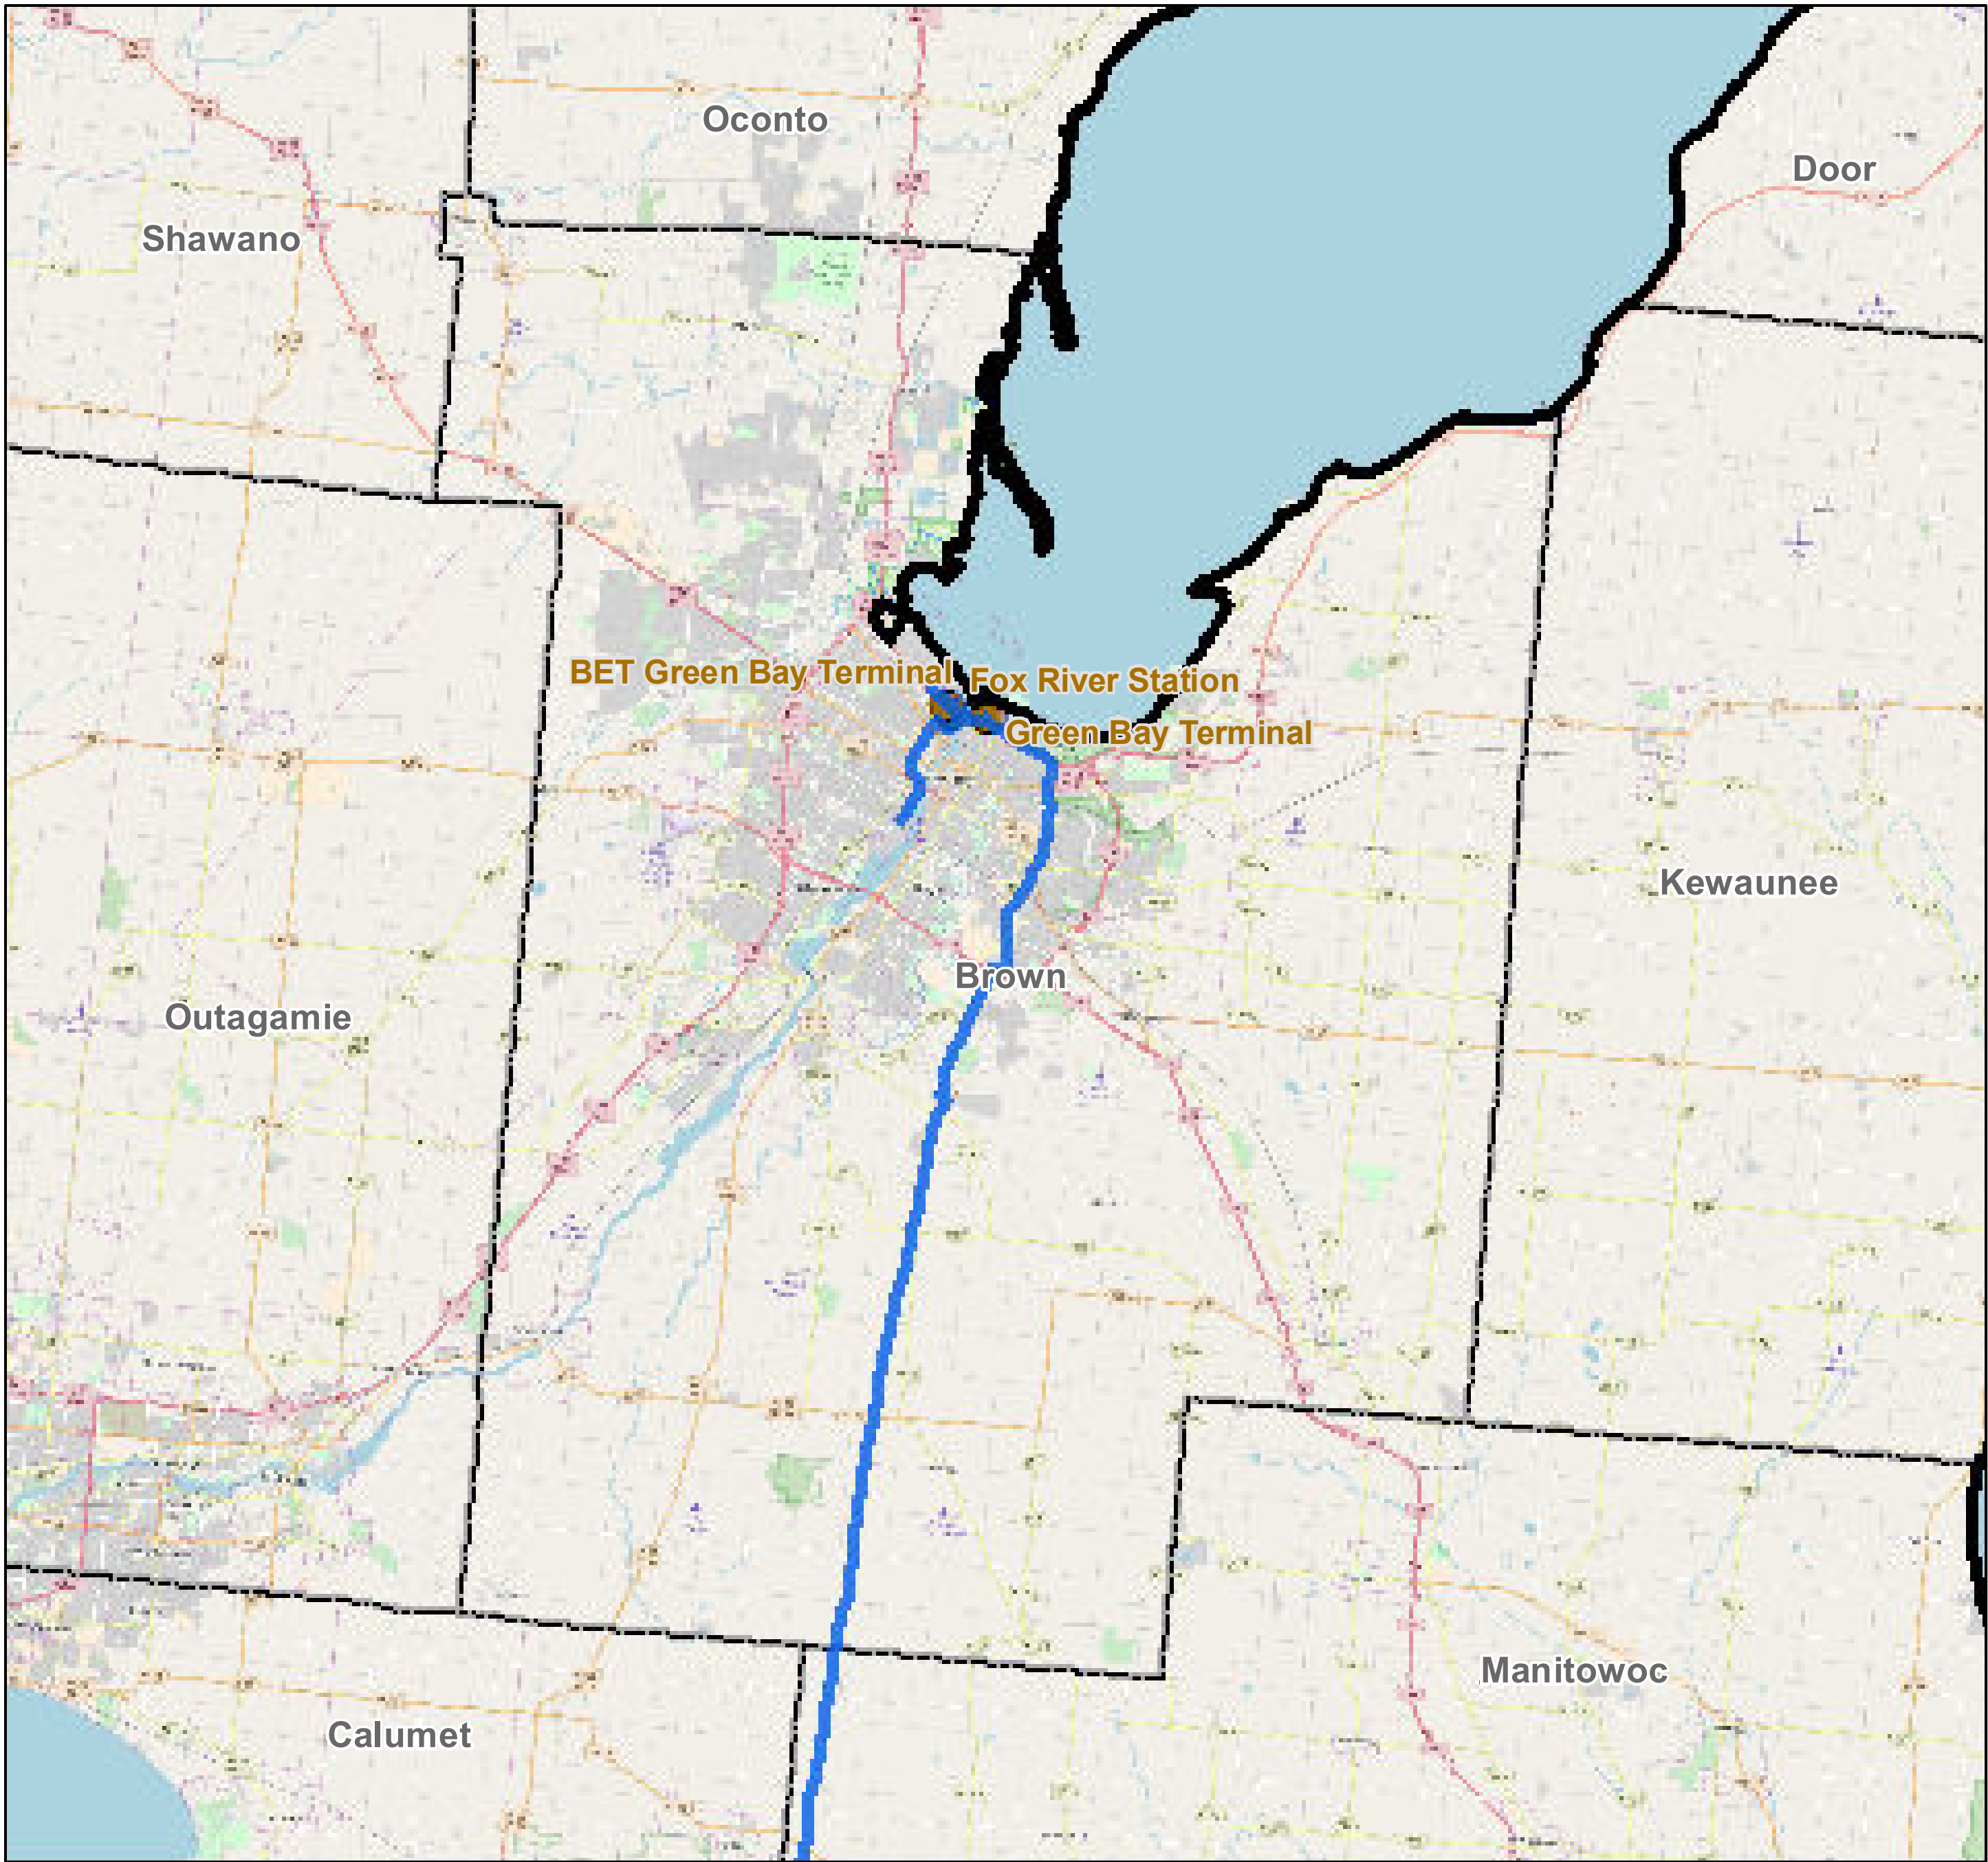

# County: Brown, Wisconsin

**BUCKEYE PARTNERS, L.P.**

For more detailed pipeline information see the NPMS public viewer at:  
[www.npms.phmsa.dot.gov](http://www.npms.phmsa.dot.gov)

1 in = 2.84 miles

### Legend

- Buckeye Pipelines (22)
- Buckeye Facilities (3)
- State Boundaries
- County Boundaries

This map is not intended to be used to physically locate Buckeye's facilities. Facilities and other features are not to scale. Before conducting any excavation activities, you must first call your state One Call System to have all underground facilities physically located.