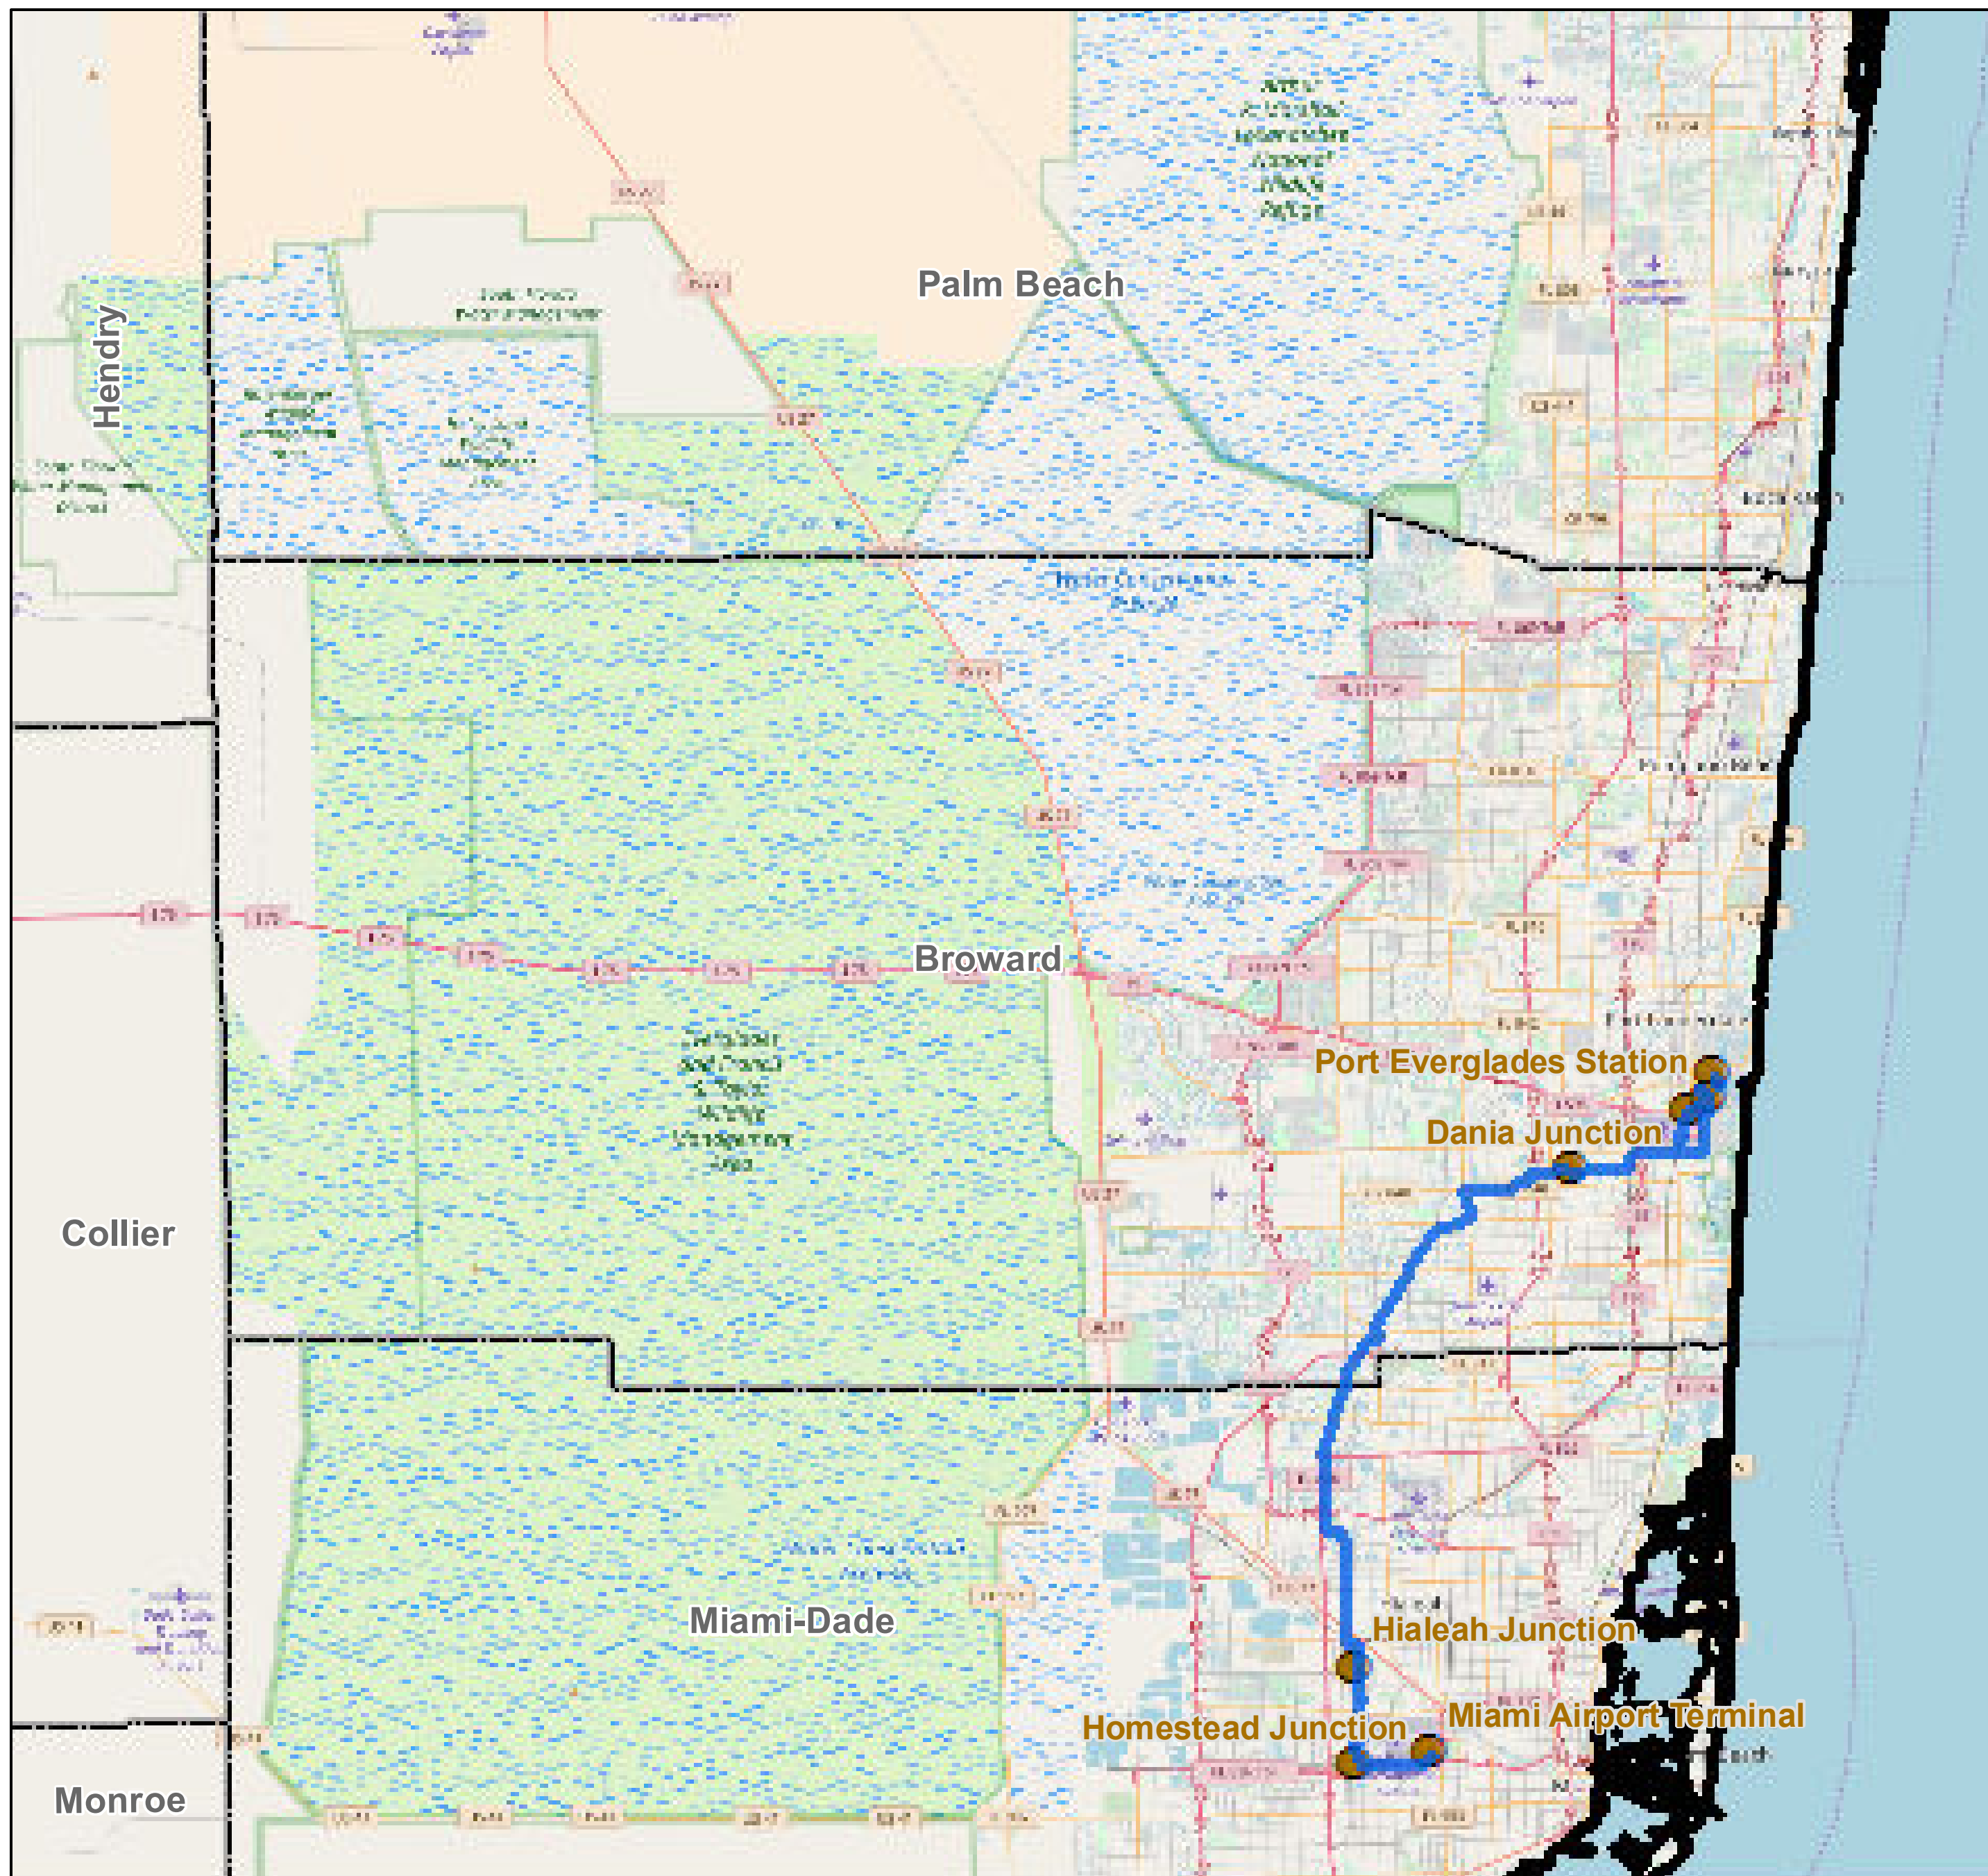

County: Broward, Florida

BUCKEYE PARTNERS, L.P.

For more detailed pipeline information see the NPMS public viewer at: www.npms.phmsa.dot.gov

1 in = 4.17 miles

Legend

-  Buckeye Pipelines (14)
-  Buckeye Facilities (4)
-  State Boundaries
-  County Boundaries

This map is not intended to be used to physically locate Buckeye's facilities. Facilities and other features are not to scale. Before conducting any excavation activities, you must first call your state One Call System to have all underground facilities physically located.