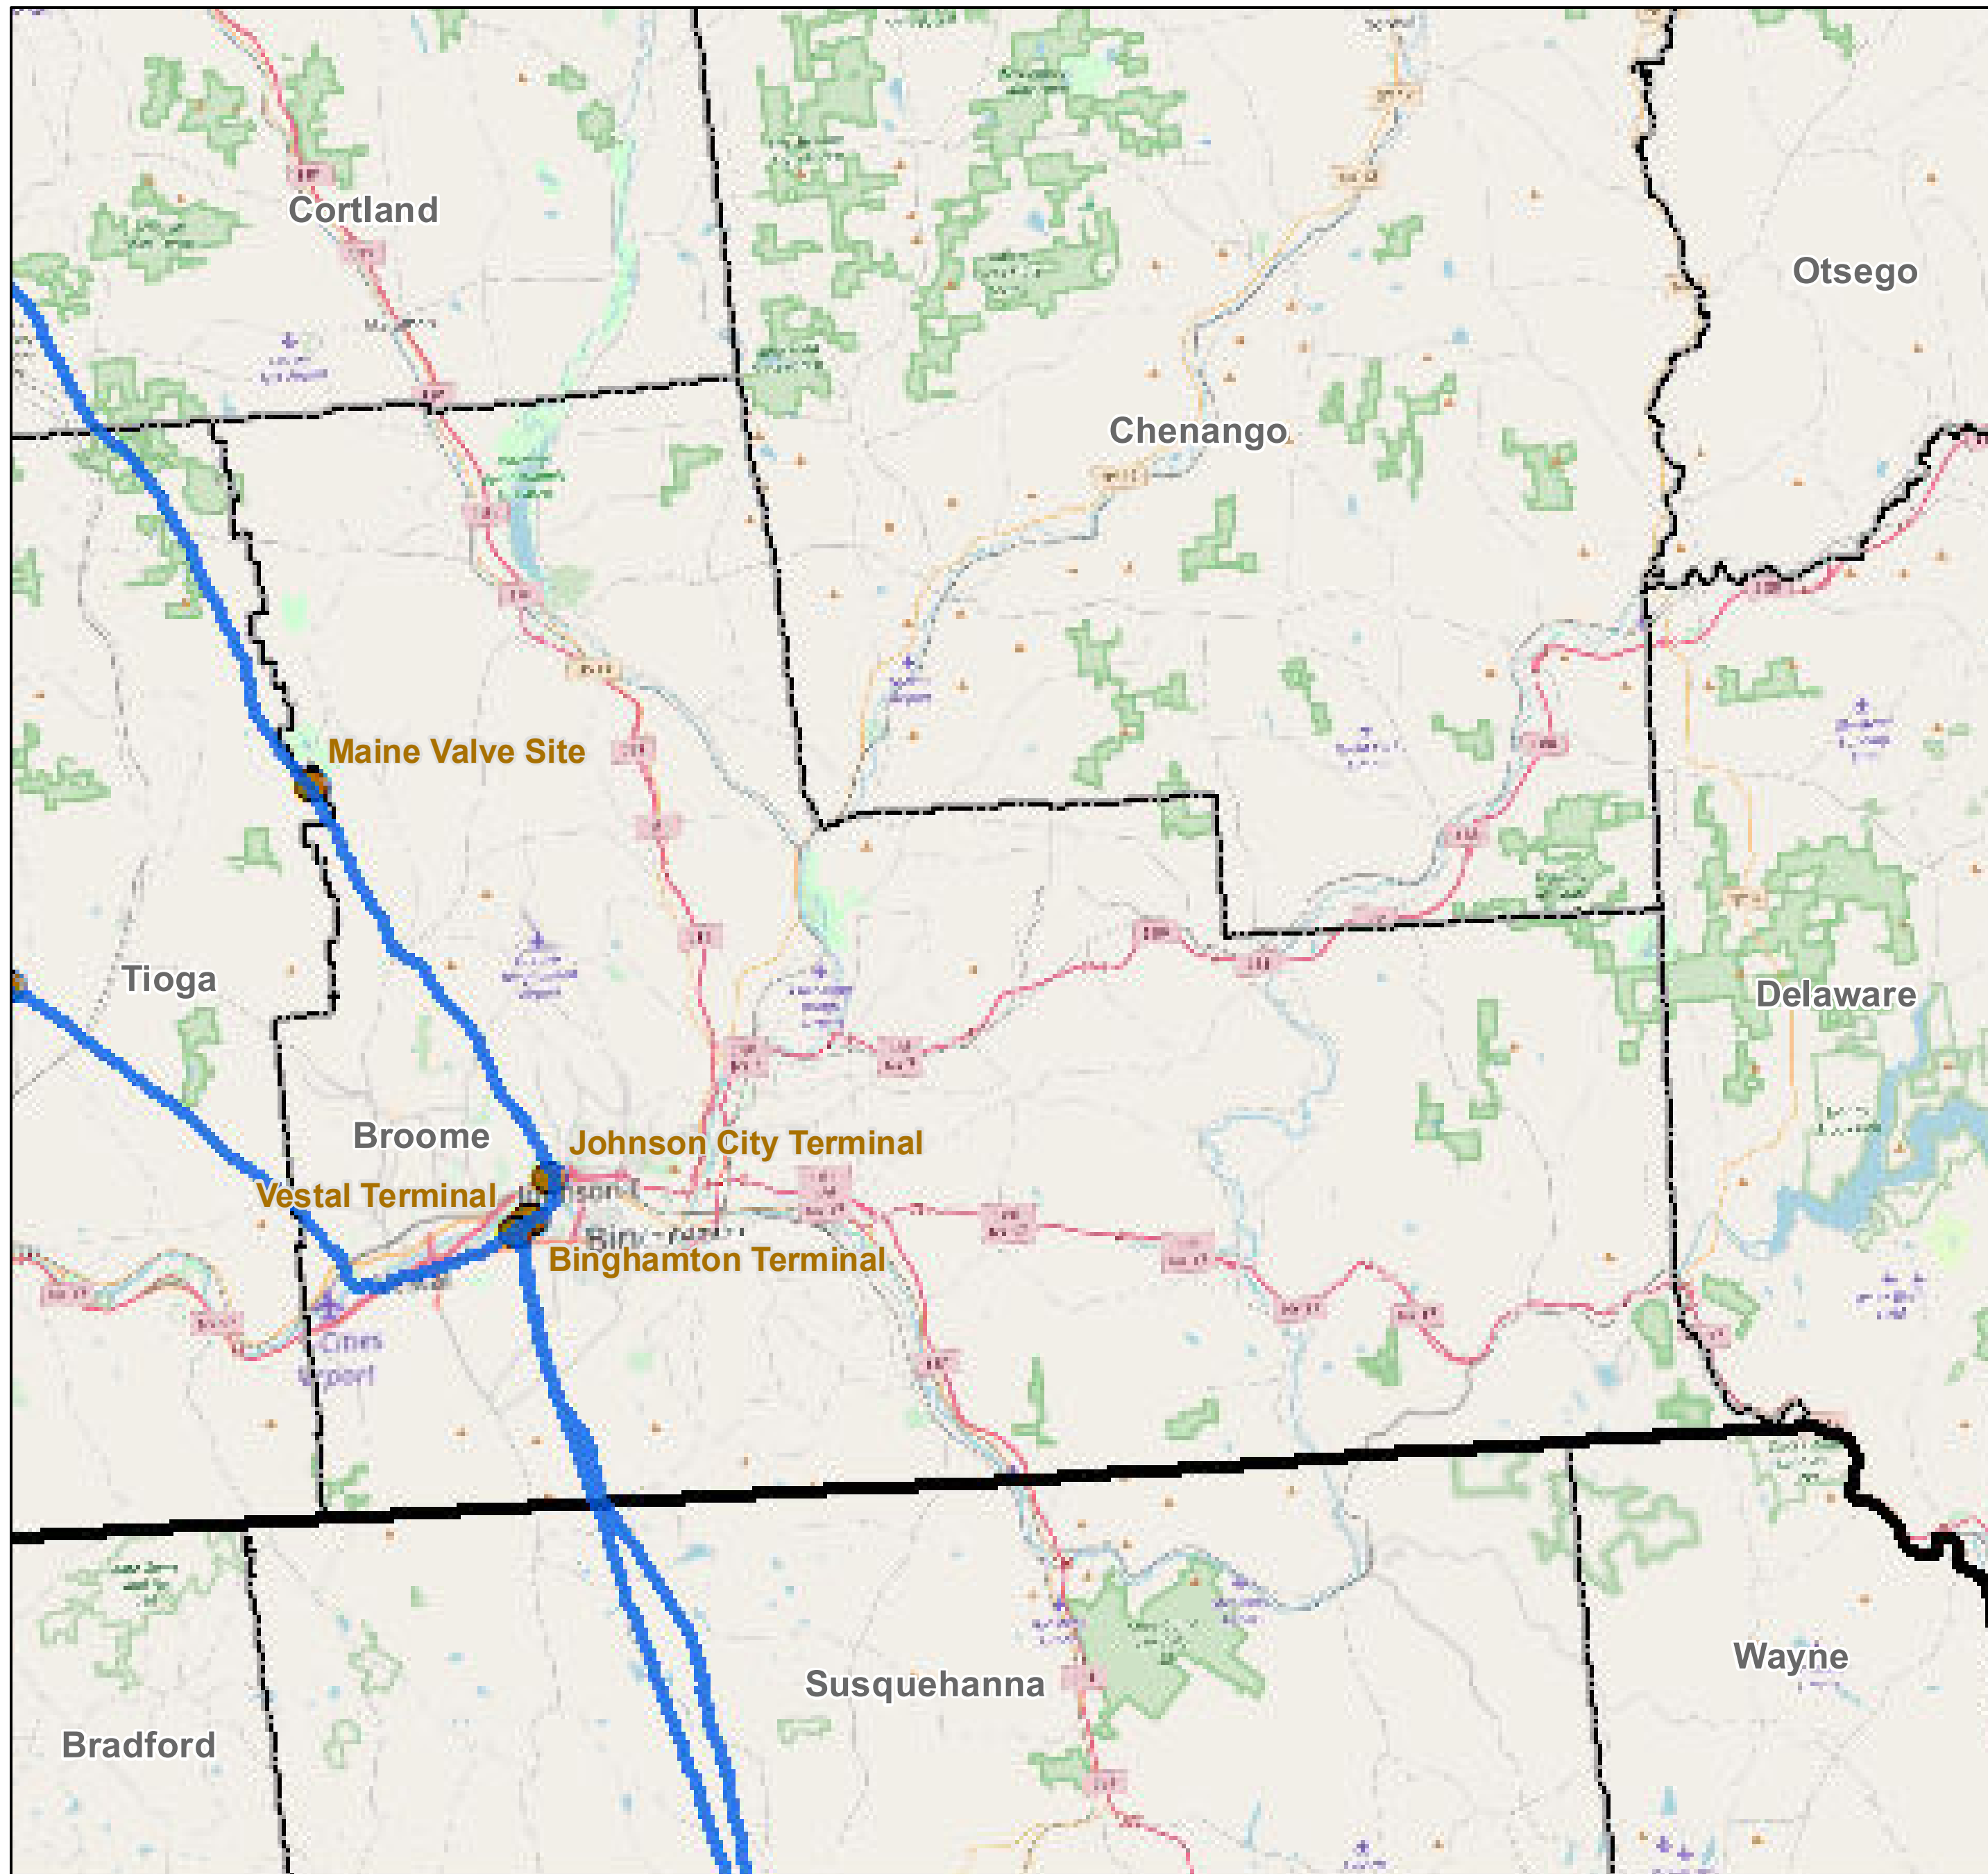

County: Broome, New York

BUCKEYE PARTNERS, L.P.

For more detailed pipeline information see the NPMS public viewer at: www.npms.phmsa.dot.gov

1 in = 3.44 miles

Legend

-  Buckeye Pipelines (17)
-  Buckeye Facilities (6)
-  State Boundaries
-  County Boundaries

This map is not intended to be used to physically locate Buckeye's facilities. Facilities and other features are not to scale. Before conducting any excavation activities, you must first call your state One Call System to have all underground facilities physically located.