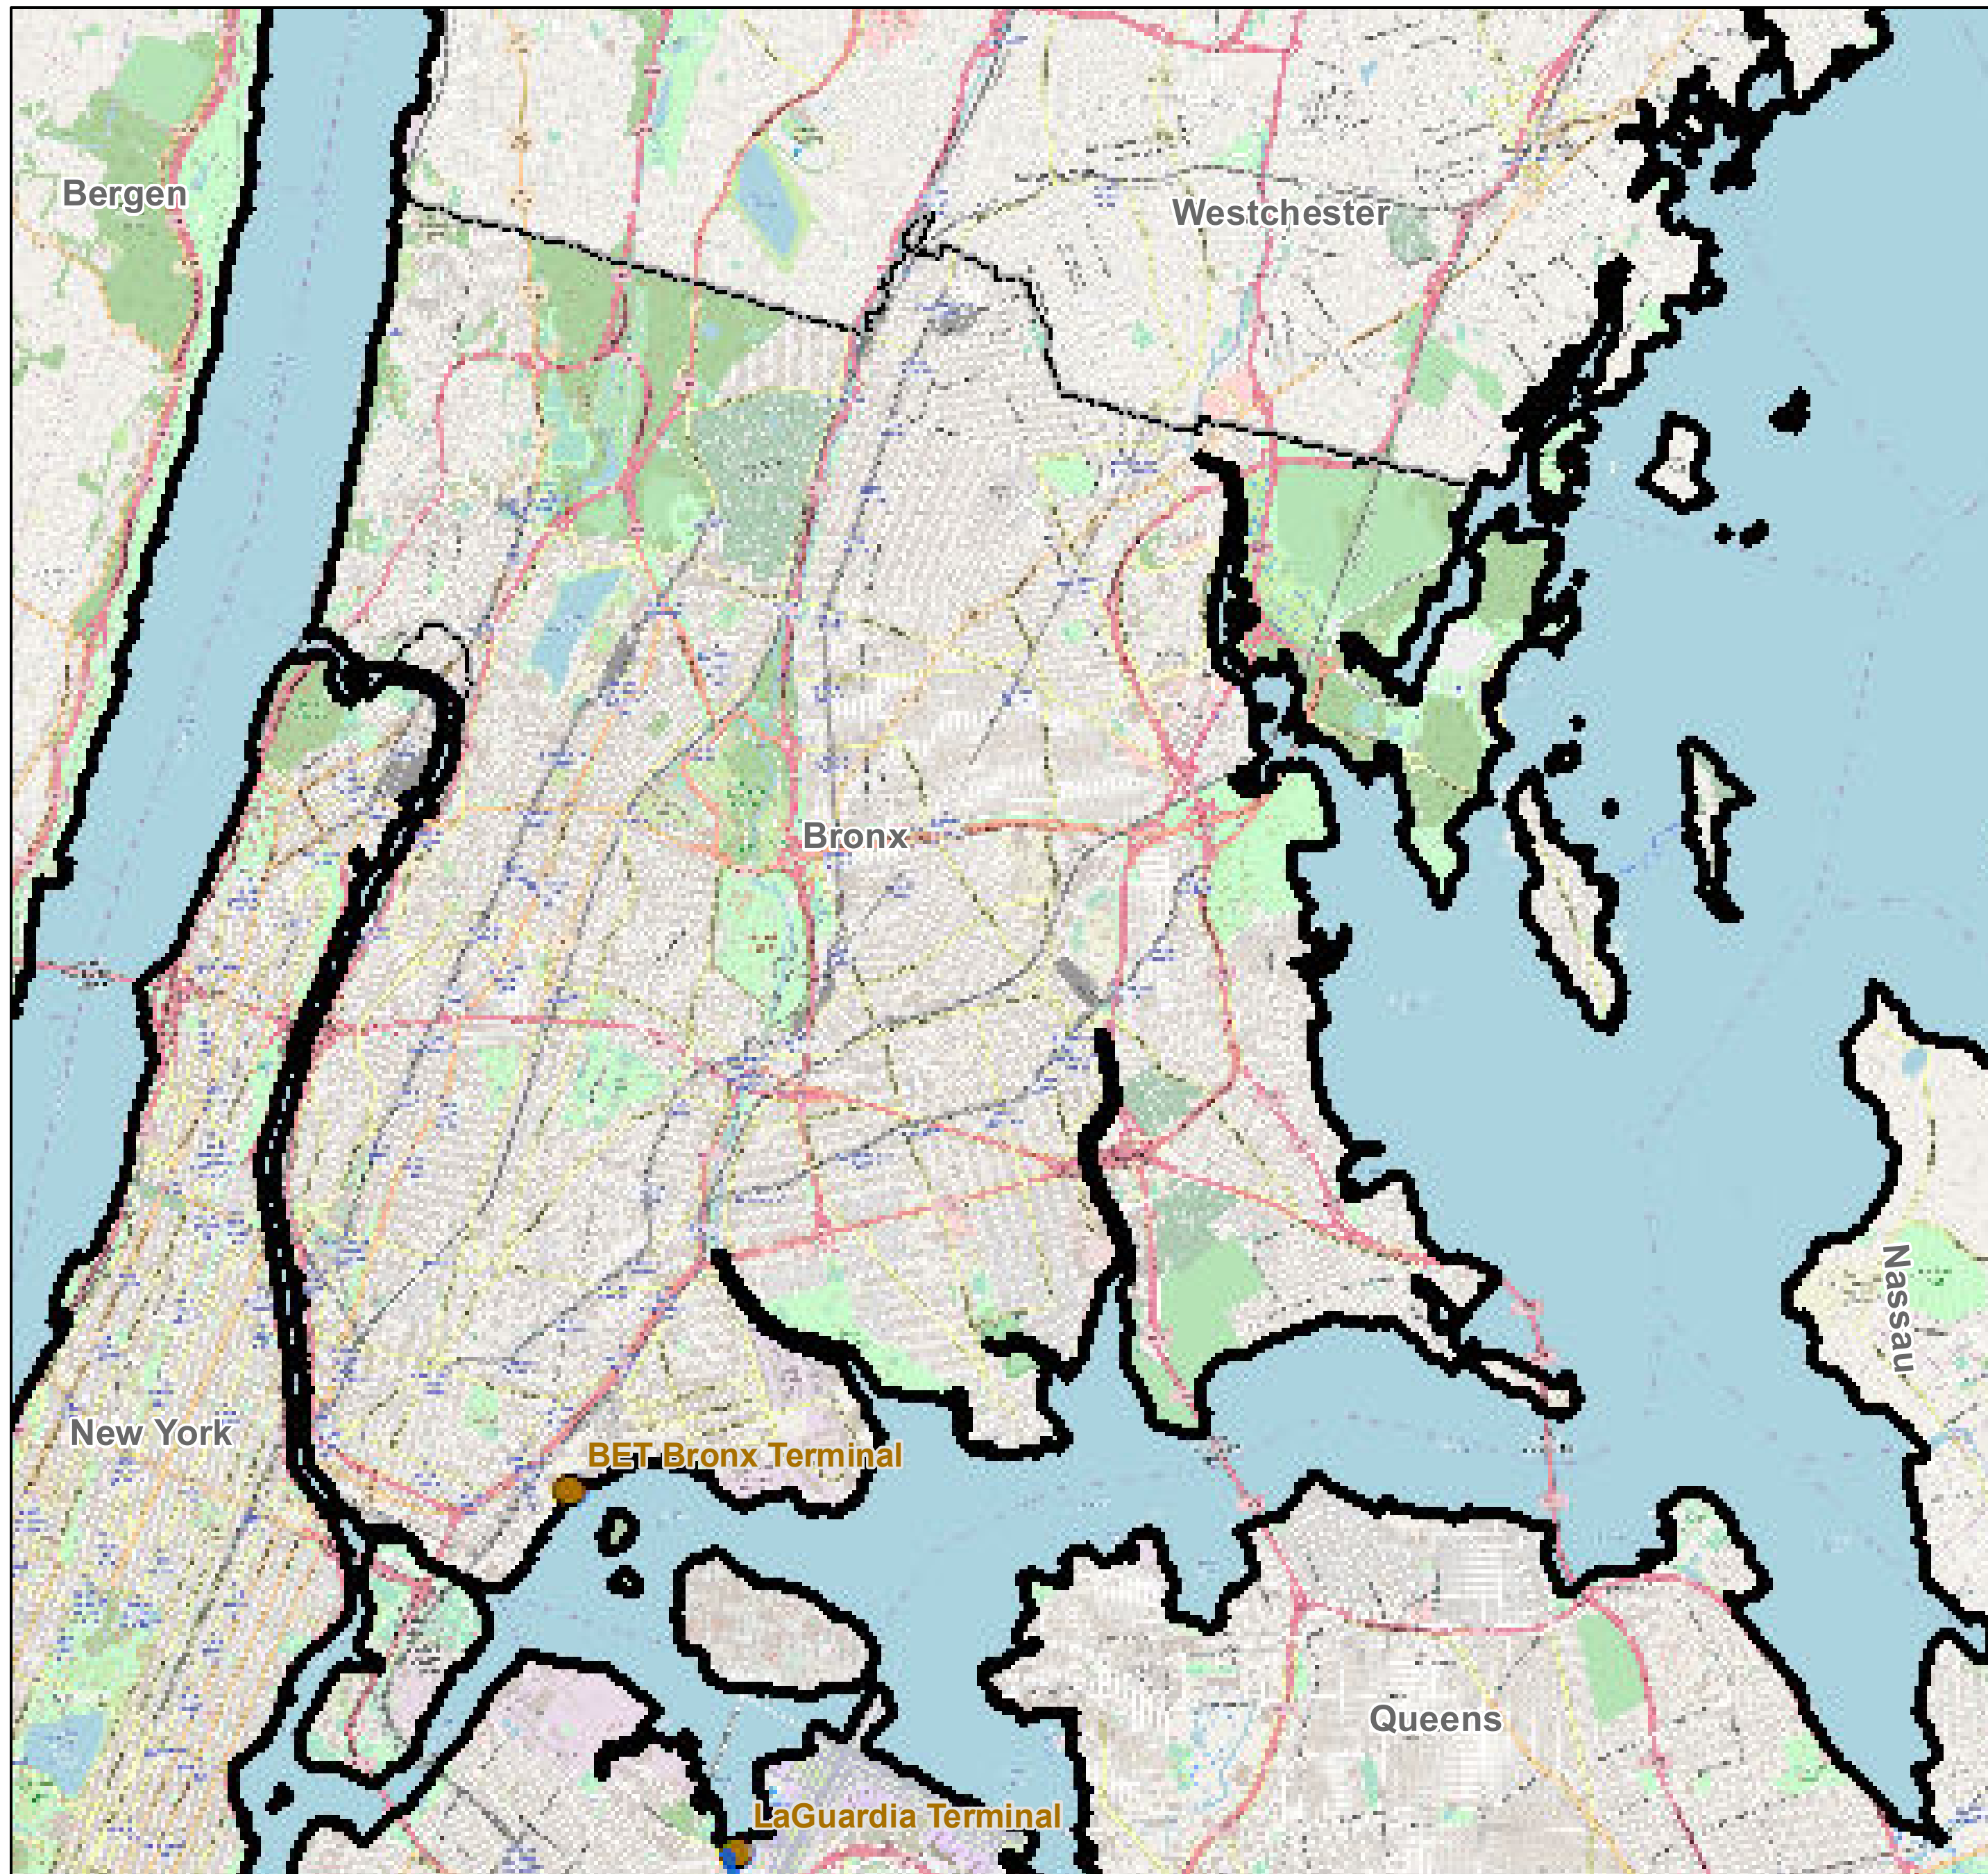

County: Bronx, New York

BUCKEYE PARTNERS, L.P.

For more detailed pipeline information see the NPMS public viewer at:
www.npms.phmsa.dot.gov

1 in = 0.79 miles

Legend

-  Buckeye Pipelines (0)
-  Buckeye Facilities (1)
-  State Boundaries
-  County Boundaries

This map is not intended to be used to physically locate Buckeye's facilities. Facilities and other features are not to scale. Before conducting any excavation activities, you must first call your state One Call System to have all underground facilities physically located.