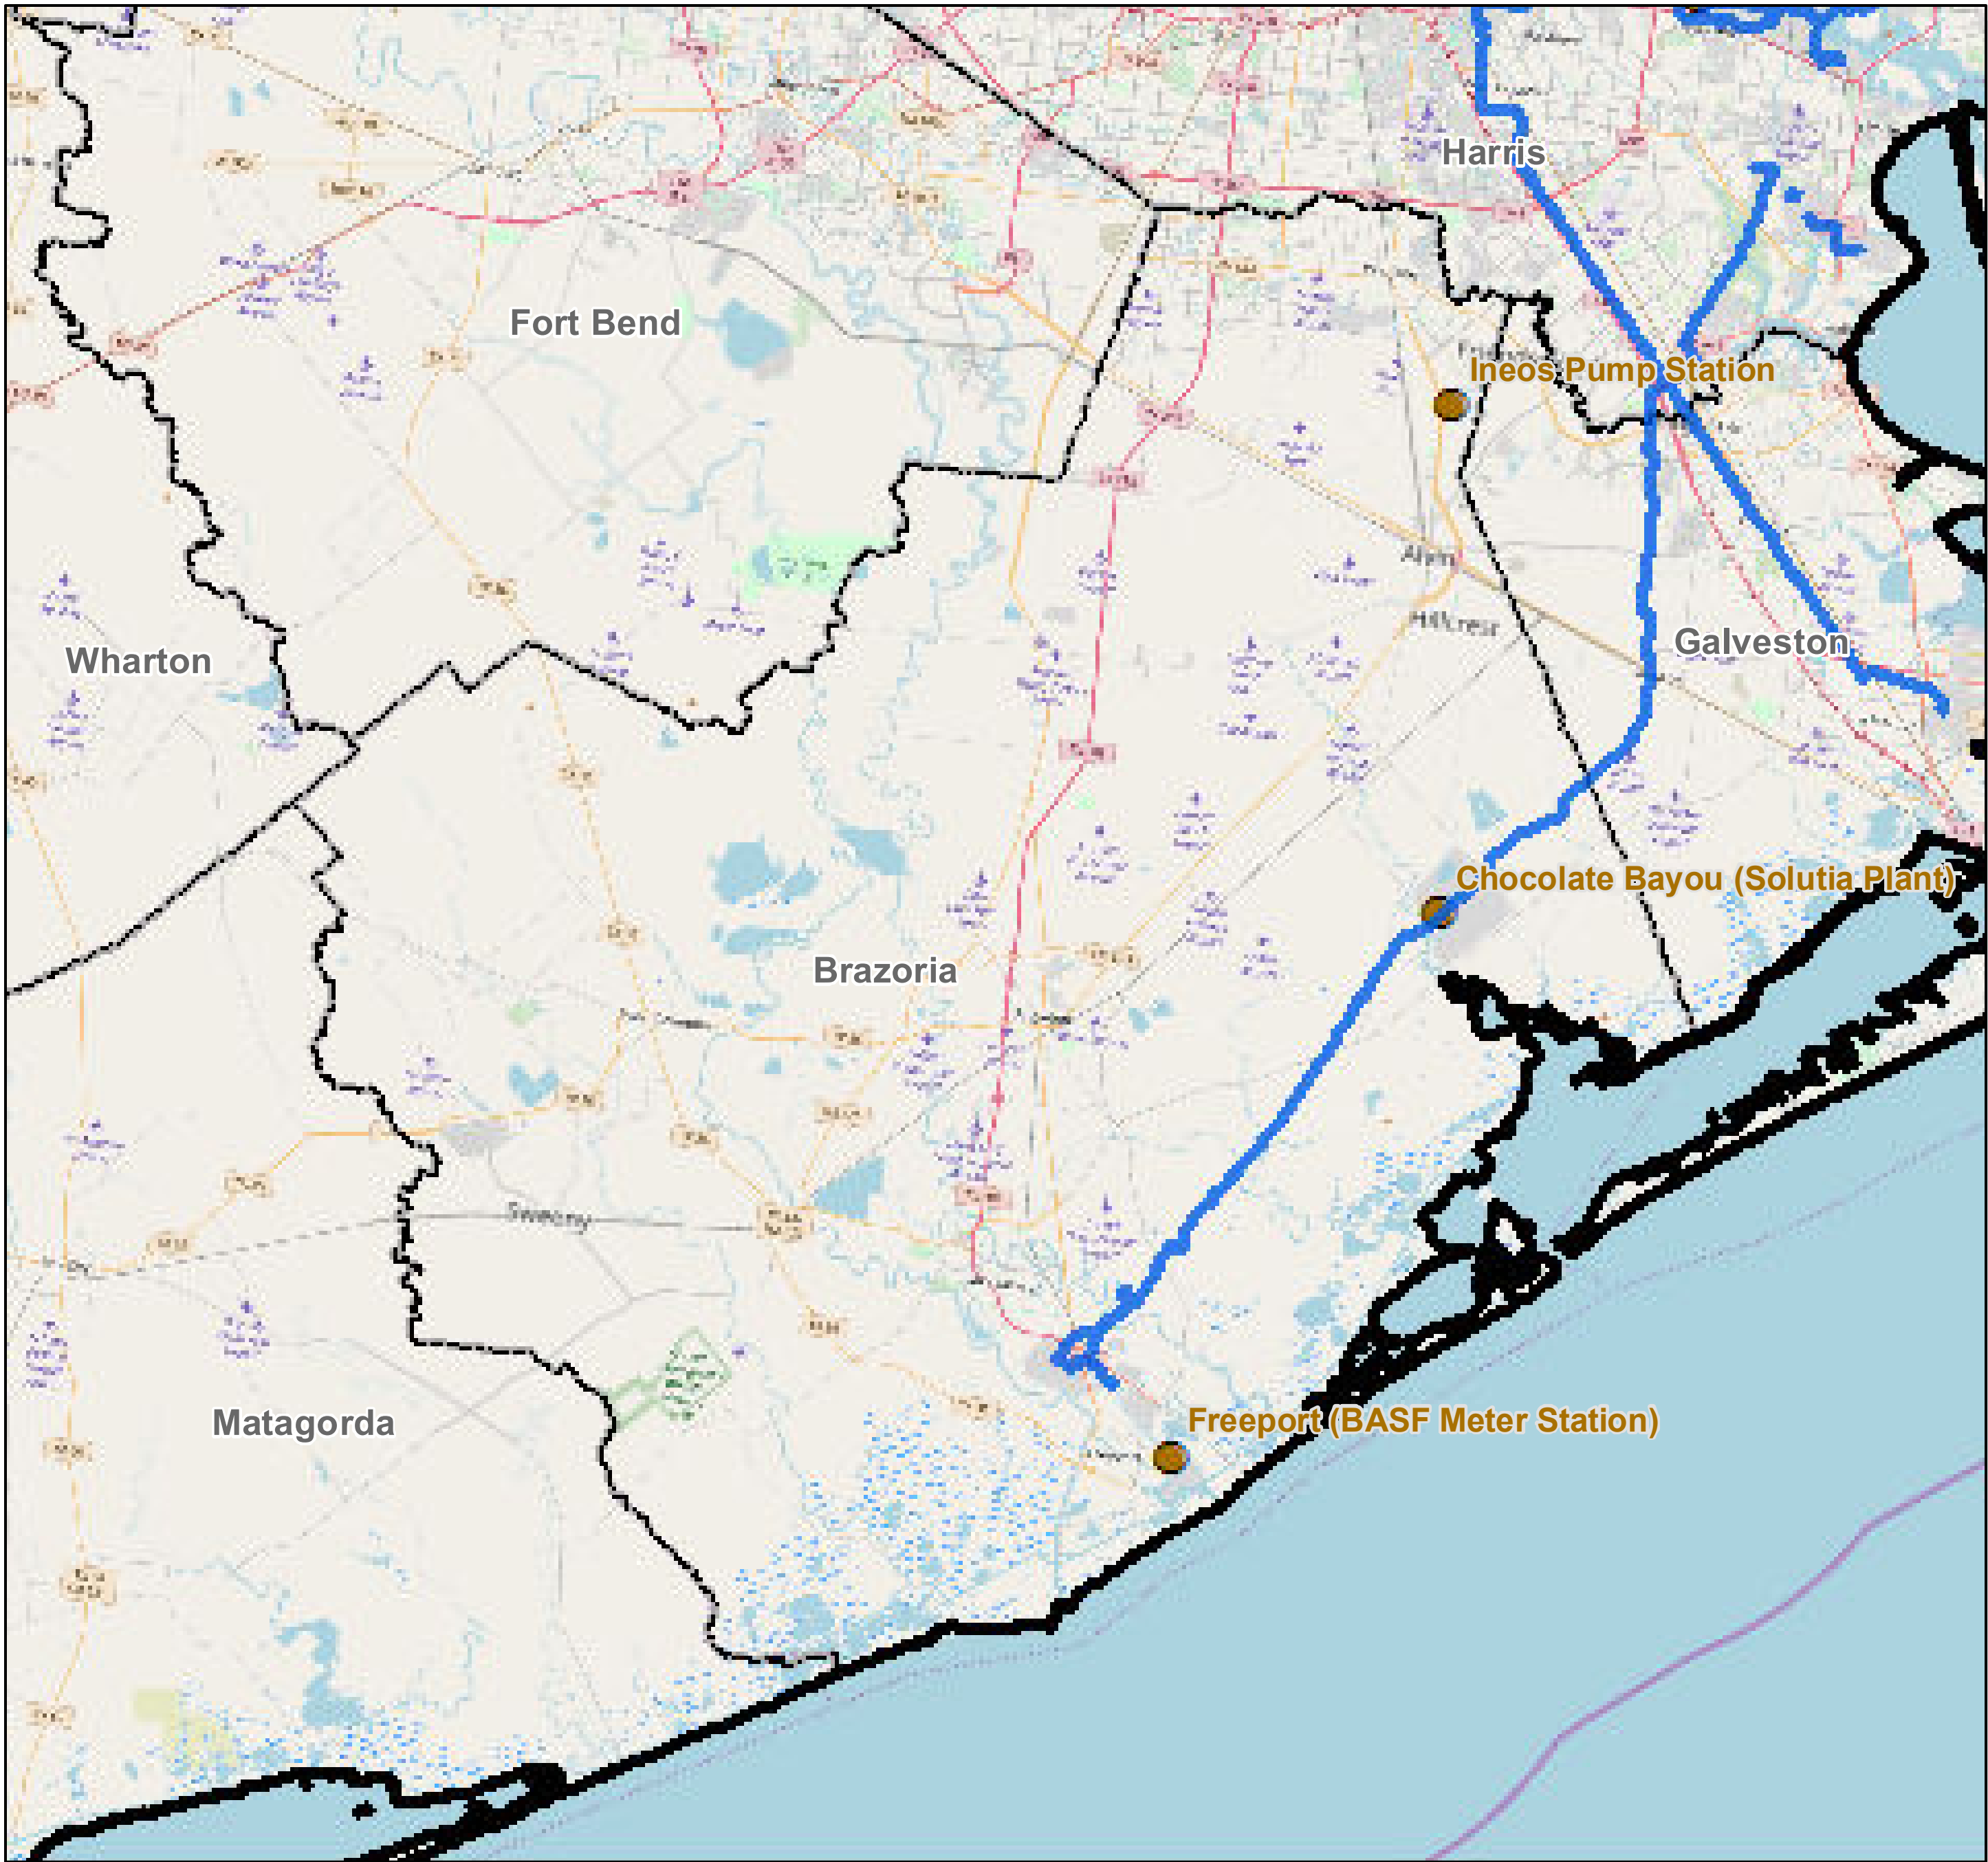

County: Brazoria, Texas

BUCKEYE PARTNERS, L.P.

For more detailed pipeline information see the NPMS public viewer at: www.npms.phmsa.dot.gov

1 in = 4.70 miles

Legend

- Buckeye Pipelines (4)
- Buckeye Facilities (3)
- State Boundaries
- County Boundaries

This map is not intended to be used to physically locate Buckeye's facilities. Facilities and other features are not to scale. Before conducting any excavation activities, you must first call your state One Call System to have all underground facilities physically located.