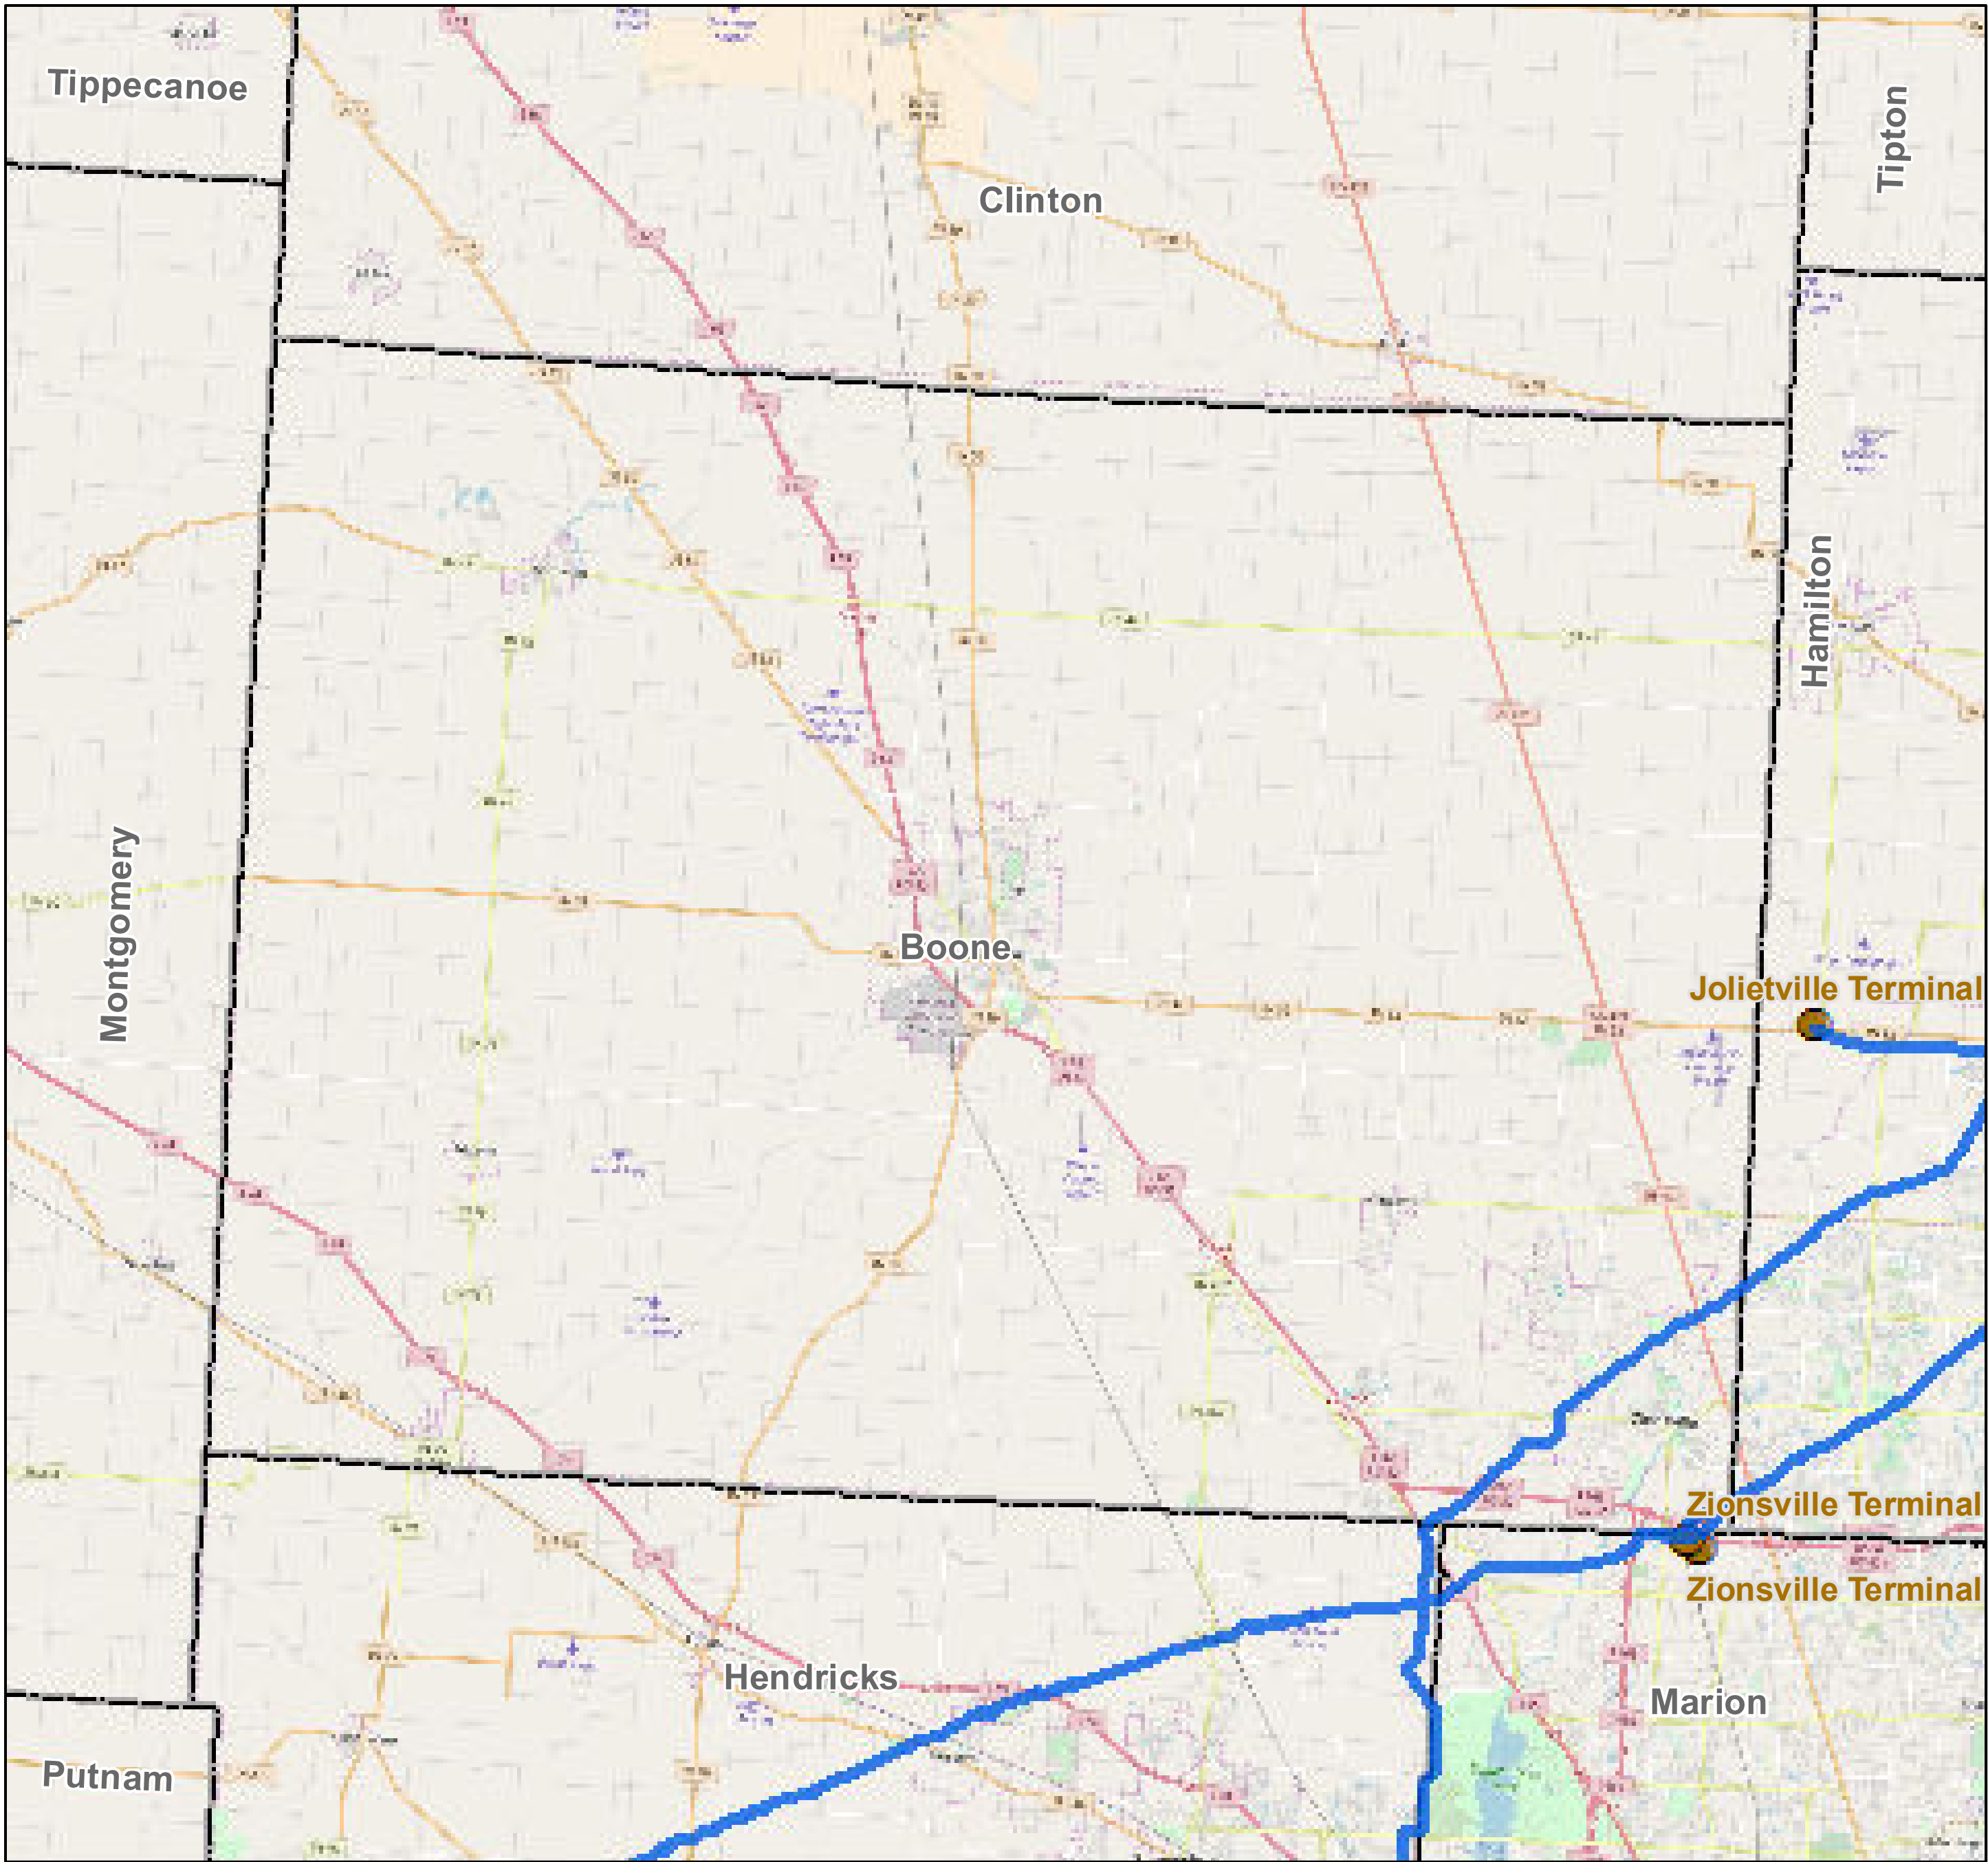

County: Boone, Indiana

BUCKEYE PARTNERS, L.P.

For more detailed pipeline information see the NPMS public viewer at:
www.npms.phmsa.dot.gov

1 in = 2.09 miles

Legend

- Buckeye Pipelines (3)
- Buckeye Facilities (1)
- State Boundaries
- County Boundaries

This map is not intended to be used to physically locate Buckeye's facilities. Facilities and other features are not to scale. Before conducting any excavation activities, you must first call your state One Call System to have all underground facilities physically located.