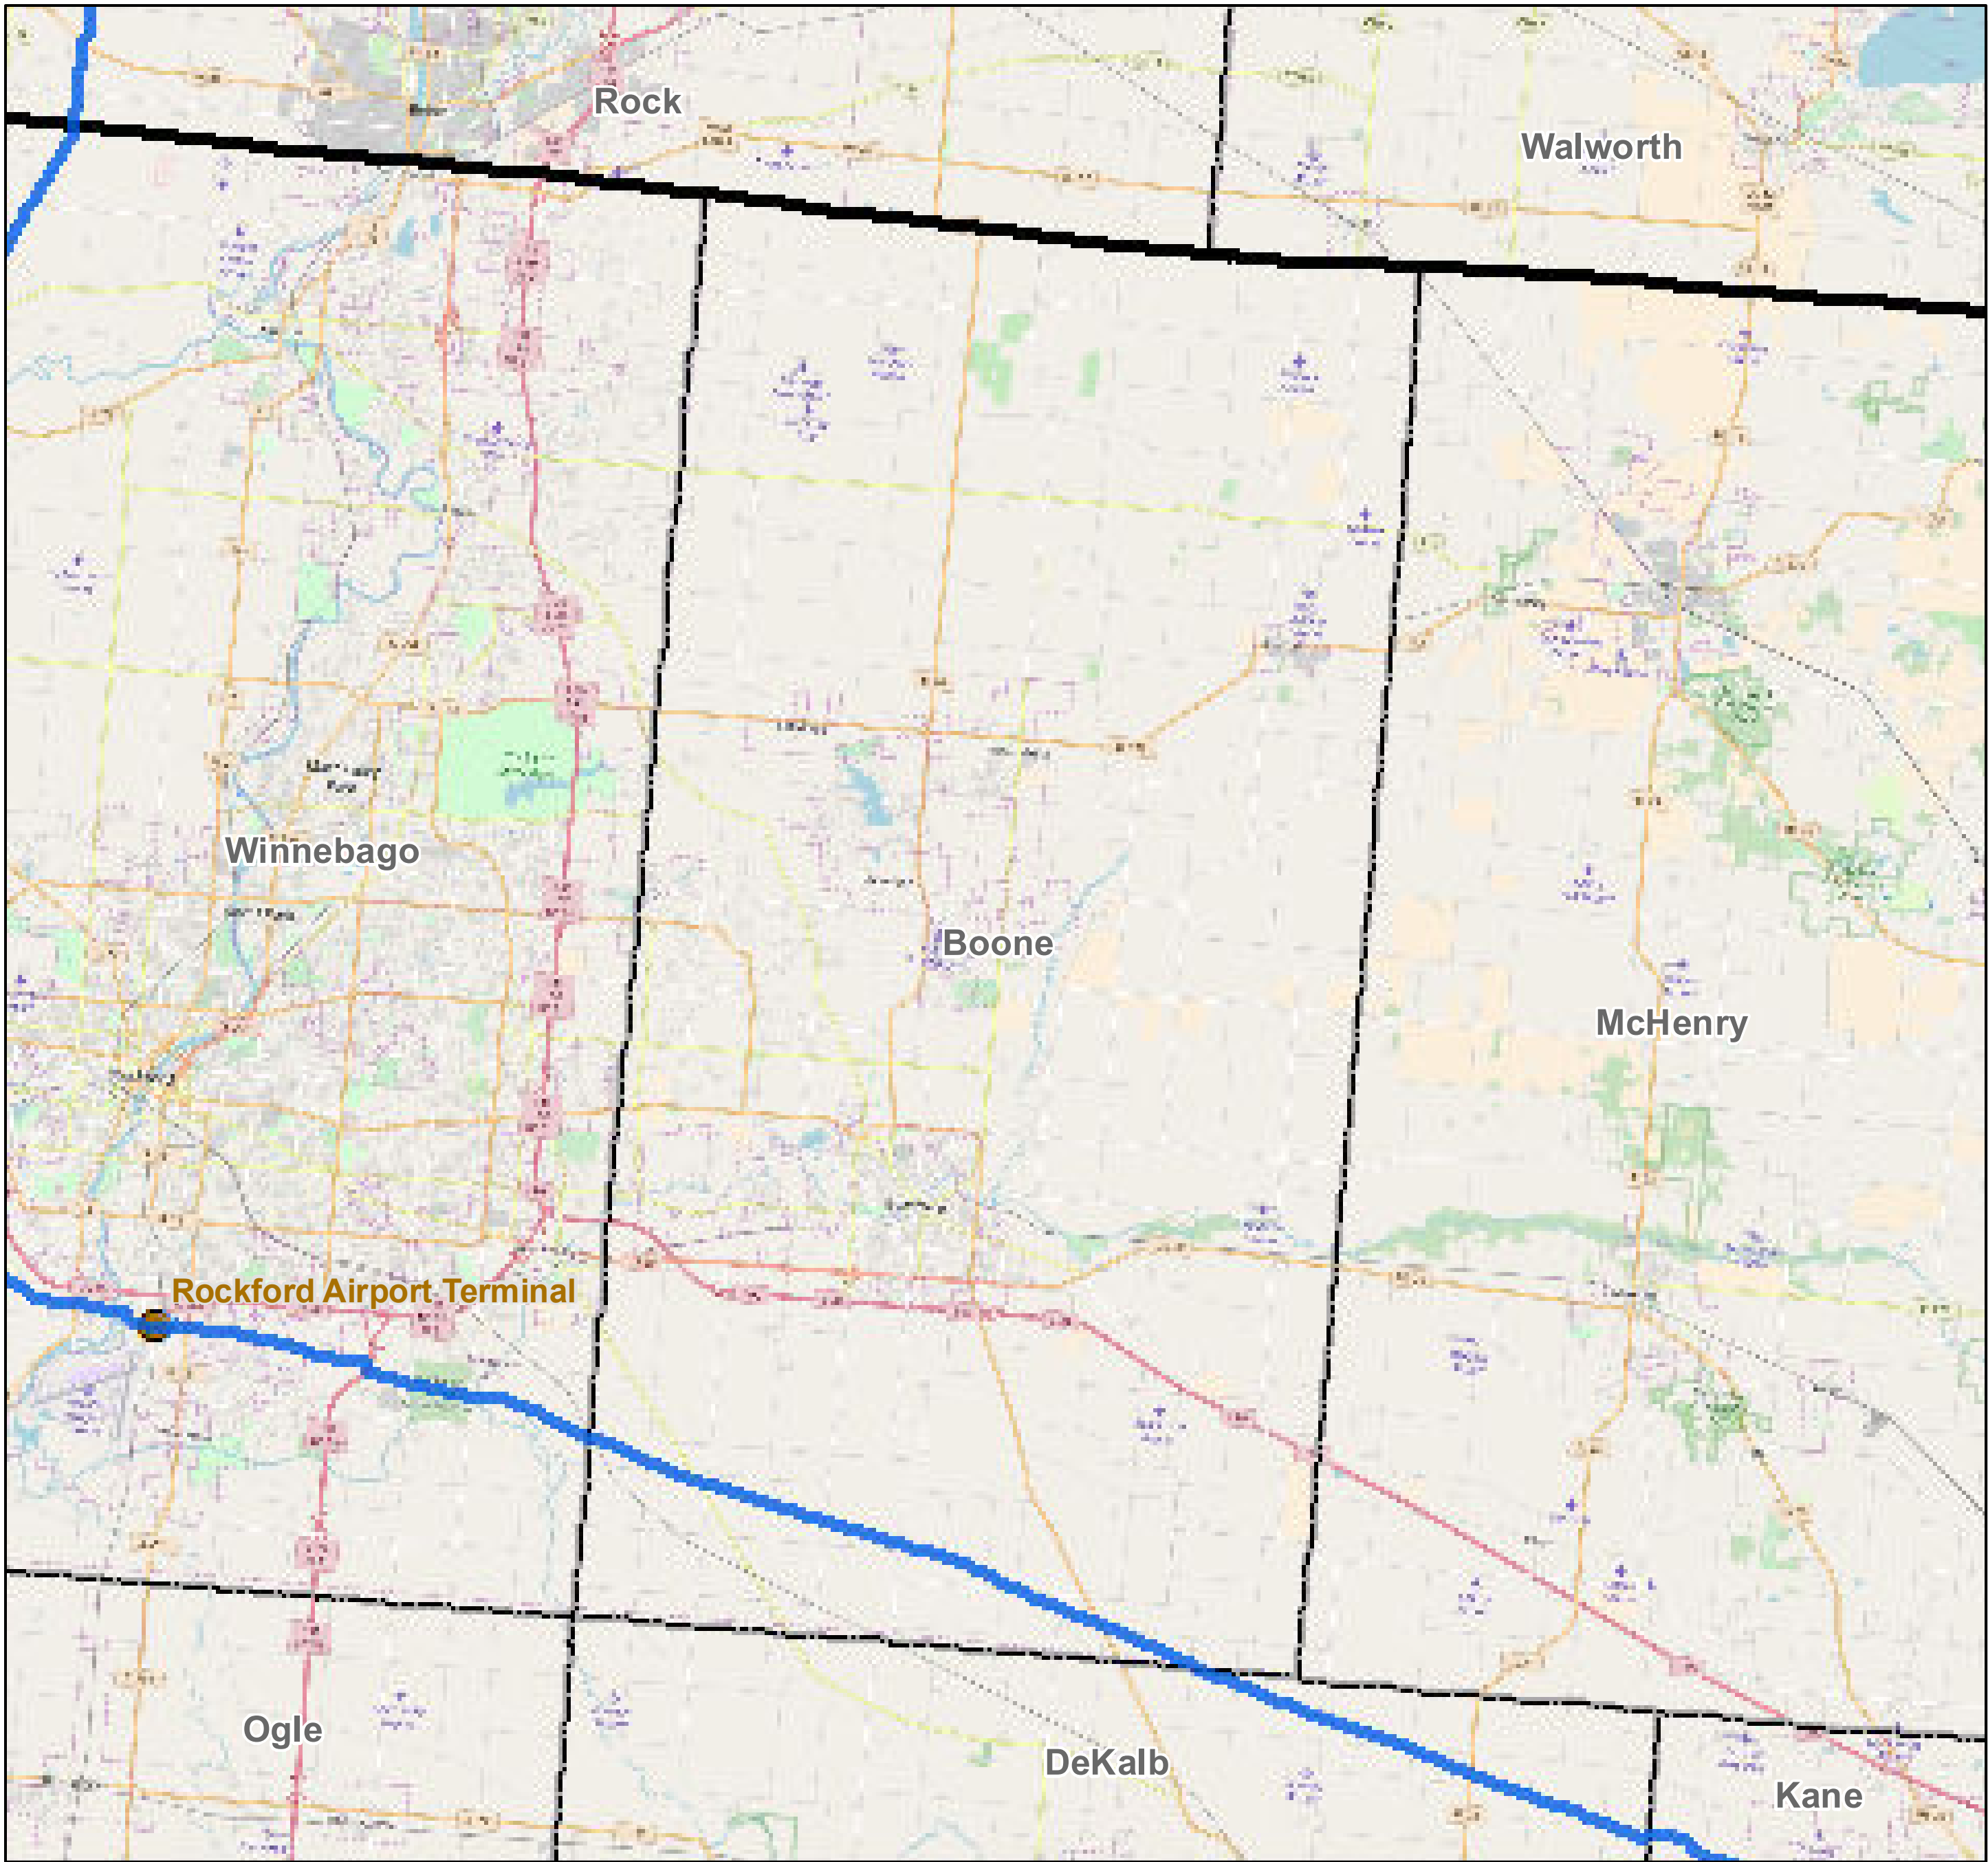

County: Boone, Illinois

BUCKEYE PARTNERS, L.P.

For more detailed pipeline information see the NPMS public viewer at: www.npms.phmsa.dot.gov

1 in = 2.20 miles

Legend

- Buckeye Pipelines (1)
- Buckeye Facilities (0)
- State Boundaries
- County Boundaries

This map is not intended to be used to physically locate Buckeye's facilities. Facilities and other features are not to scale. Before conducting any excavation activities, you must first call your state One Call System to have all underground facilities physically located.