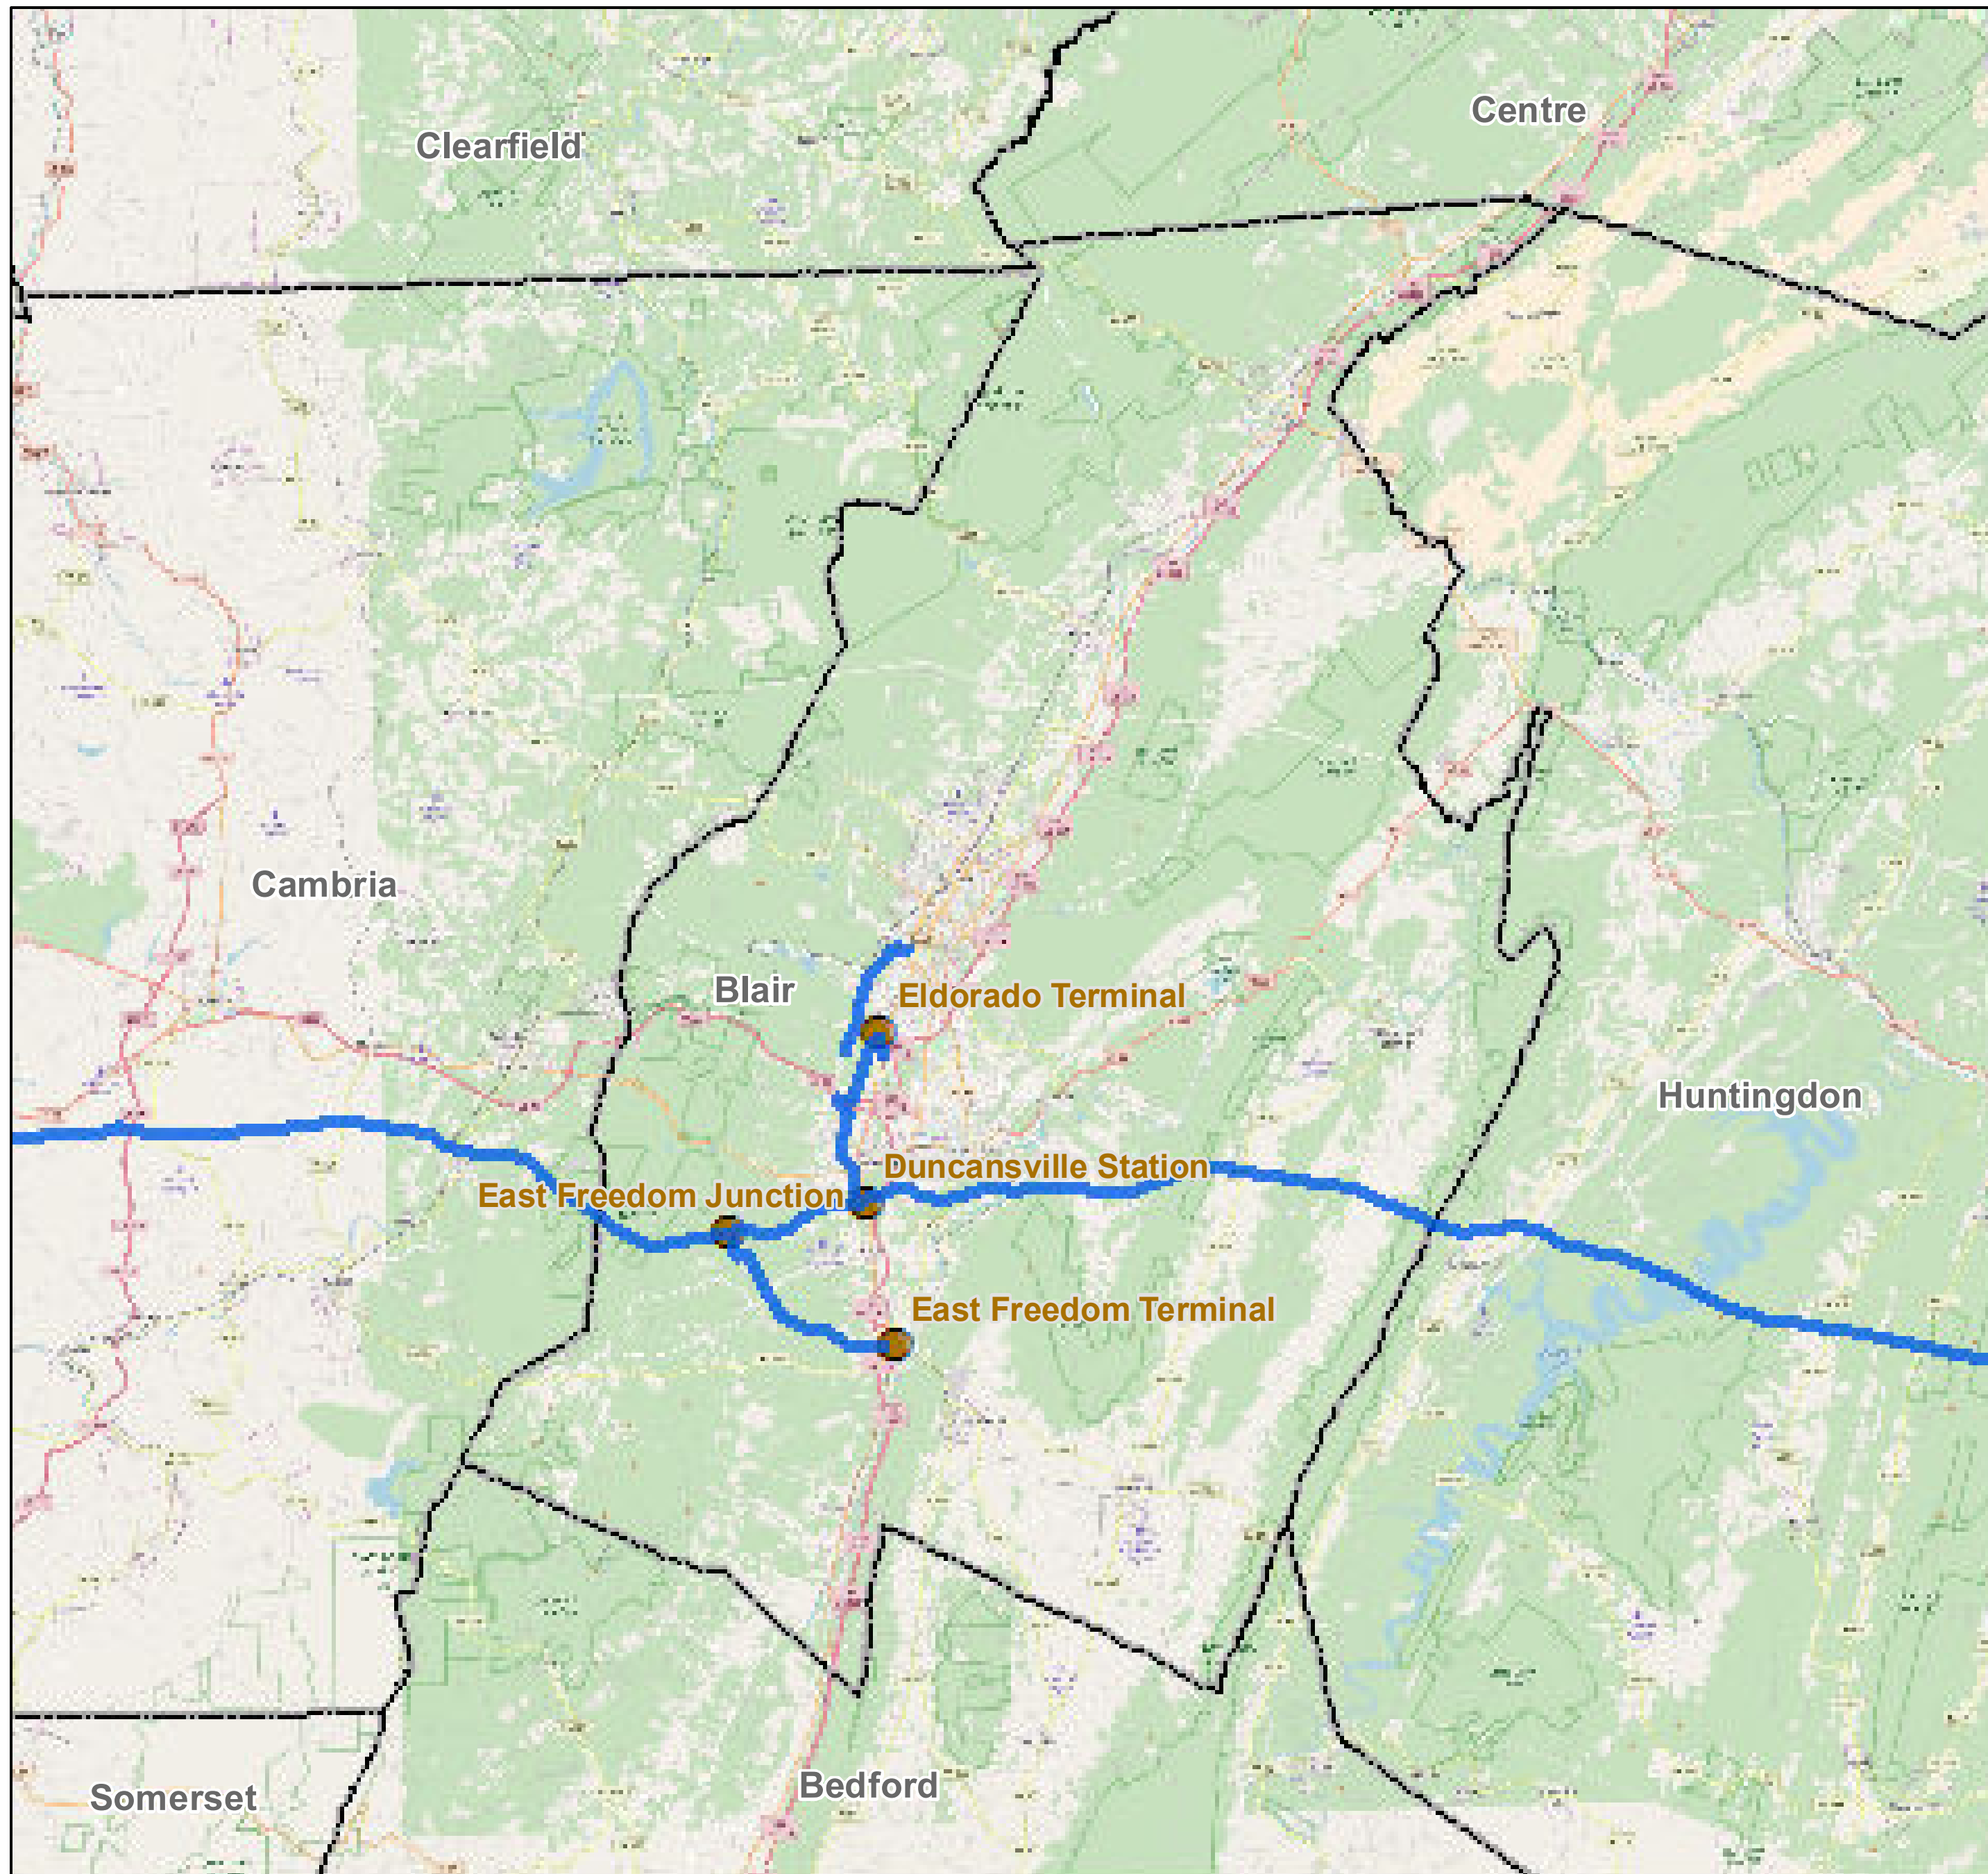

County: Blair, Pennsylvania

BUCKEYE PARTNERS, L.P.

For more detailed pipeline information see the NPMS public viewer at:
www.npms.phmsa.dot.gov

1 in = 3.11 miles

Legend

-  Buckeye Pipelines (8)
-  Buckeye Facilities (4)
-  State Boundaries
-  County Boundaries

This map is not intended to be used to physically locate Buckeye's facilities. Facilities and other features are not to scale. Before conducting any excavation activities, you must first call your state One Call System to have all underground facilities physically located.