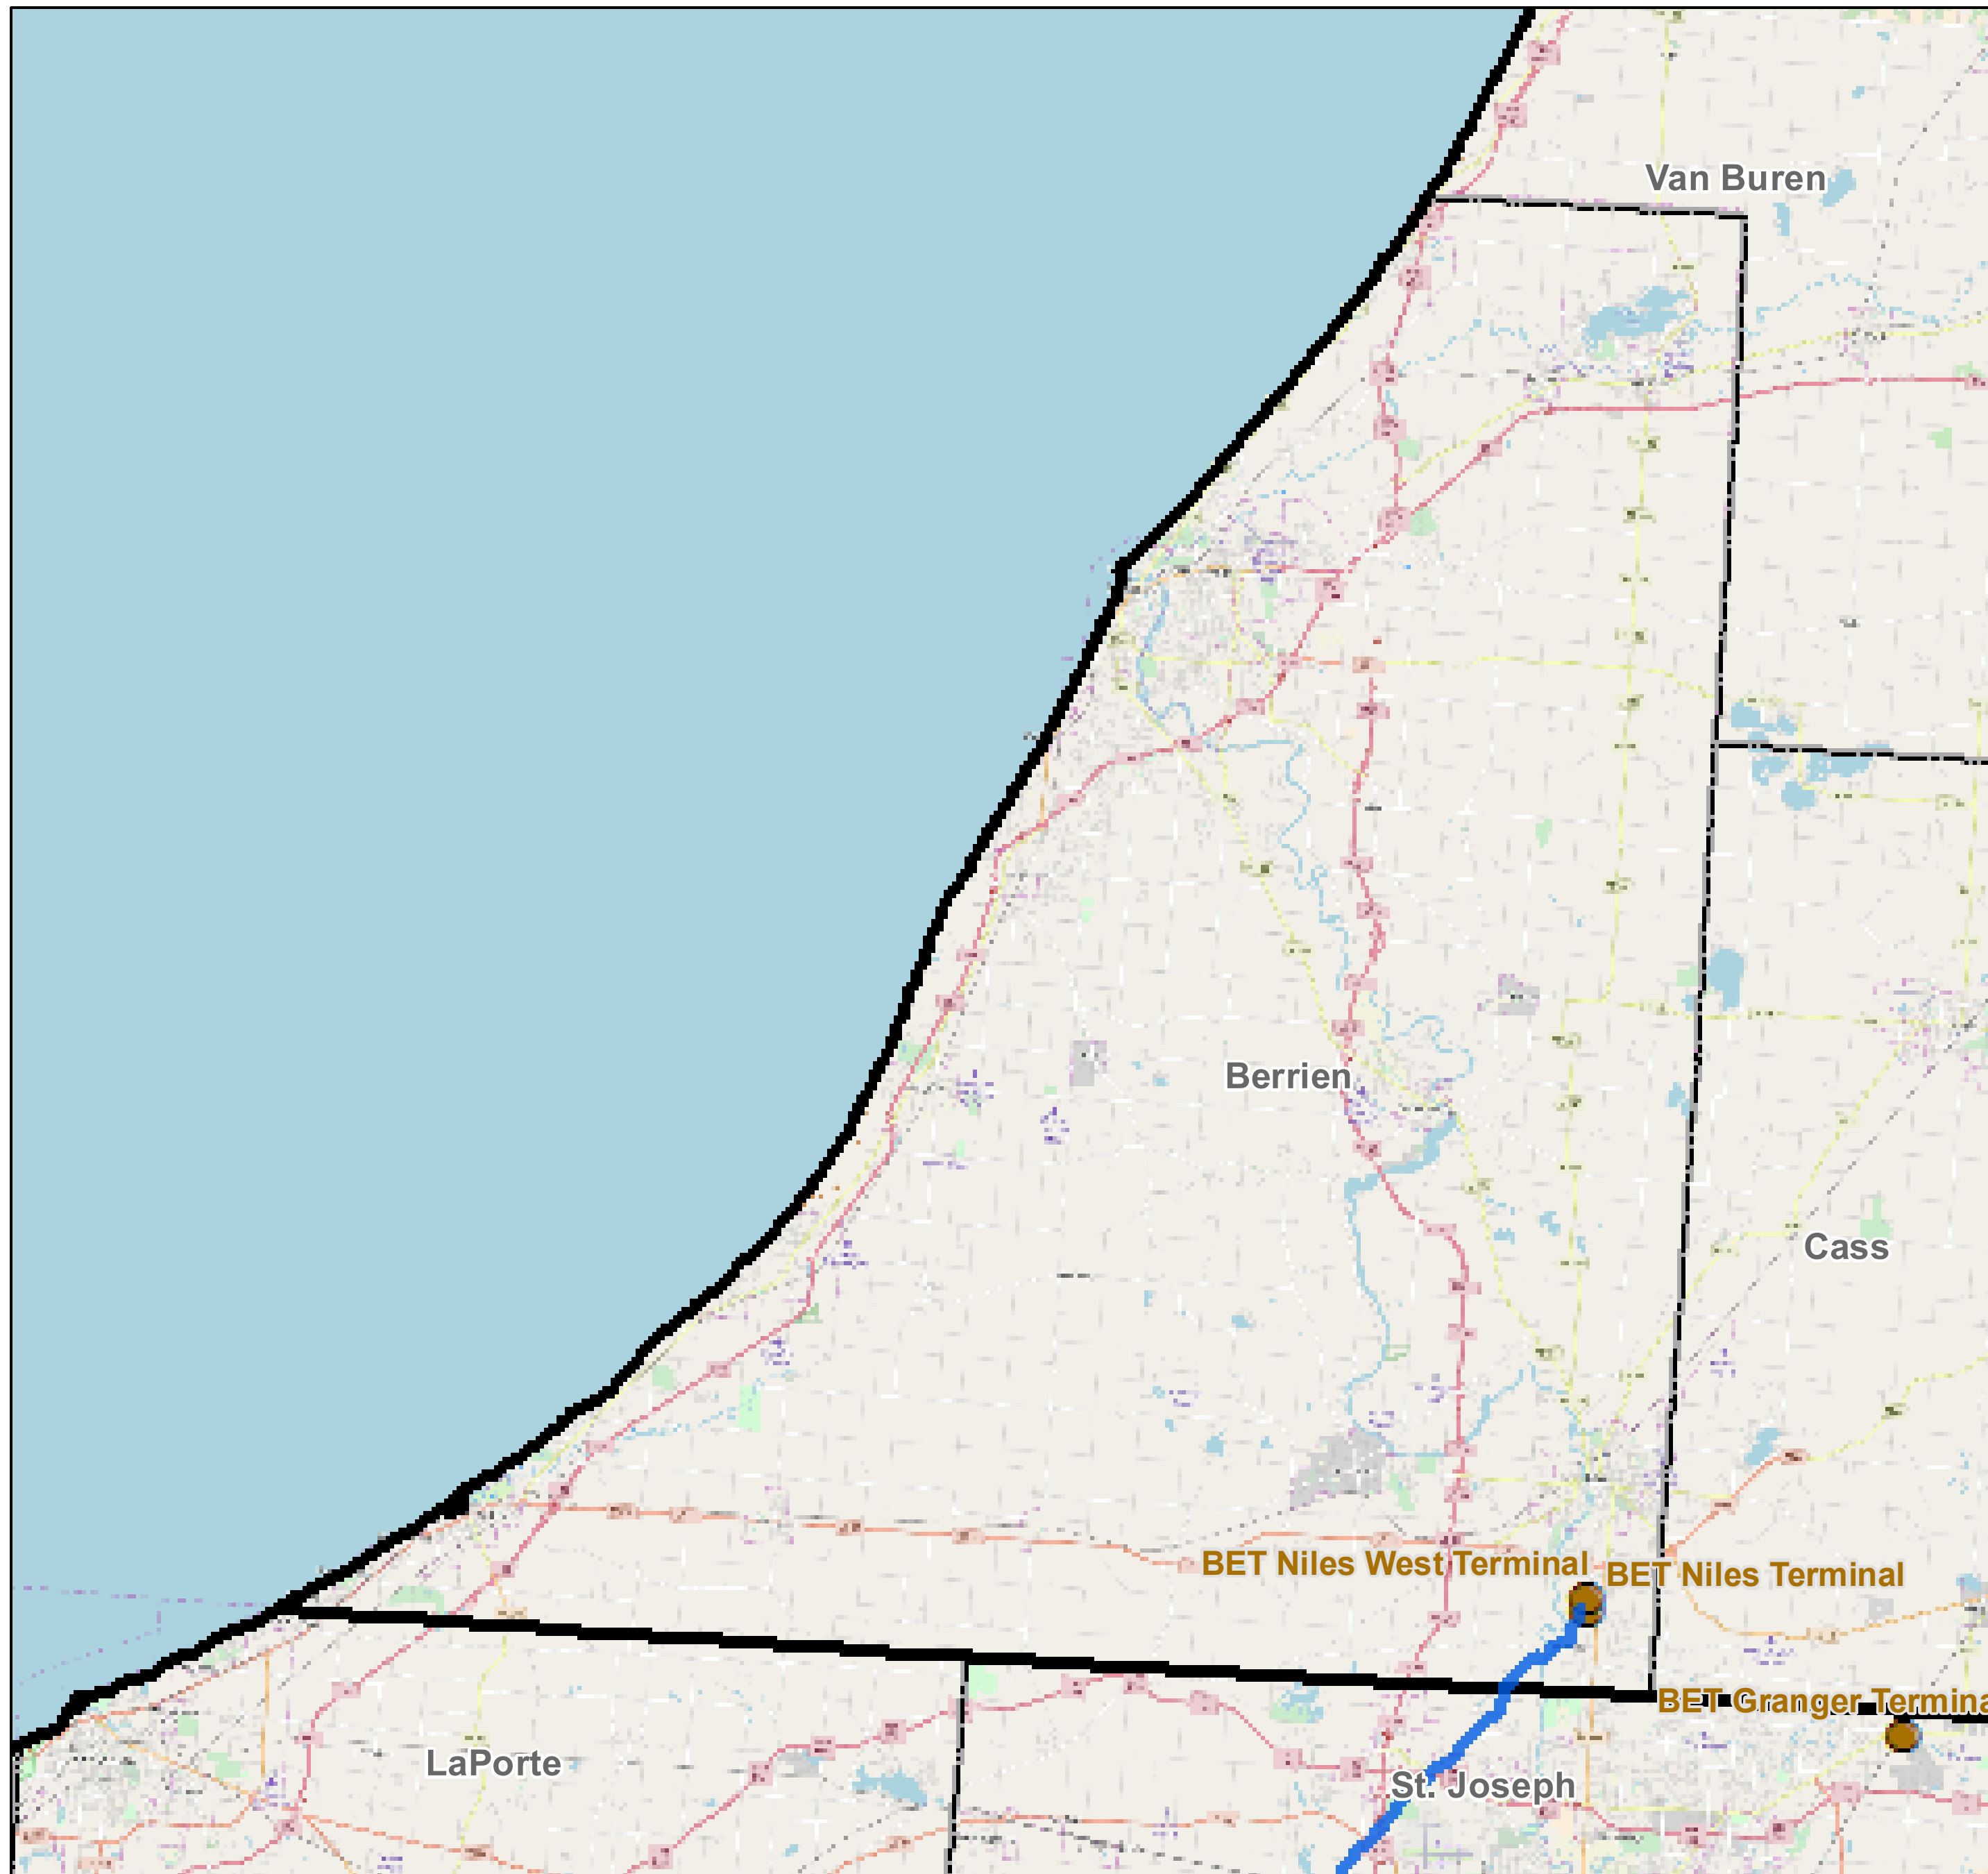

County: Berrien, Michigan

BUCKEYE PARTNERS, L.P.

For more detailed pipeline information see the NPMS public viewer at:
www.npms.phmsa.dot.gov

1 in = 3.00 miles

Legend

-  Buckeye Pipelines (2)
-  Buckeye Facilities (2)
-  State Boundaries
-  County Boundaries

This map is not intended to be used to physically locate Buckeye's facilities. Facilities and other features are not to scale. Before conducting any excavation activities, you must first call your state One Call System to have all underground facilities physically located.