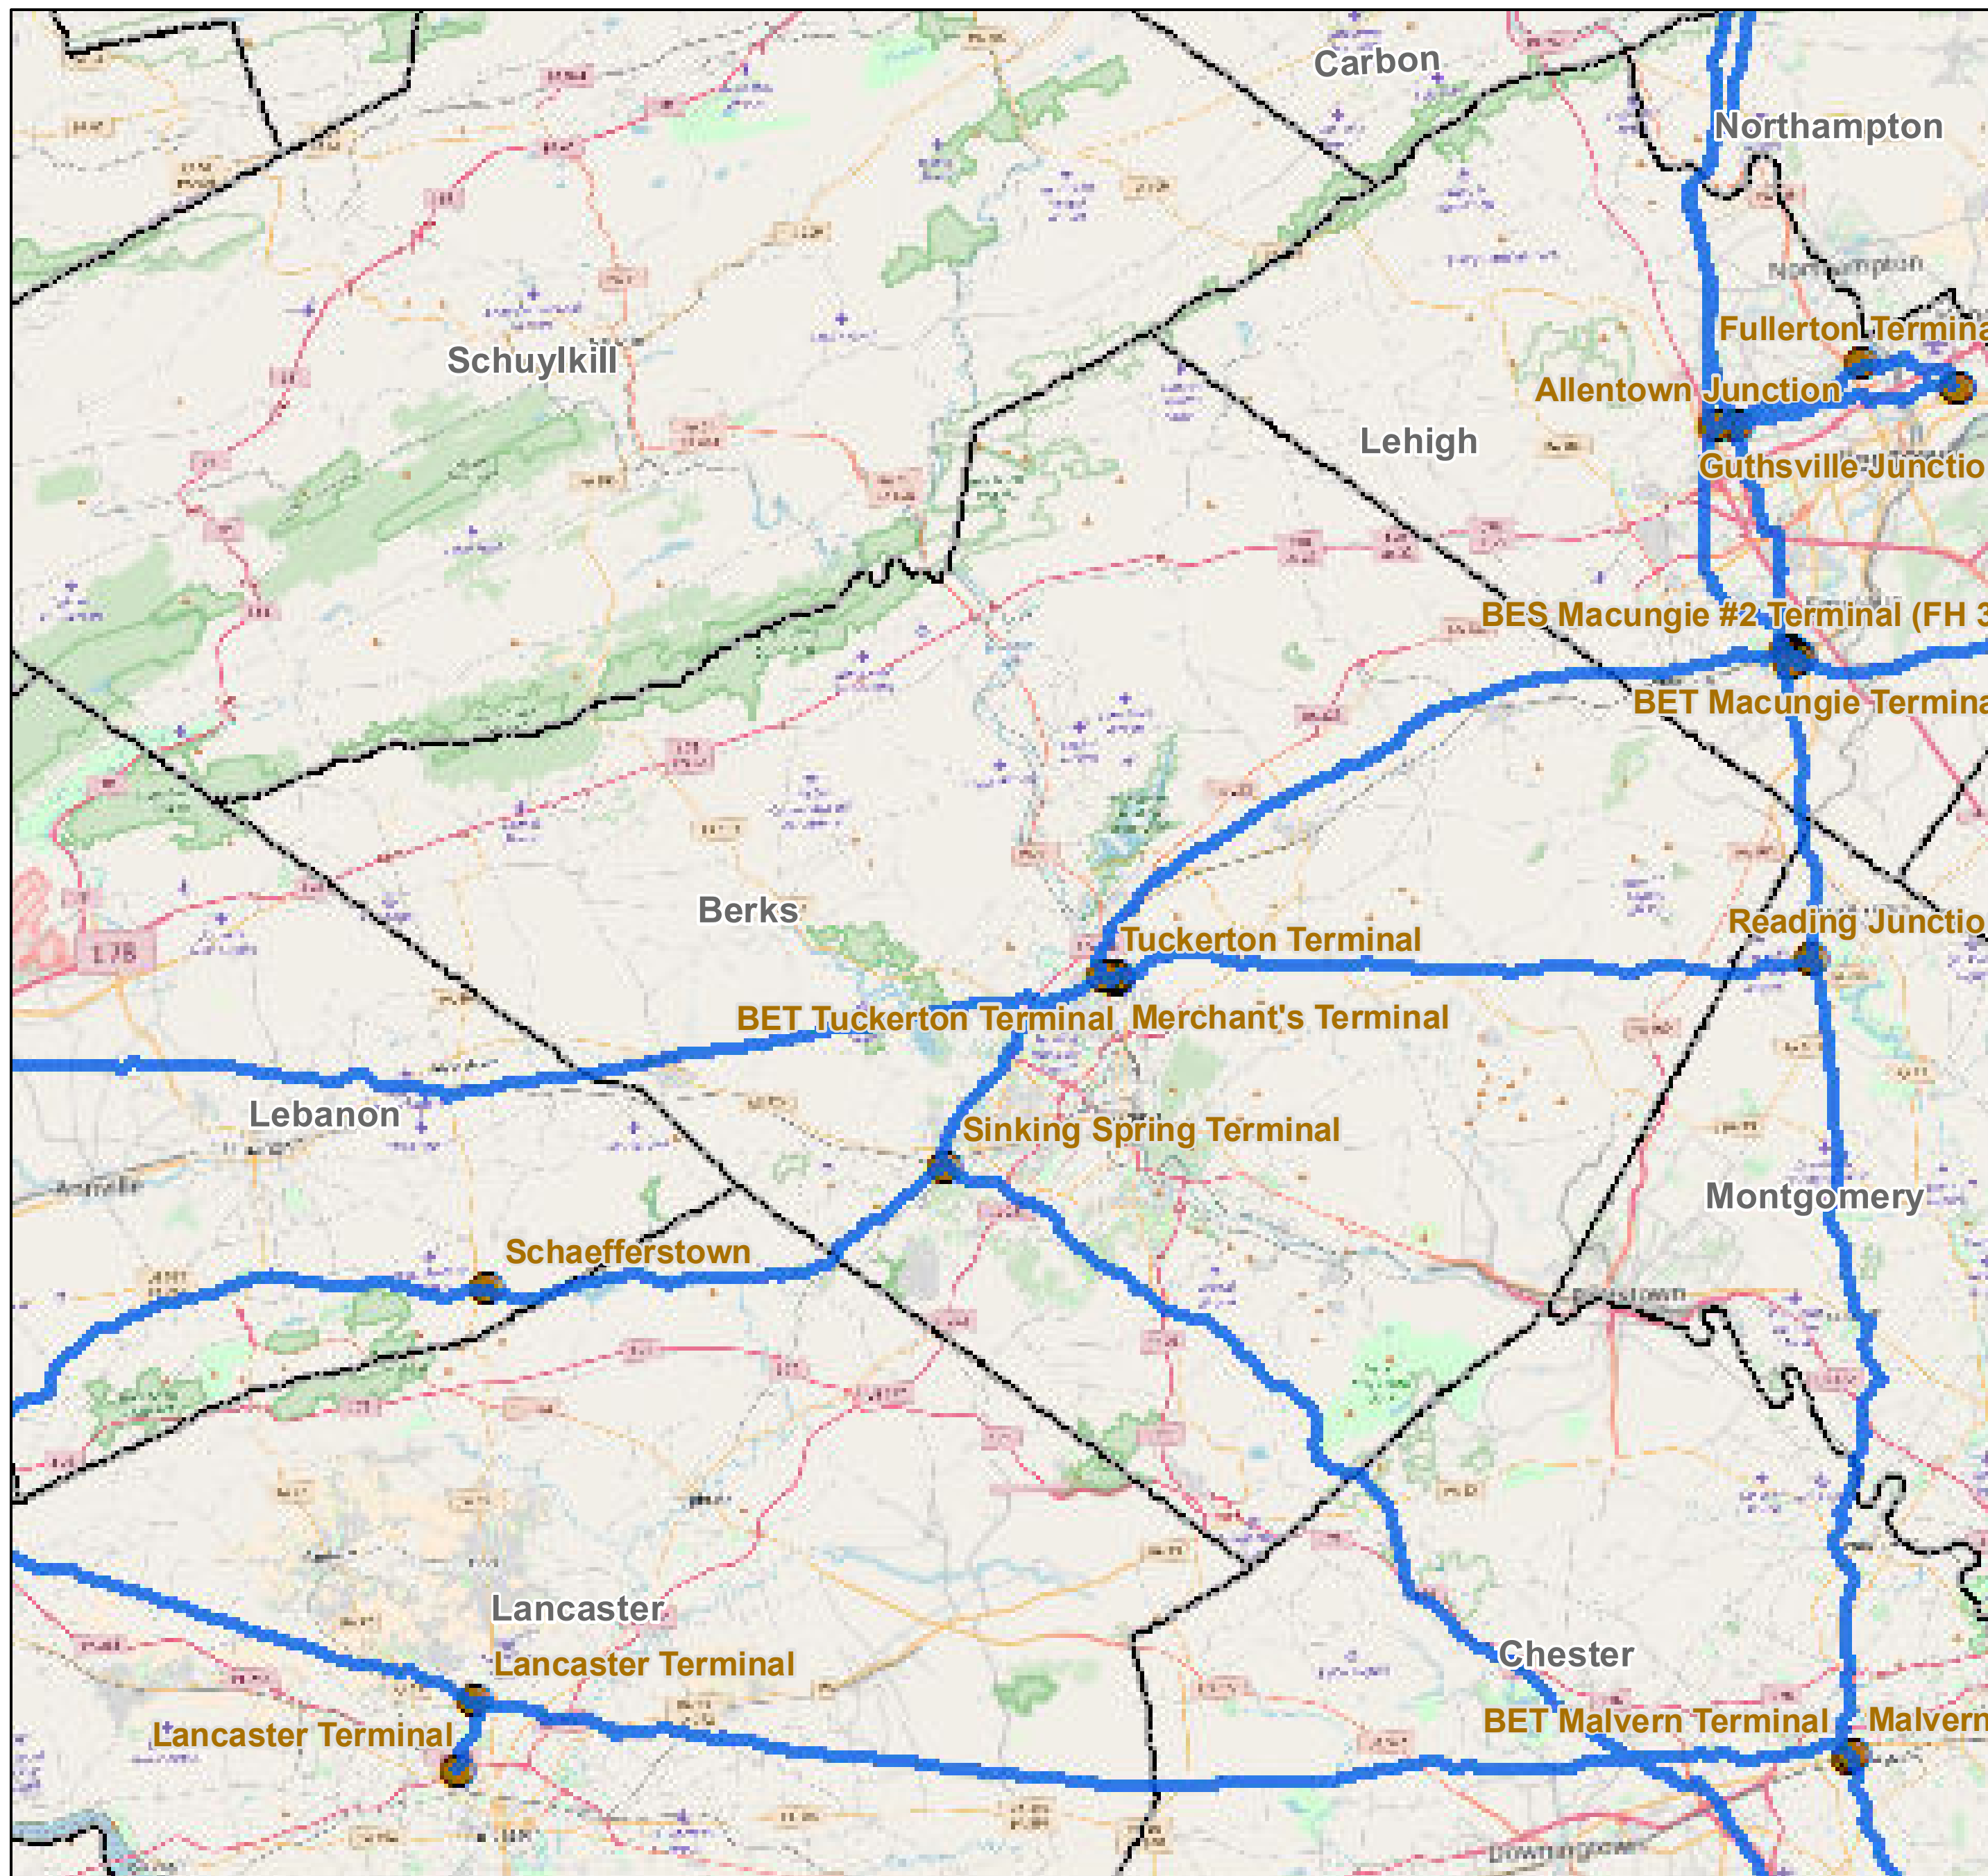

County: Berks, Pennsylvania

BUCKEYE PARTNERS, L.P.

For more detailed pipeline information see the NPMS public viewer at: www.npms.phmsa.dot.gov

1 in = 4.02 miles

Legend

-  Buckeye Pipelines (10)
-  Buckeye Facilities (5)
-  State Boundaries
-  County Boundaries

This map is not intended to be used to physically locate Buckeye's facilities. Facilities and other features are not to scale. Before conducting any excavation activities, you must first call your state One Call System to have all underground facilities physically located.