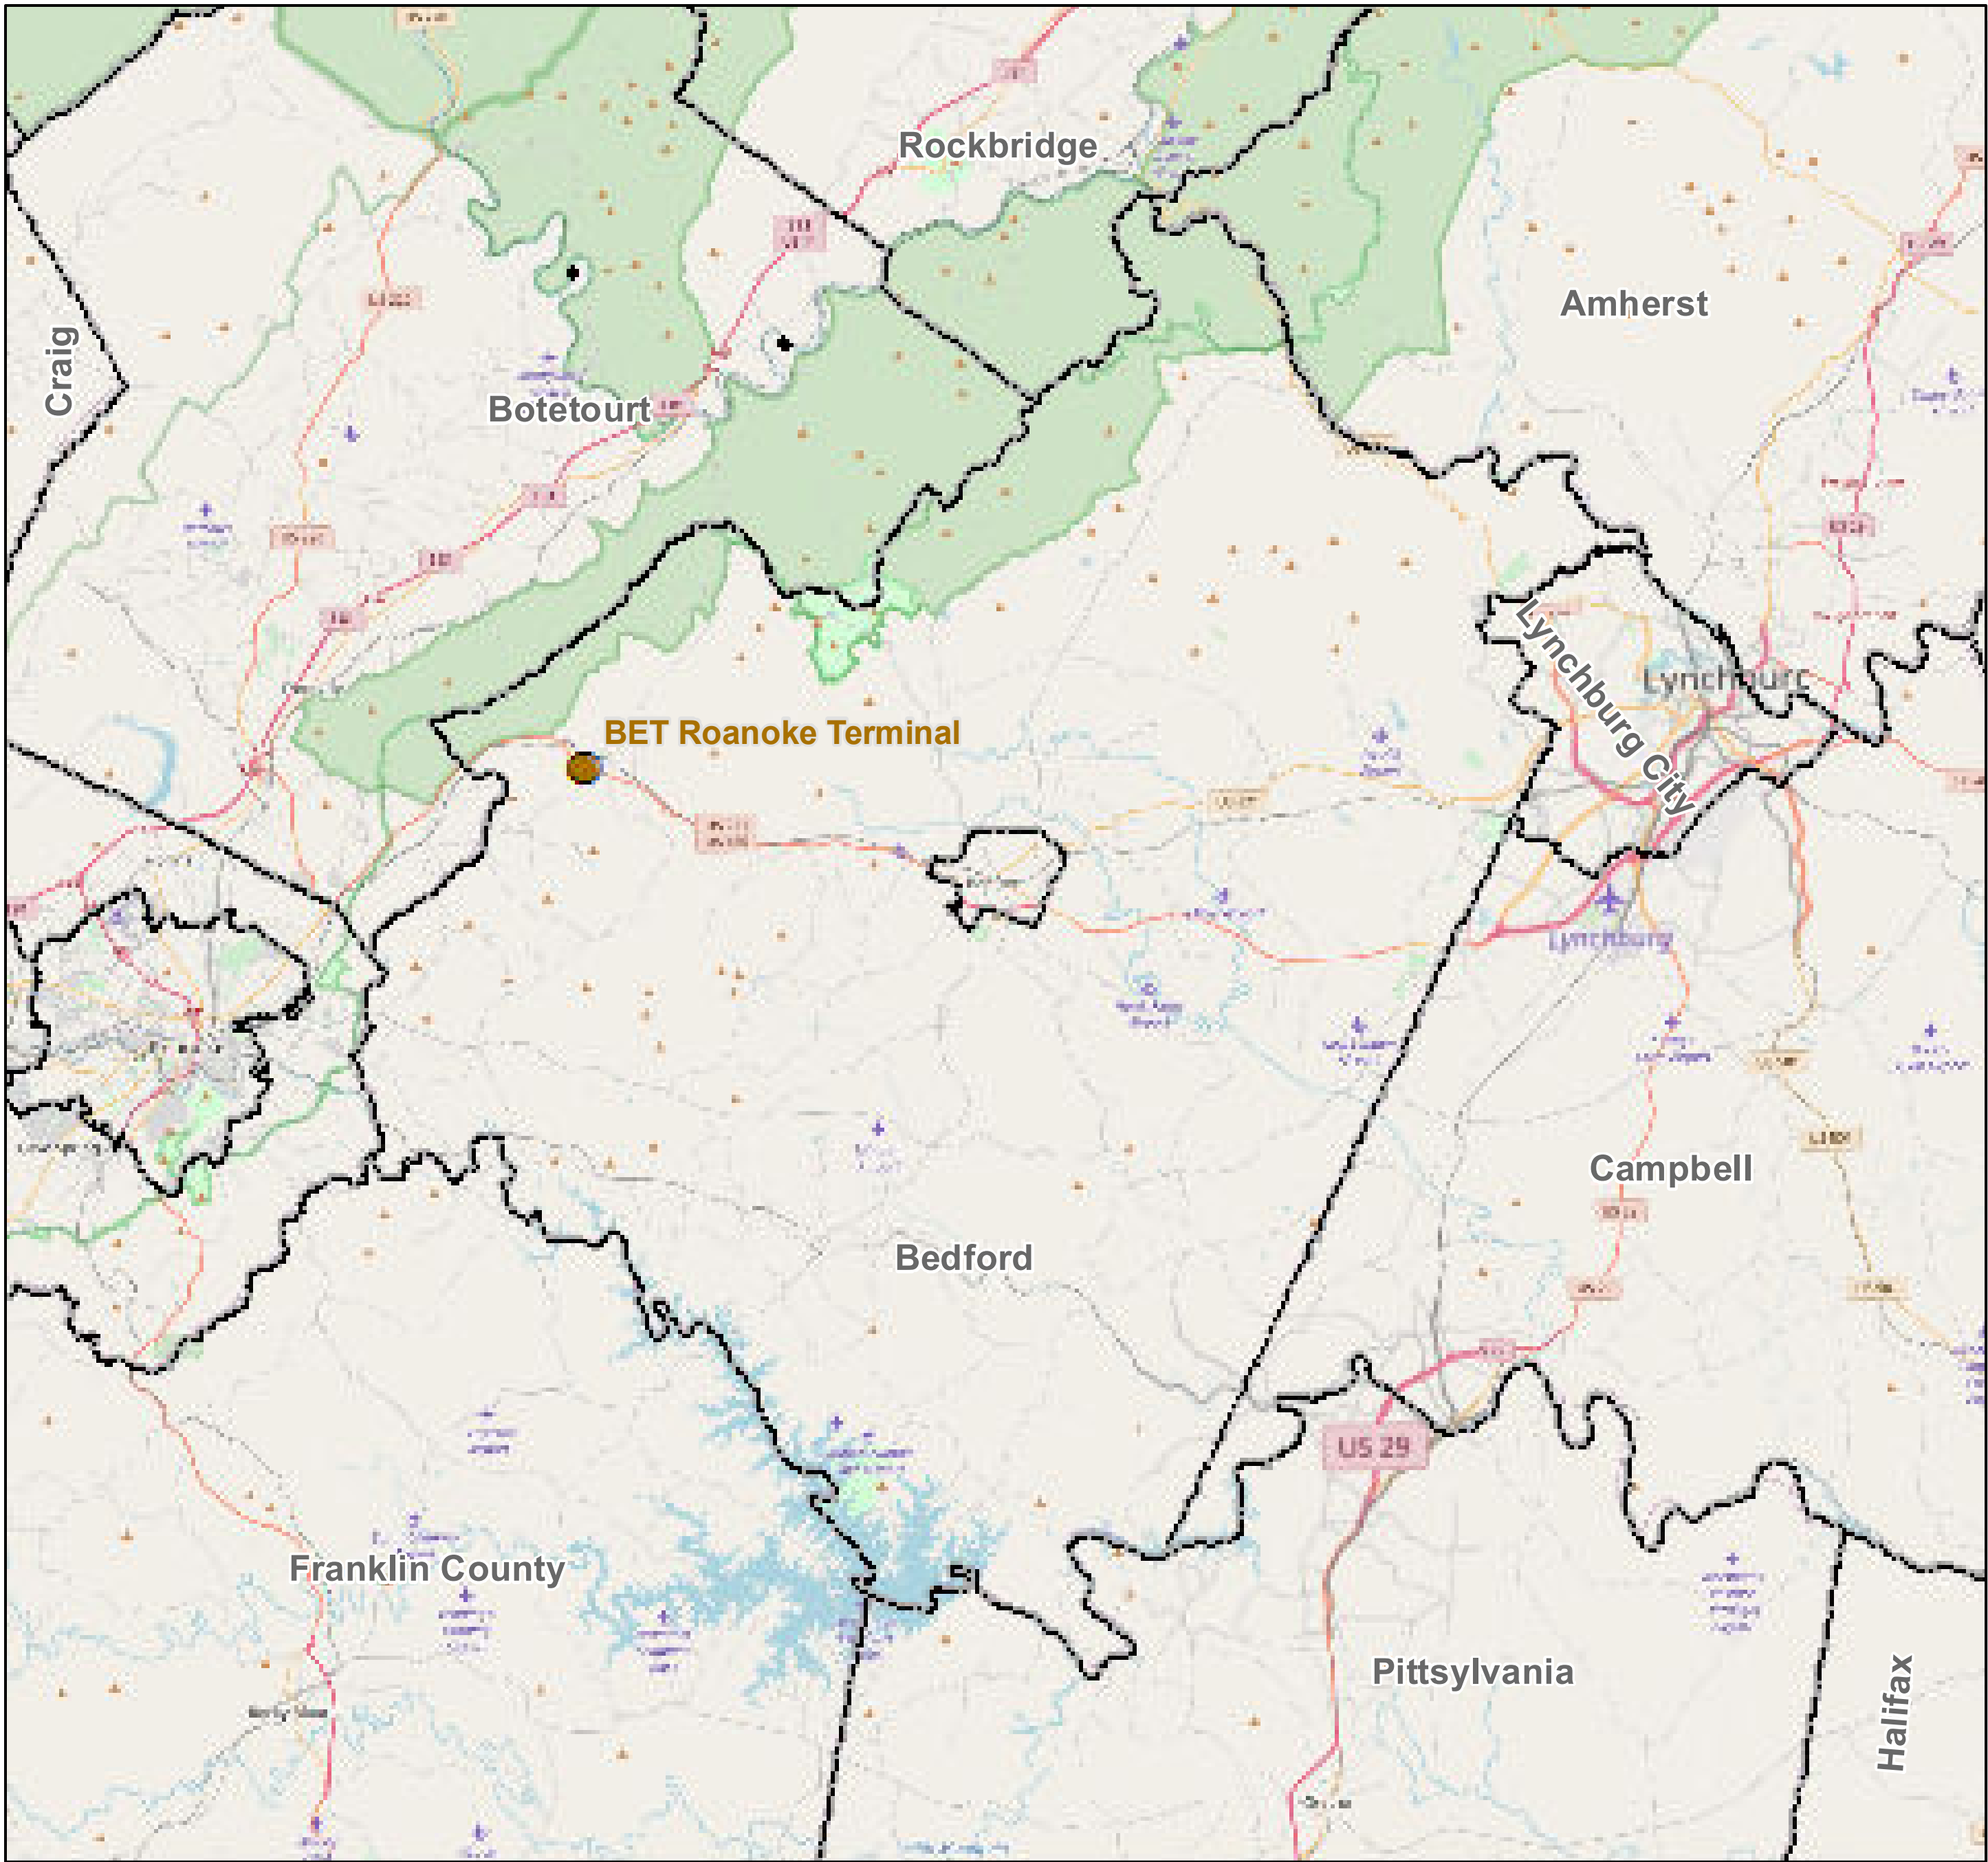

County: Bedford, Virginia

BUCKEYE PARTNERS, L.P.

For more detailed pipeline information see the NPMS public viewer at: www.npms.phmsa.dot.gov

1 in = 3.76 miles

Legend

- Buckeye Pipelines (0)
- Buckeye Facilities (1)
- State Boundaries
- County Boundaries

This map is not intended to be used to physically locate Buckeye's facilities. Facilities and other features are not to scale. Before conducting any excavation activities, you must first call your state One Call System to have all underground facilities physically located.