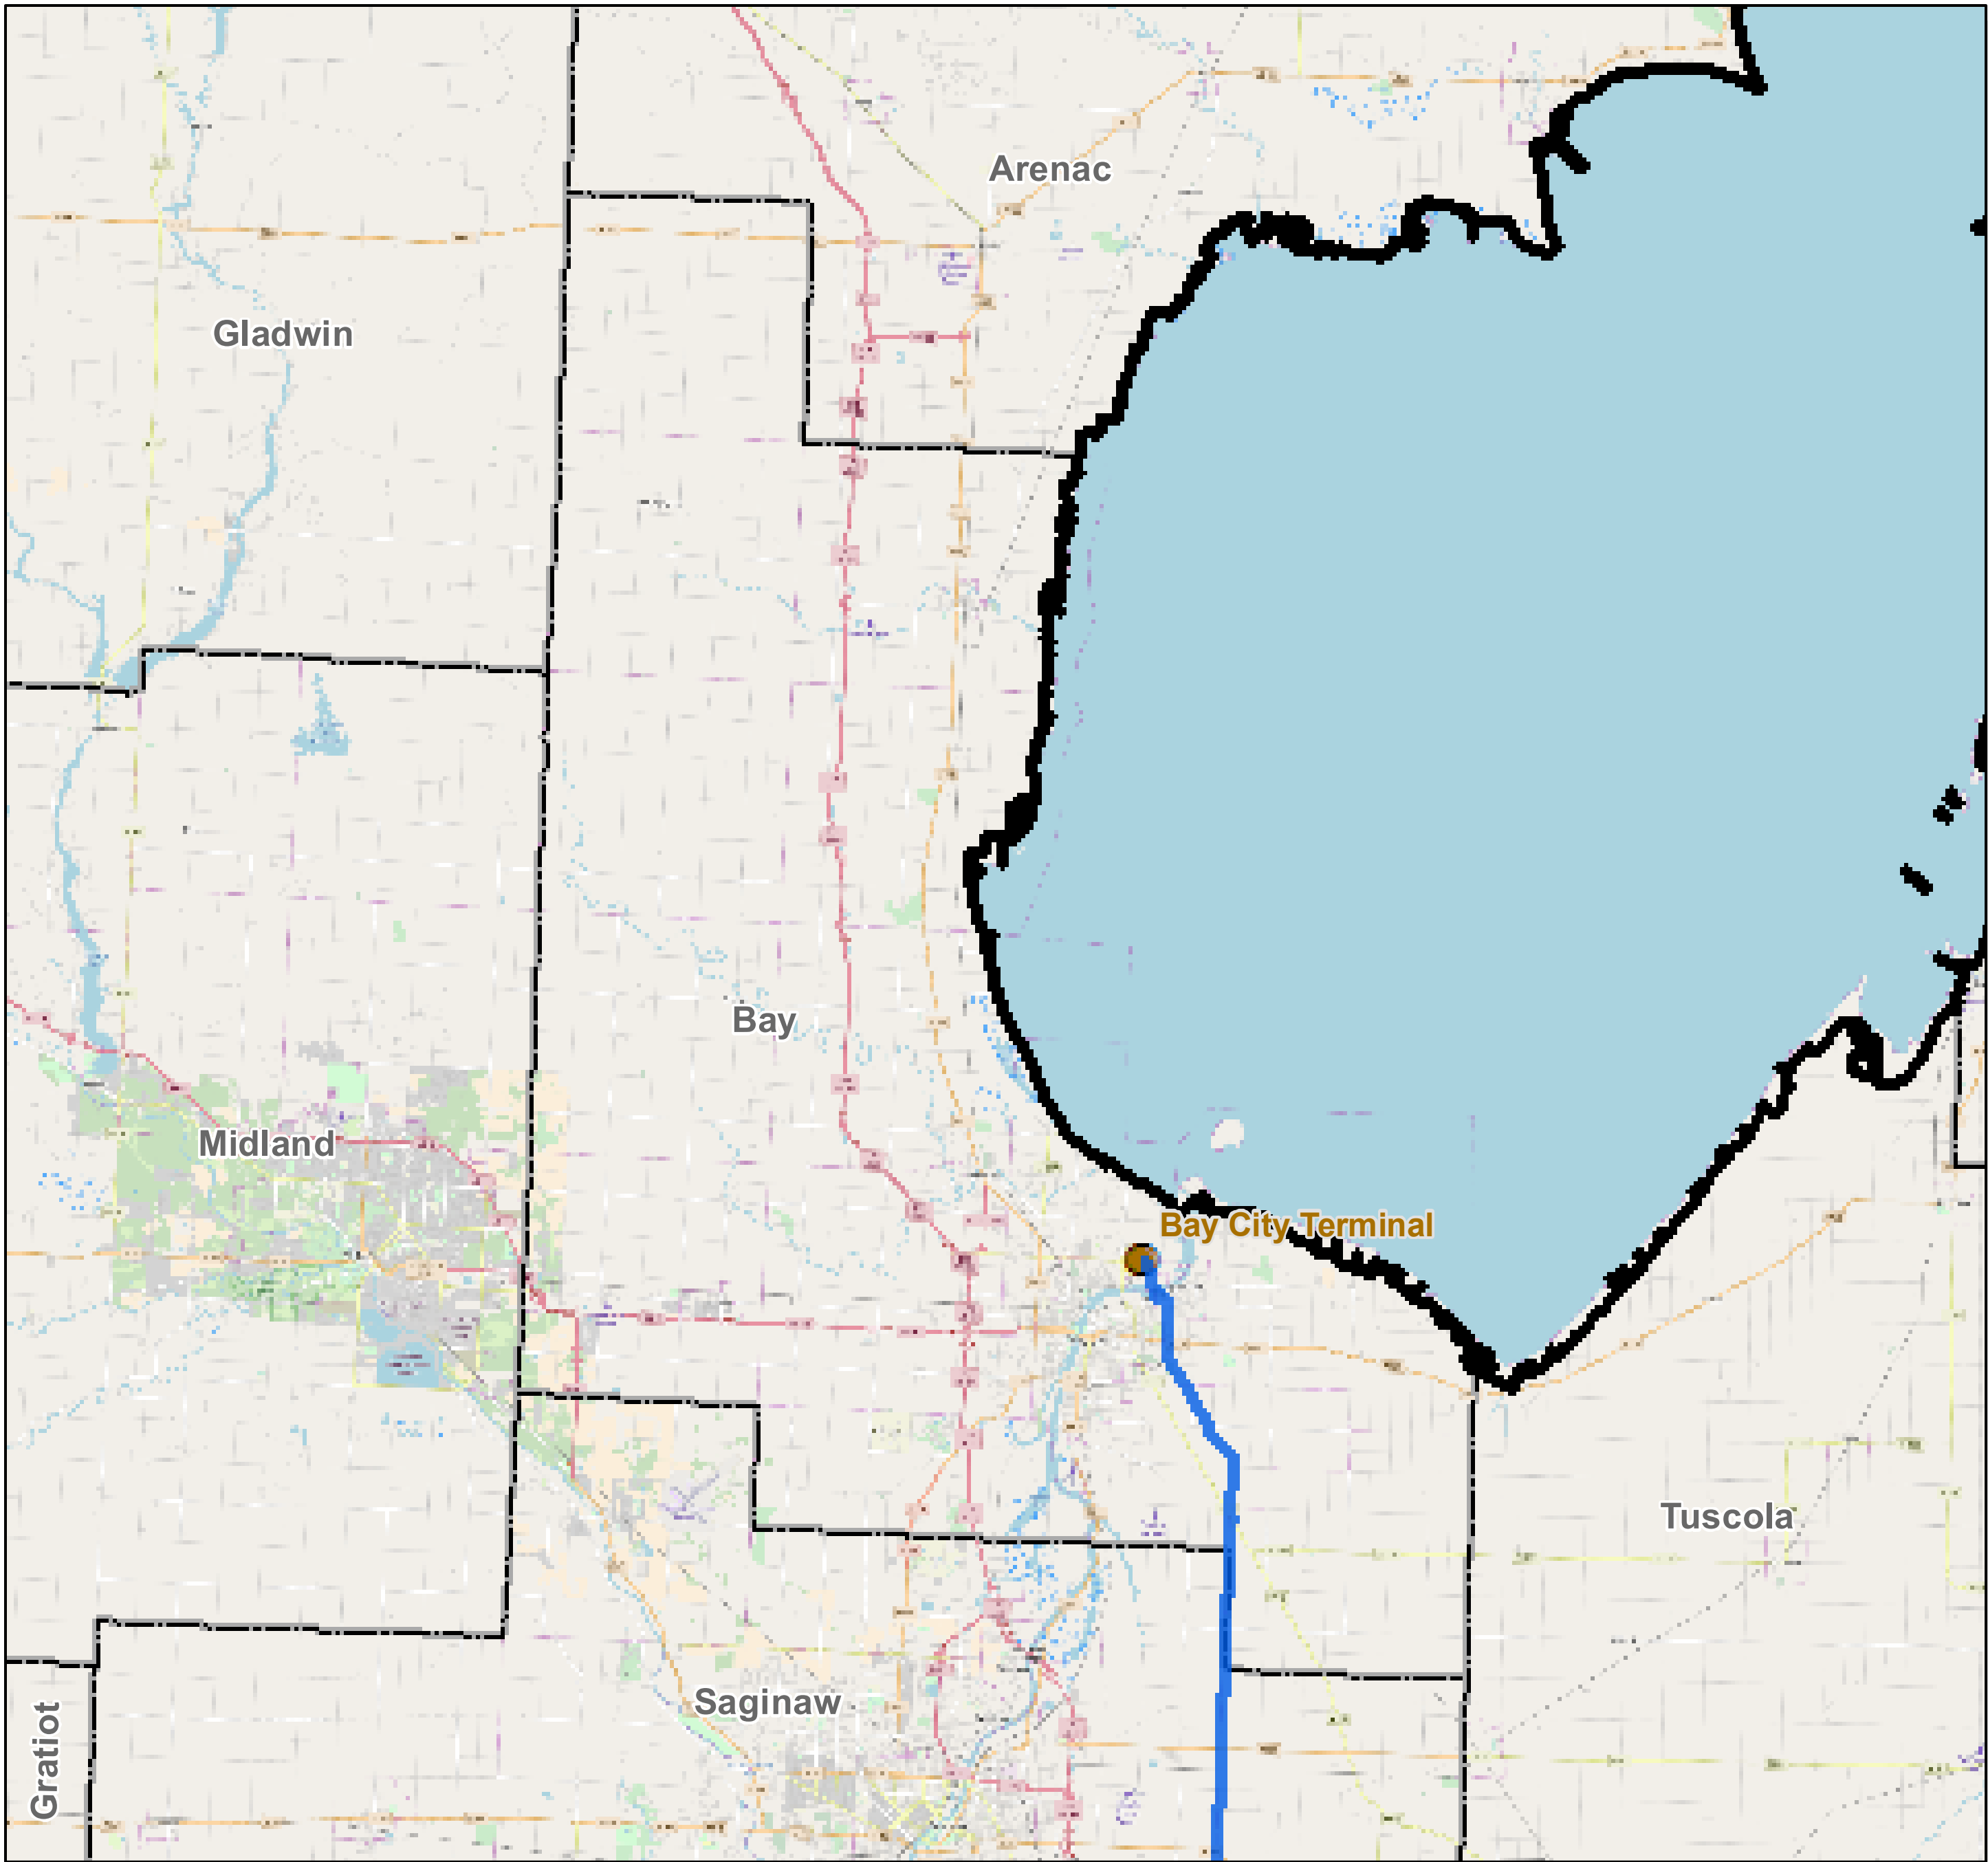

County: Bay, Michigan

BUCKEYE PARTNERS, L.P.

For more detailed pipeline information see the NPMS public viewer at: www.npms.phmsa.dot.gov

1 in = 3.25 miles

Legend

- Buckeye Pipelines (1)
- Buckeye Facilities (1)
- State Boundaries
- County Boundaries

This map is not intended to be used to physically locate Buckeye's facilities. Facilities and other features are not to scale. Before conducting any excavation activities, you must first call your state One Call System to have all underground facilities physically located.