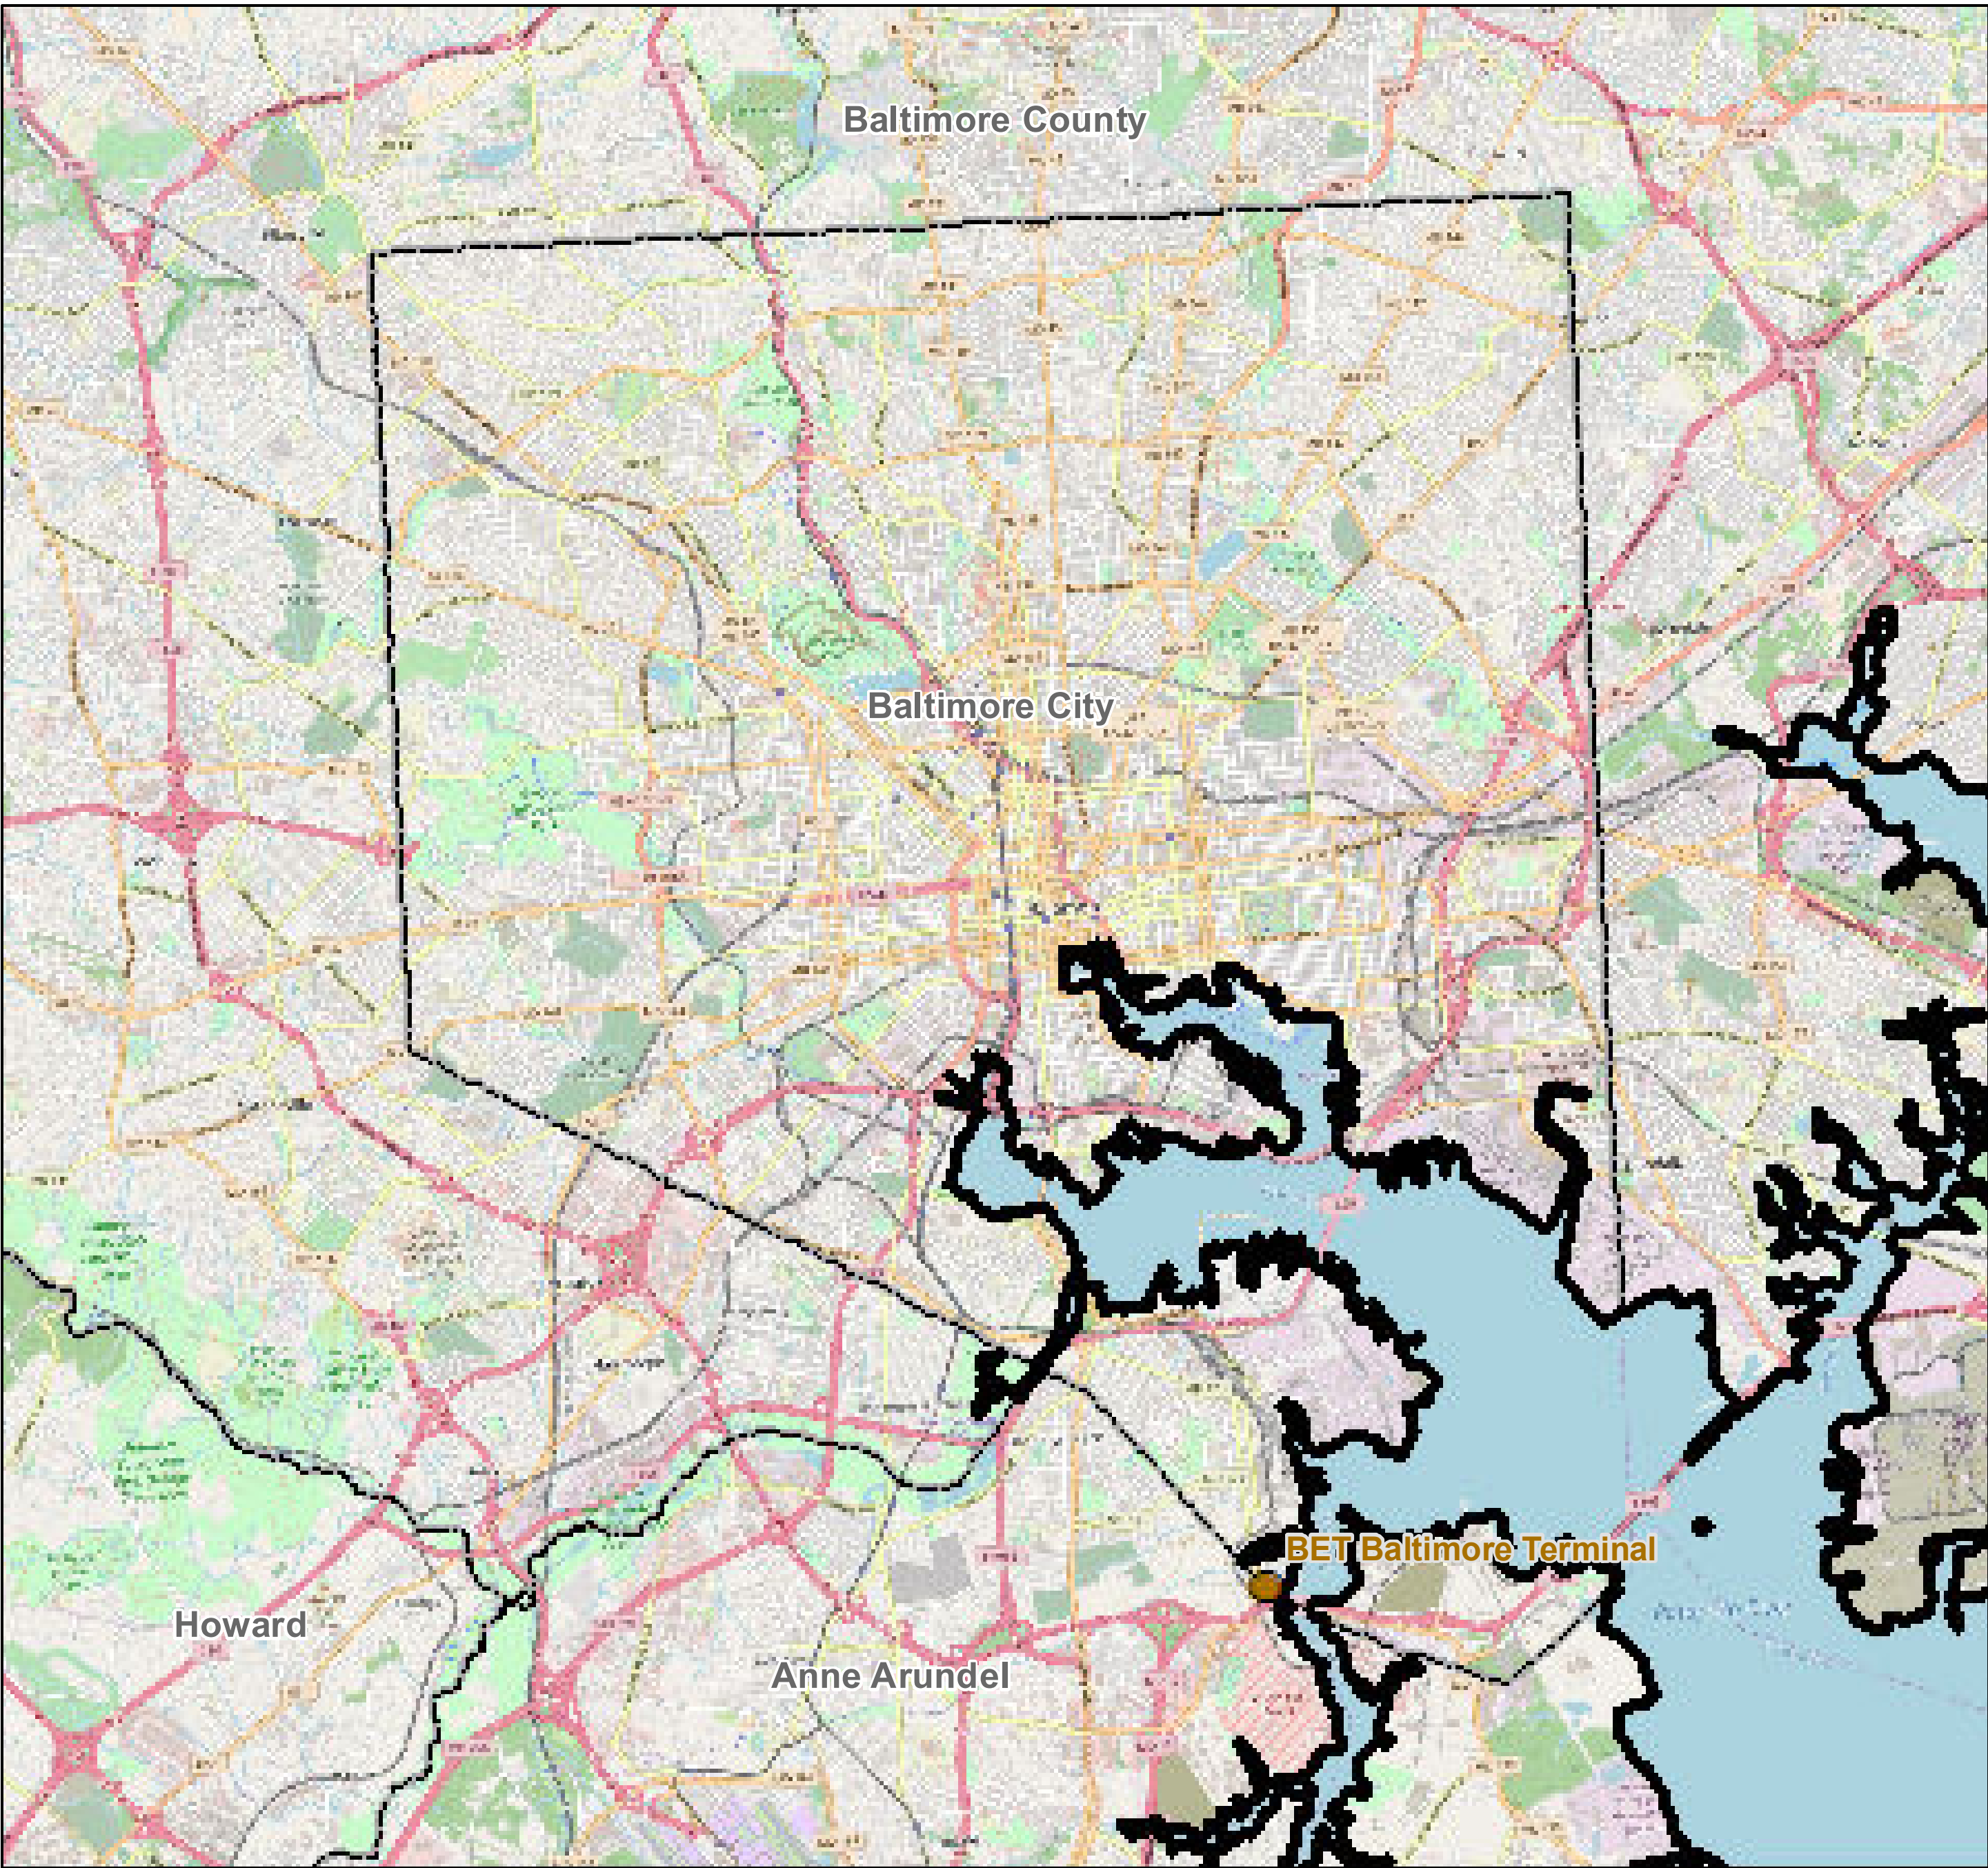

# County: Baltimore City, Maryland

**BUCKEYE PARTNERS, L.P.**

For more detailed pipeline information see the NPMS public viewer at: [www.npms.phmsa.dot.gov](http://www.npms.phmsa.dot.gov)

1 in = 1.08 miles

### Legend

- Buckeye Pipelines (0)
- Buckeye Facilities (1)
- State Boundaries
- County Boundaries

This map is not intended to be used to physically locate Buckeye's facilities. Facilities and other features are not to scale. Before conducting any excavation activities, you must first call your state One Call System to have all underground facilities physically located.