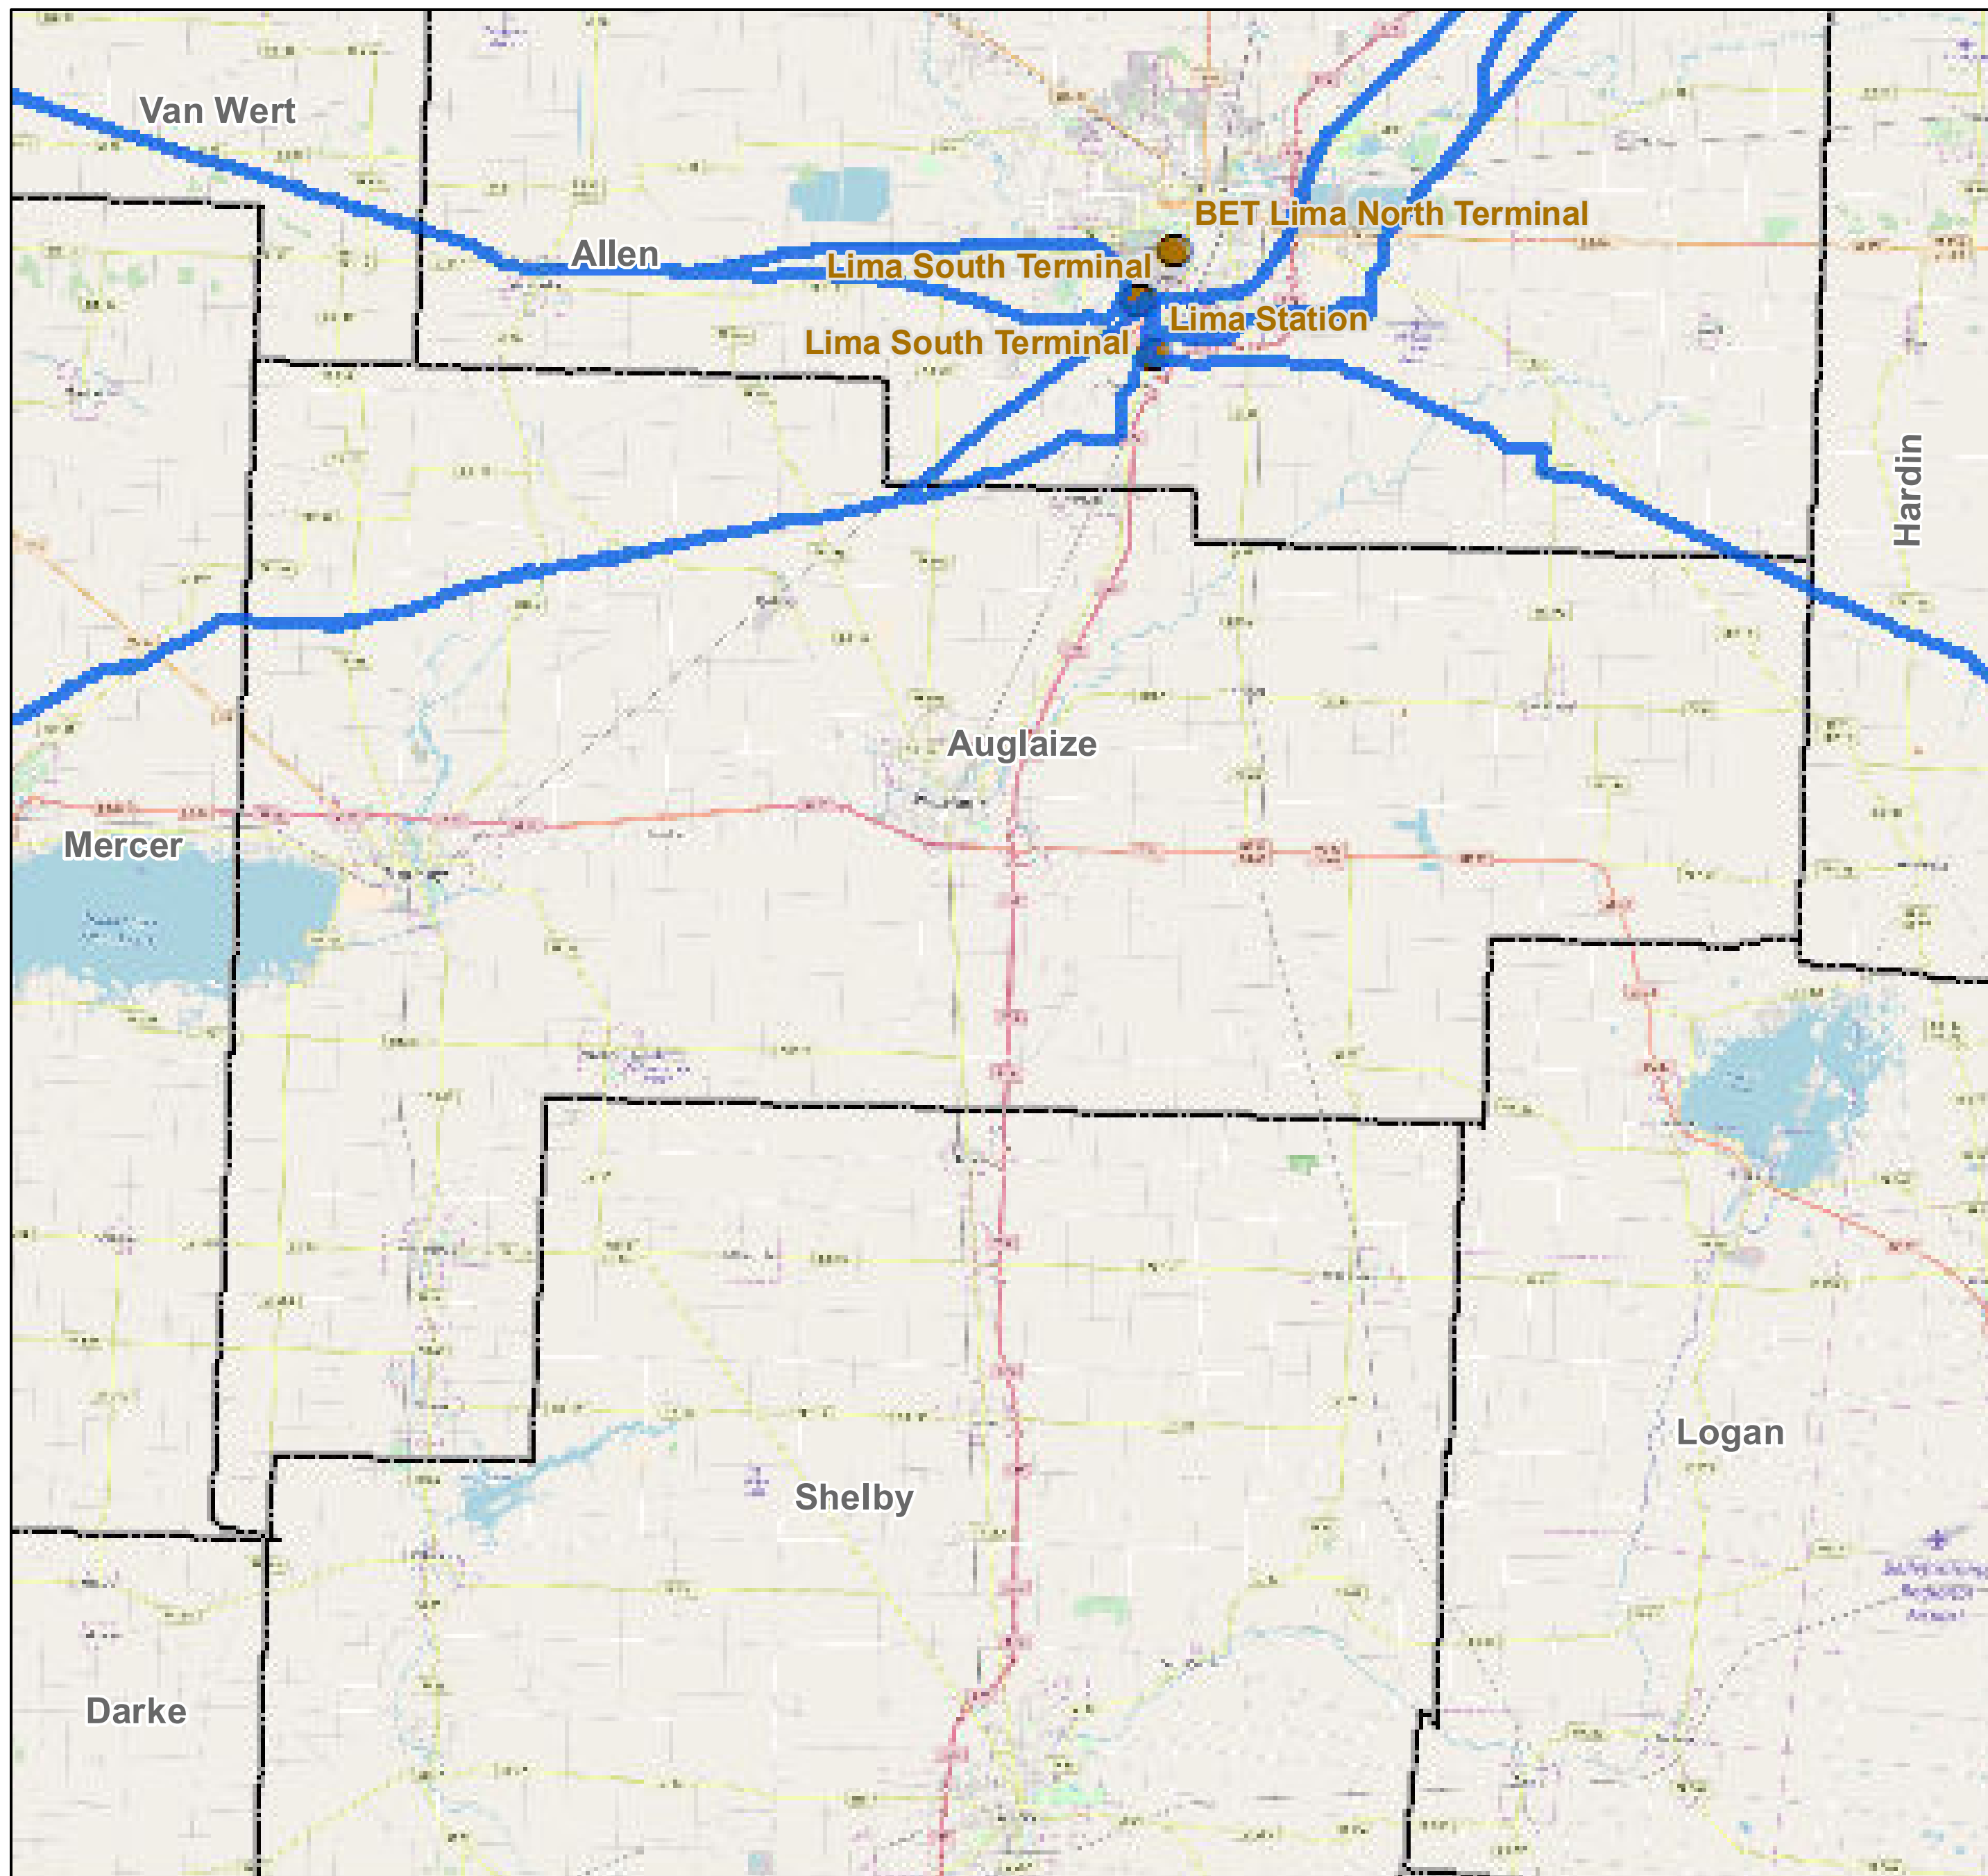

County: Auglaize, Ohio

BUCKEYE PARTNERS, L.P.

For more detailed pipeline information see the NPMS public viewer at: www.npms.phmsa.dot.gov

1 in = 2.58 miles

Legend

-  Buckeye Pipelines (3)
-  Buckeye Facilities (0)
-  State Boundaries
-  County Boundaries

This map is not intended to be used to physically locate Buckeye's facilities. Facilities and other features are not to scale. Before conducting any excavation activities, you must first call your state One Call System to have all underground facilities physically located.