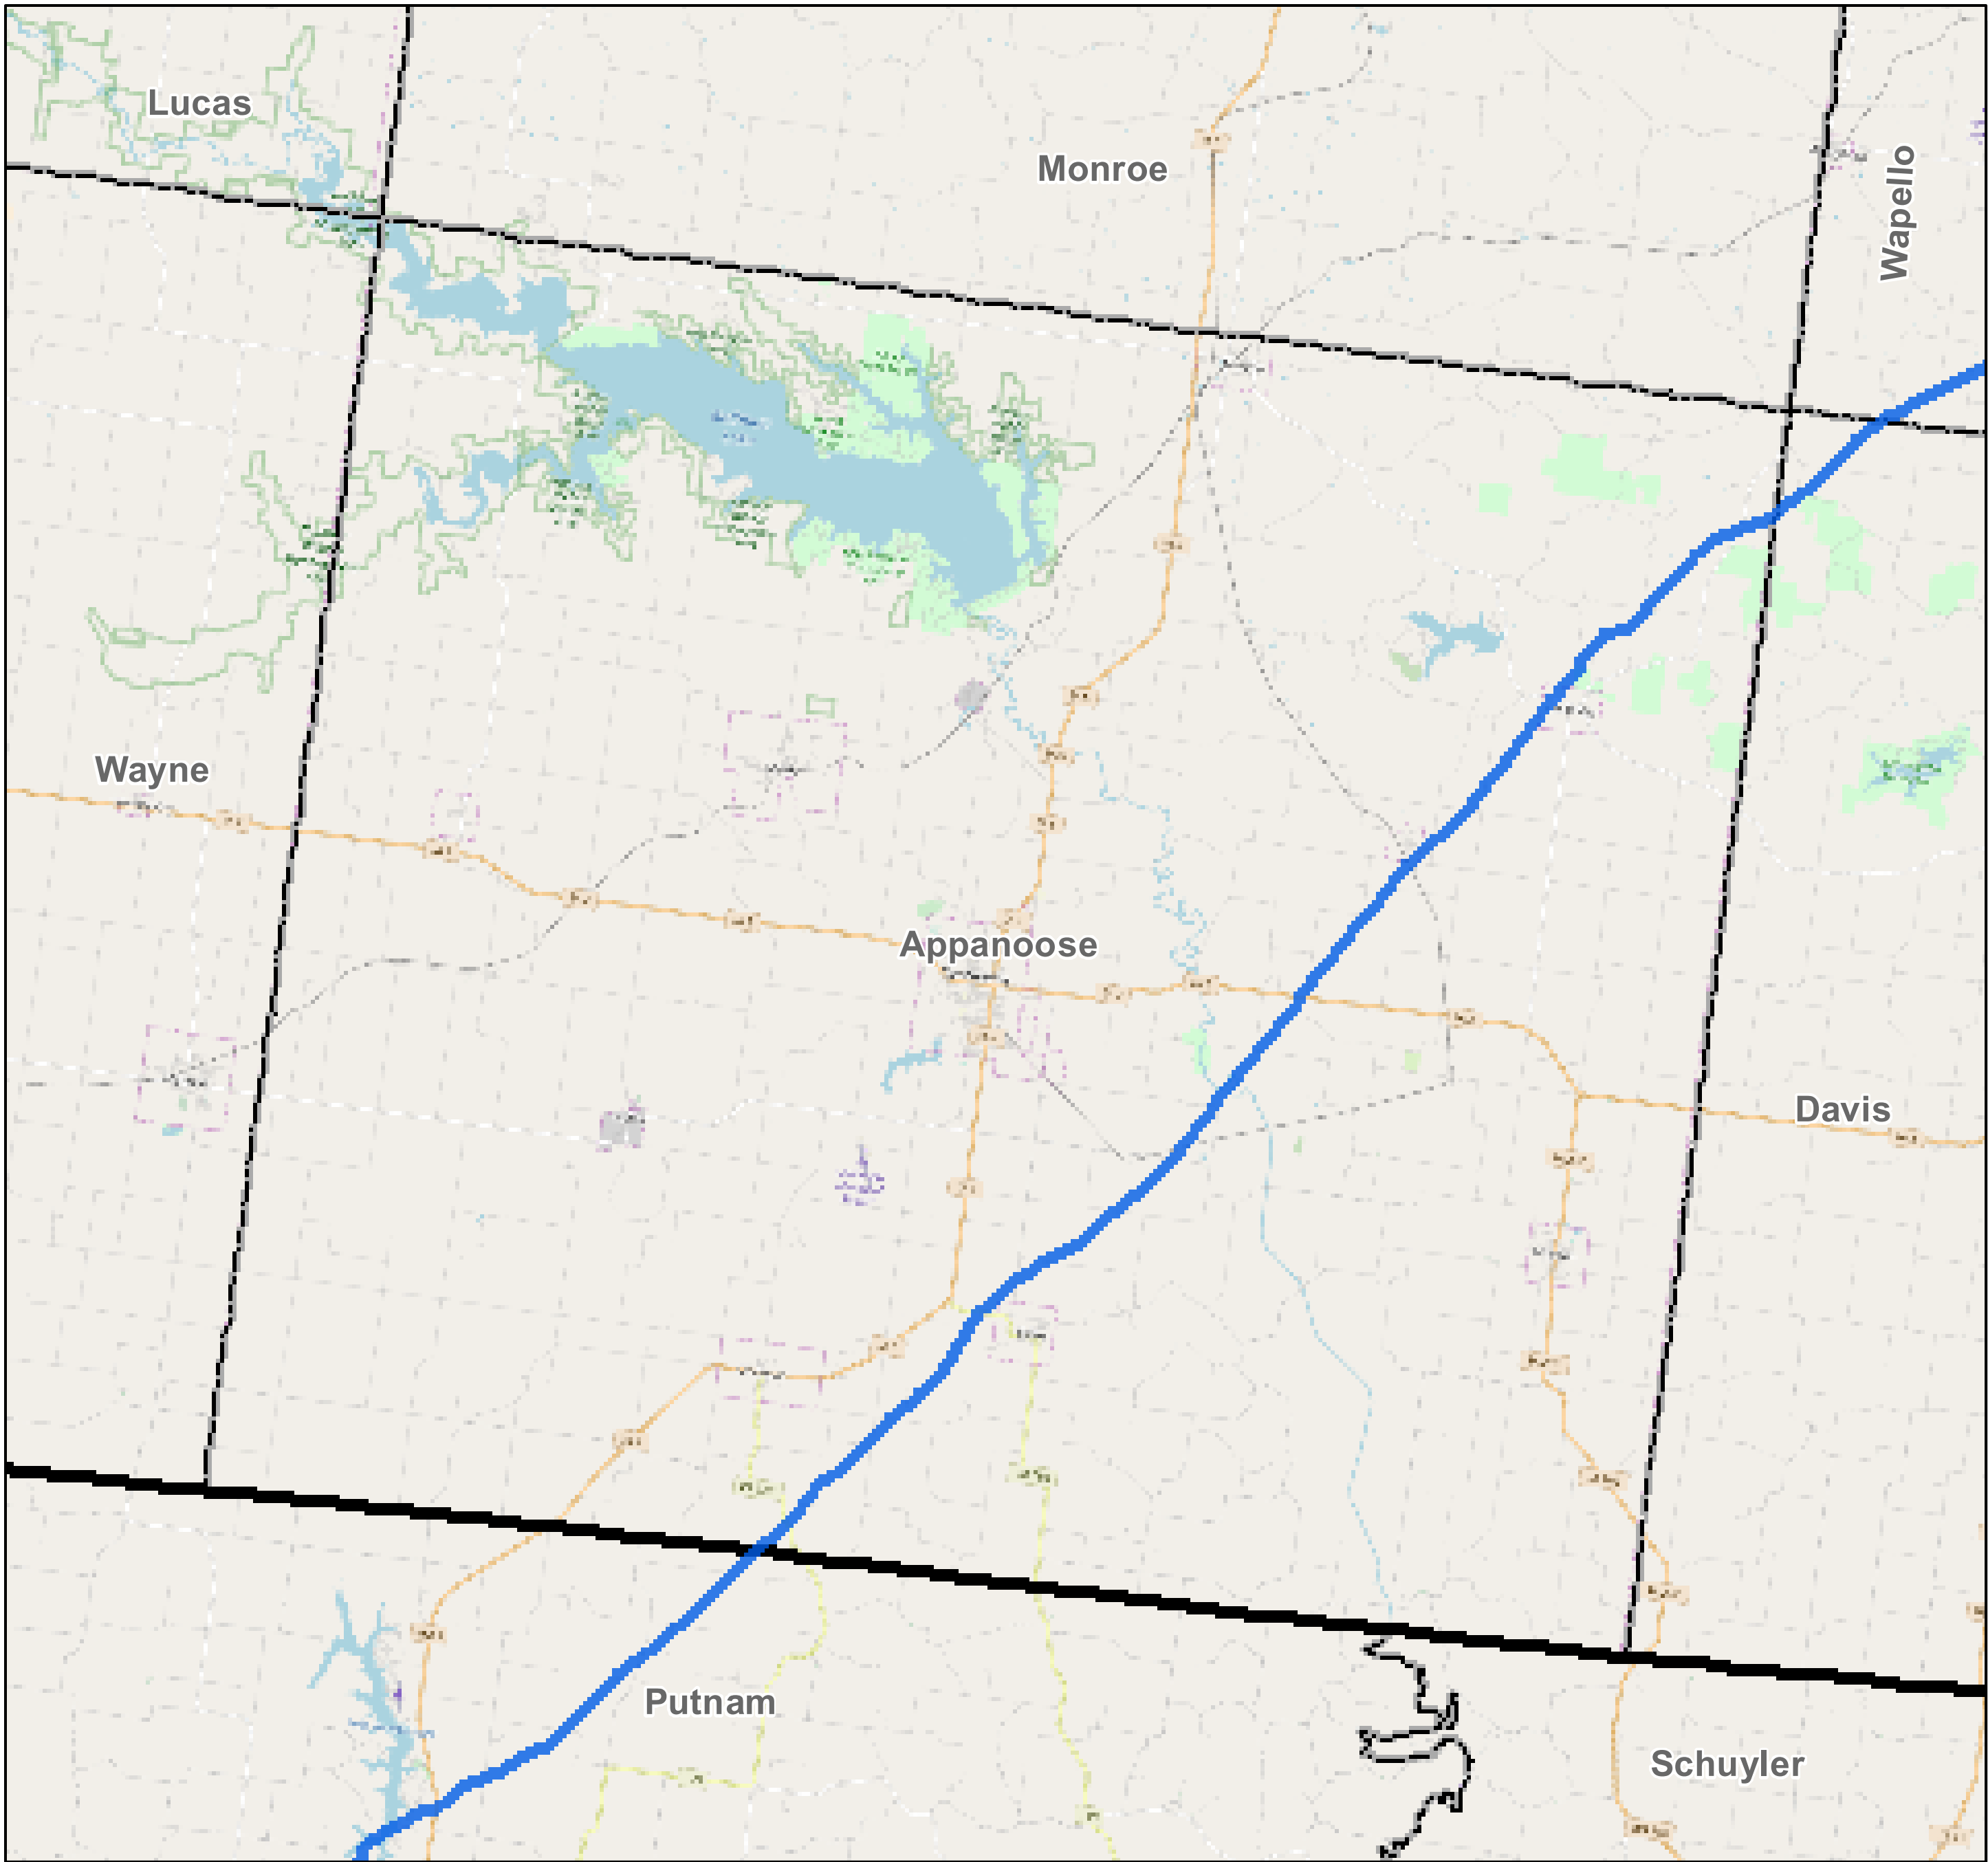

County: Appanoose, Iowa

BUCKEYE PARTNERS, L.P.

For more detailed pipeline information see the NPMS public viewer at: www.npms.phmsa.dot.gov

1 in = 2.26 miles

Legend

- Buckeye Pipelines (2)
- Buckeye Facilities (0)
- State Boundaries
- County Boundaries

This map is not intended to be used to physically locate Buckeye's facilities. Facilities and other features are not to scale. Before conducting any excavation activities, you must first call your state One Call System to have all underground facilities physically located.