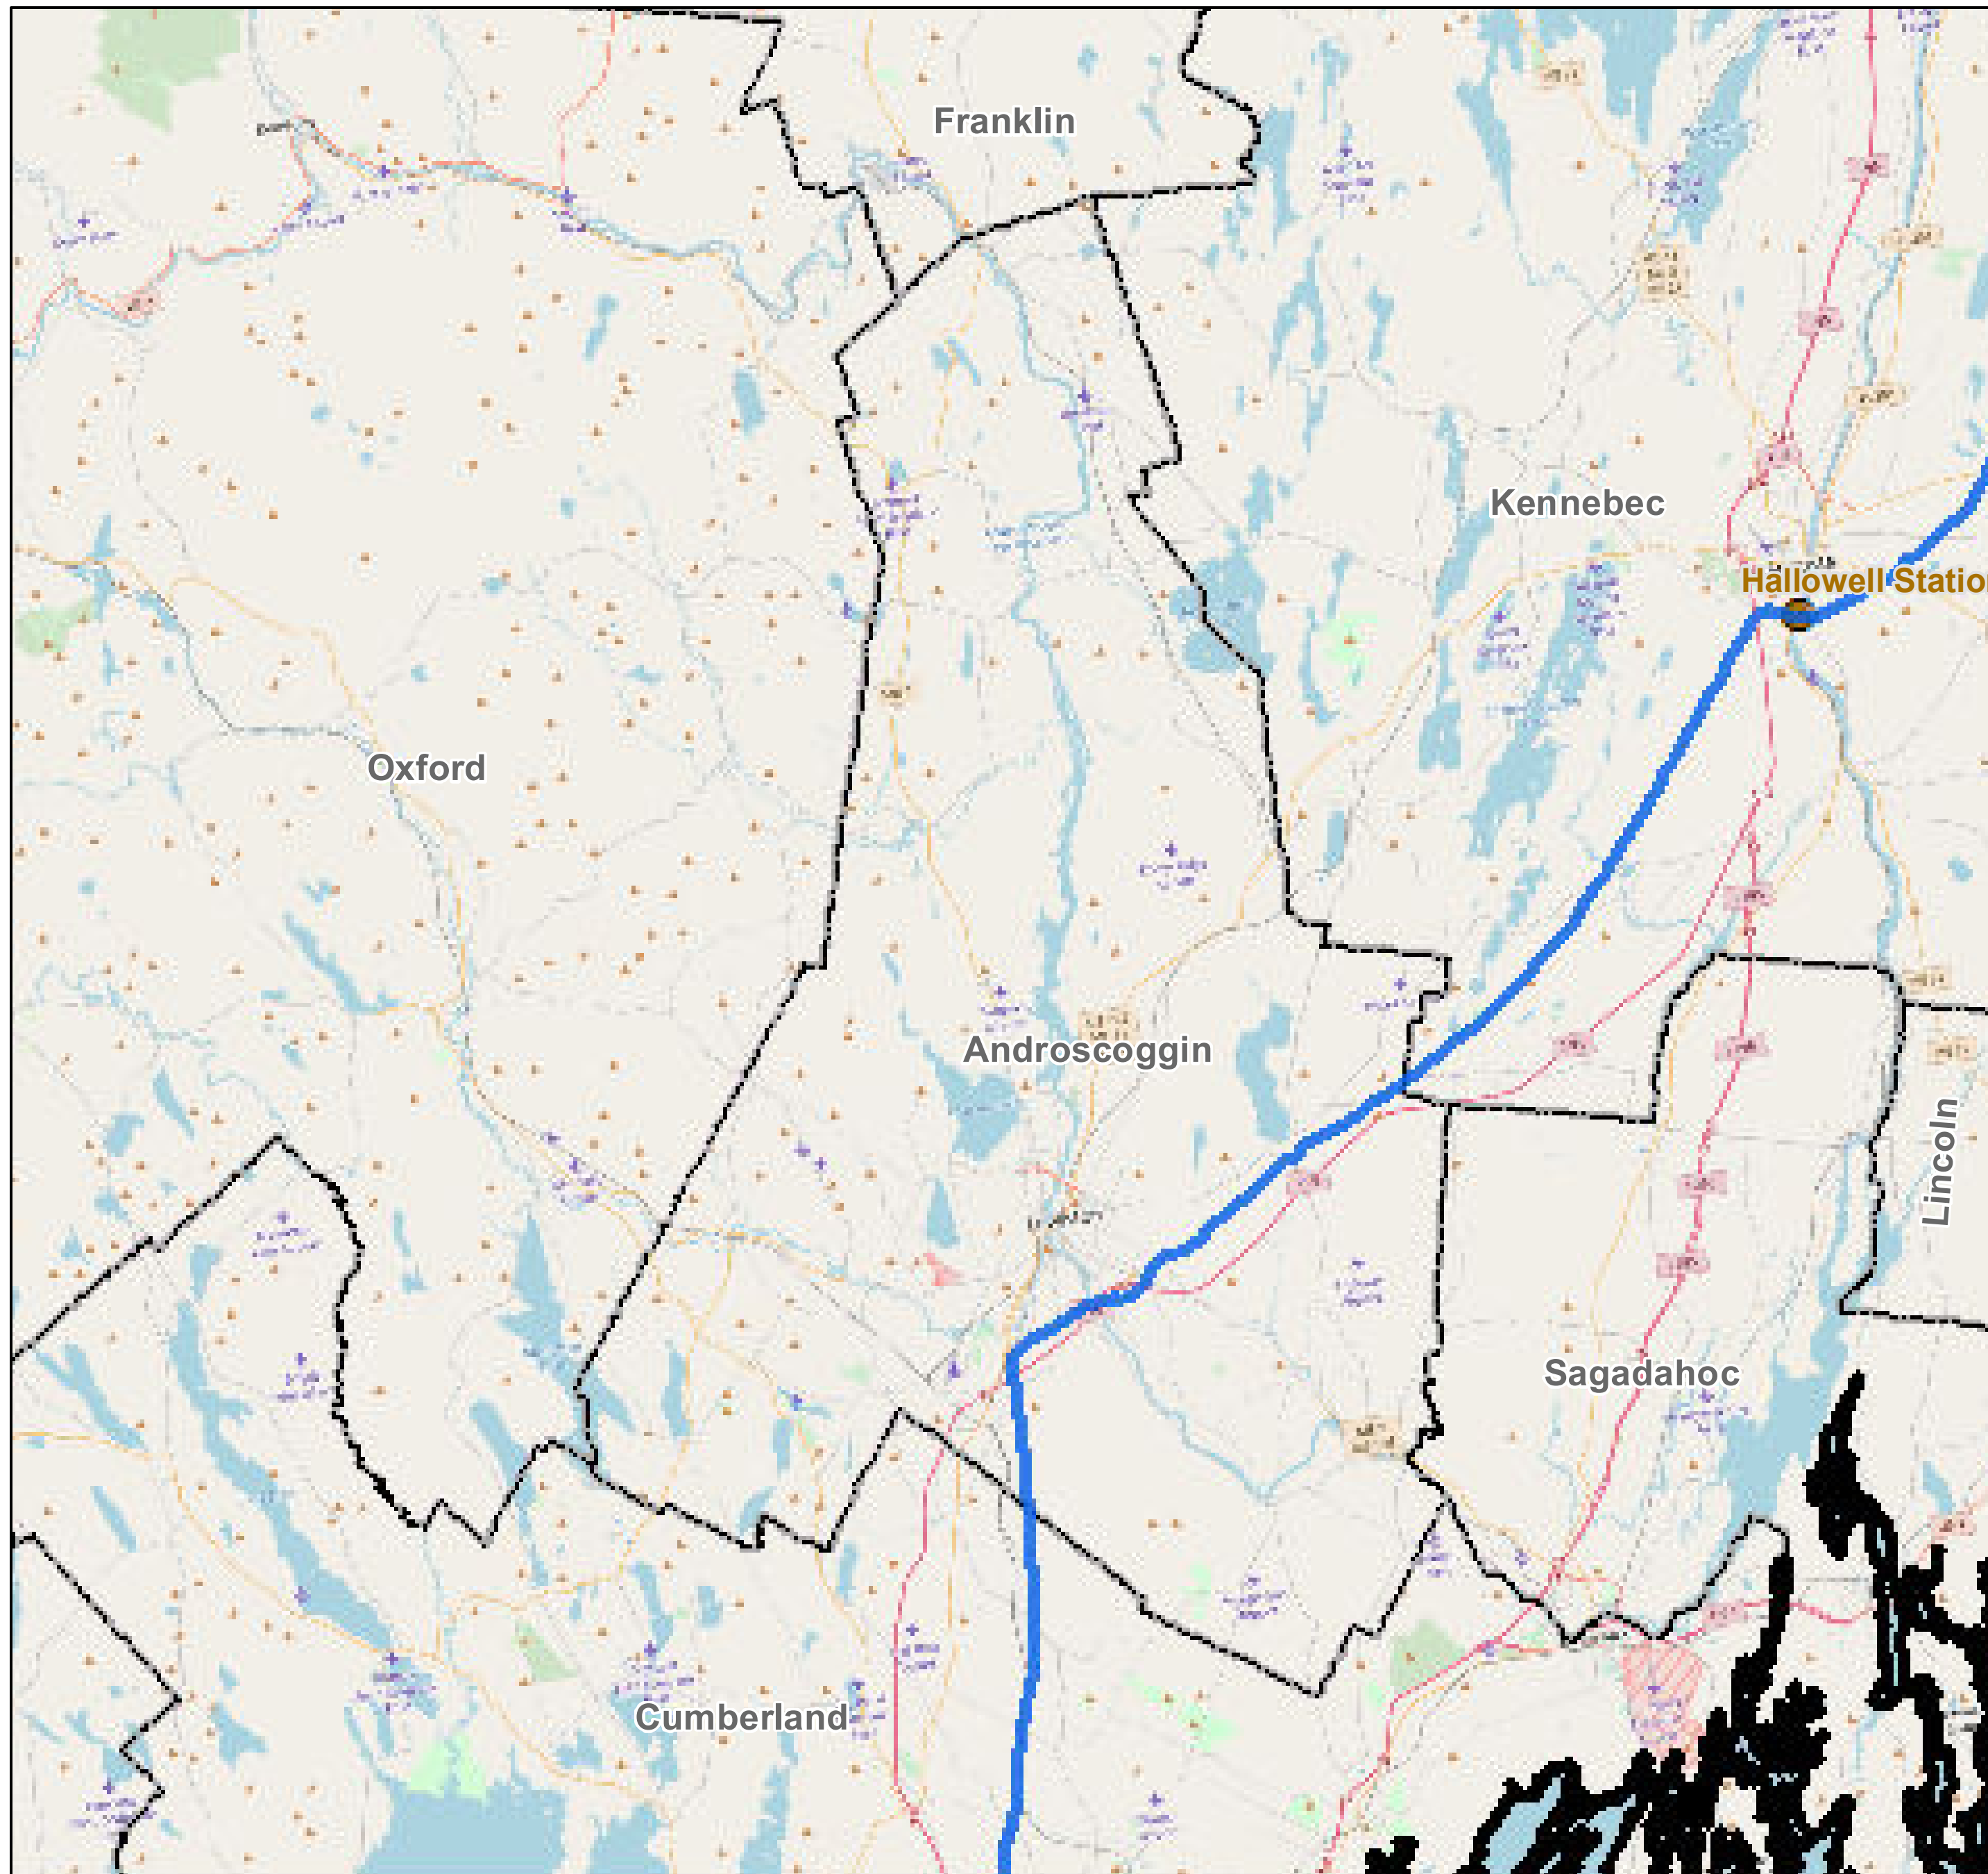

County: Androscoggin, Maine

BUCKEYE PARTNERS, L.P.

For more detailed pipeline information see the NPMS public viewer at: www.npms.phmsa.dot.gov

1 in = 3.56 miles

Legend

-  Buckeye Pipelines (1)
-  Buckeye Facilities (0)
-  State Boundaries
-  County Boundaries

This map is not intended to be used to physically locate Buckeye's facilities. Facilities and other features are not to scale. Before conducting any excavation activities, you must first call your state One Call System to have all underground facilities physically located.