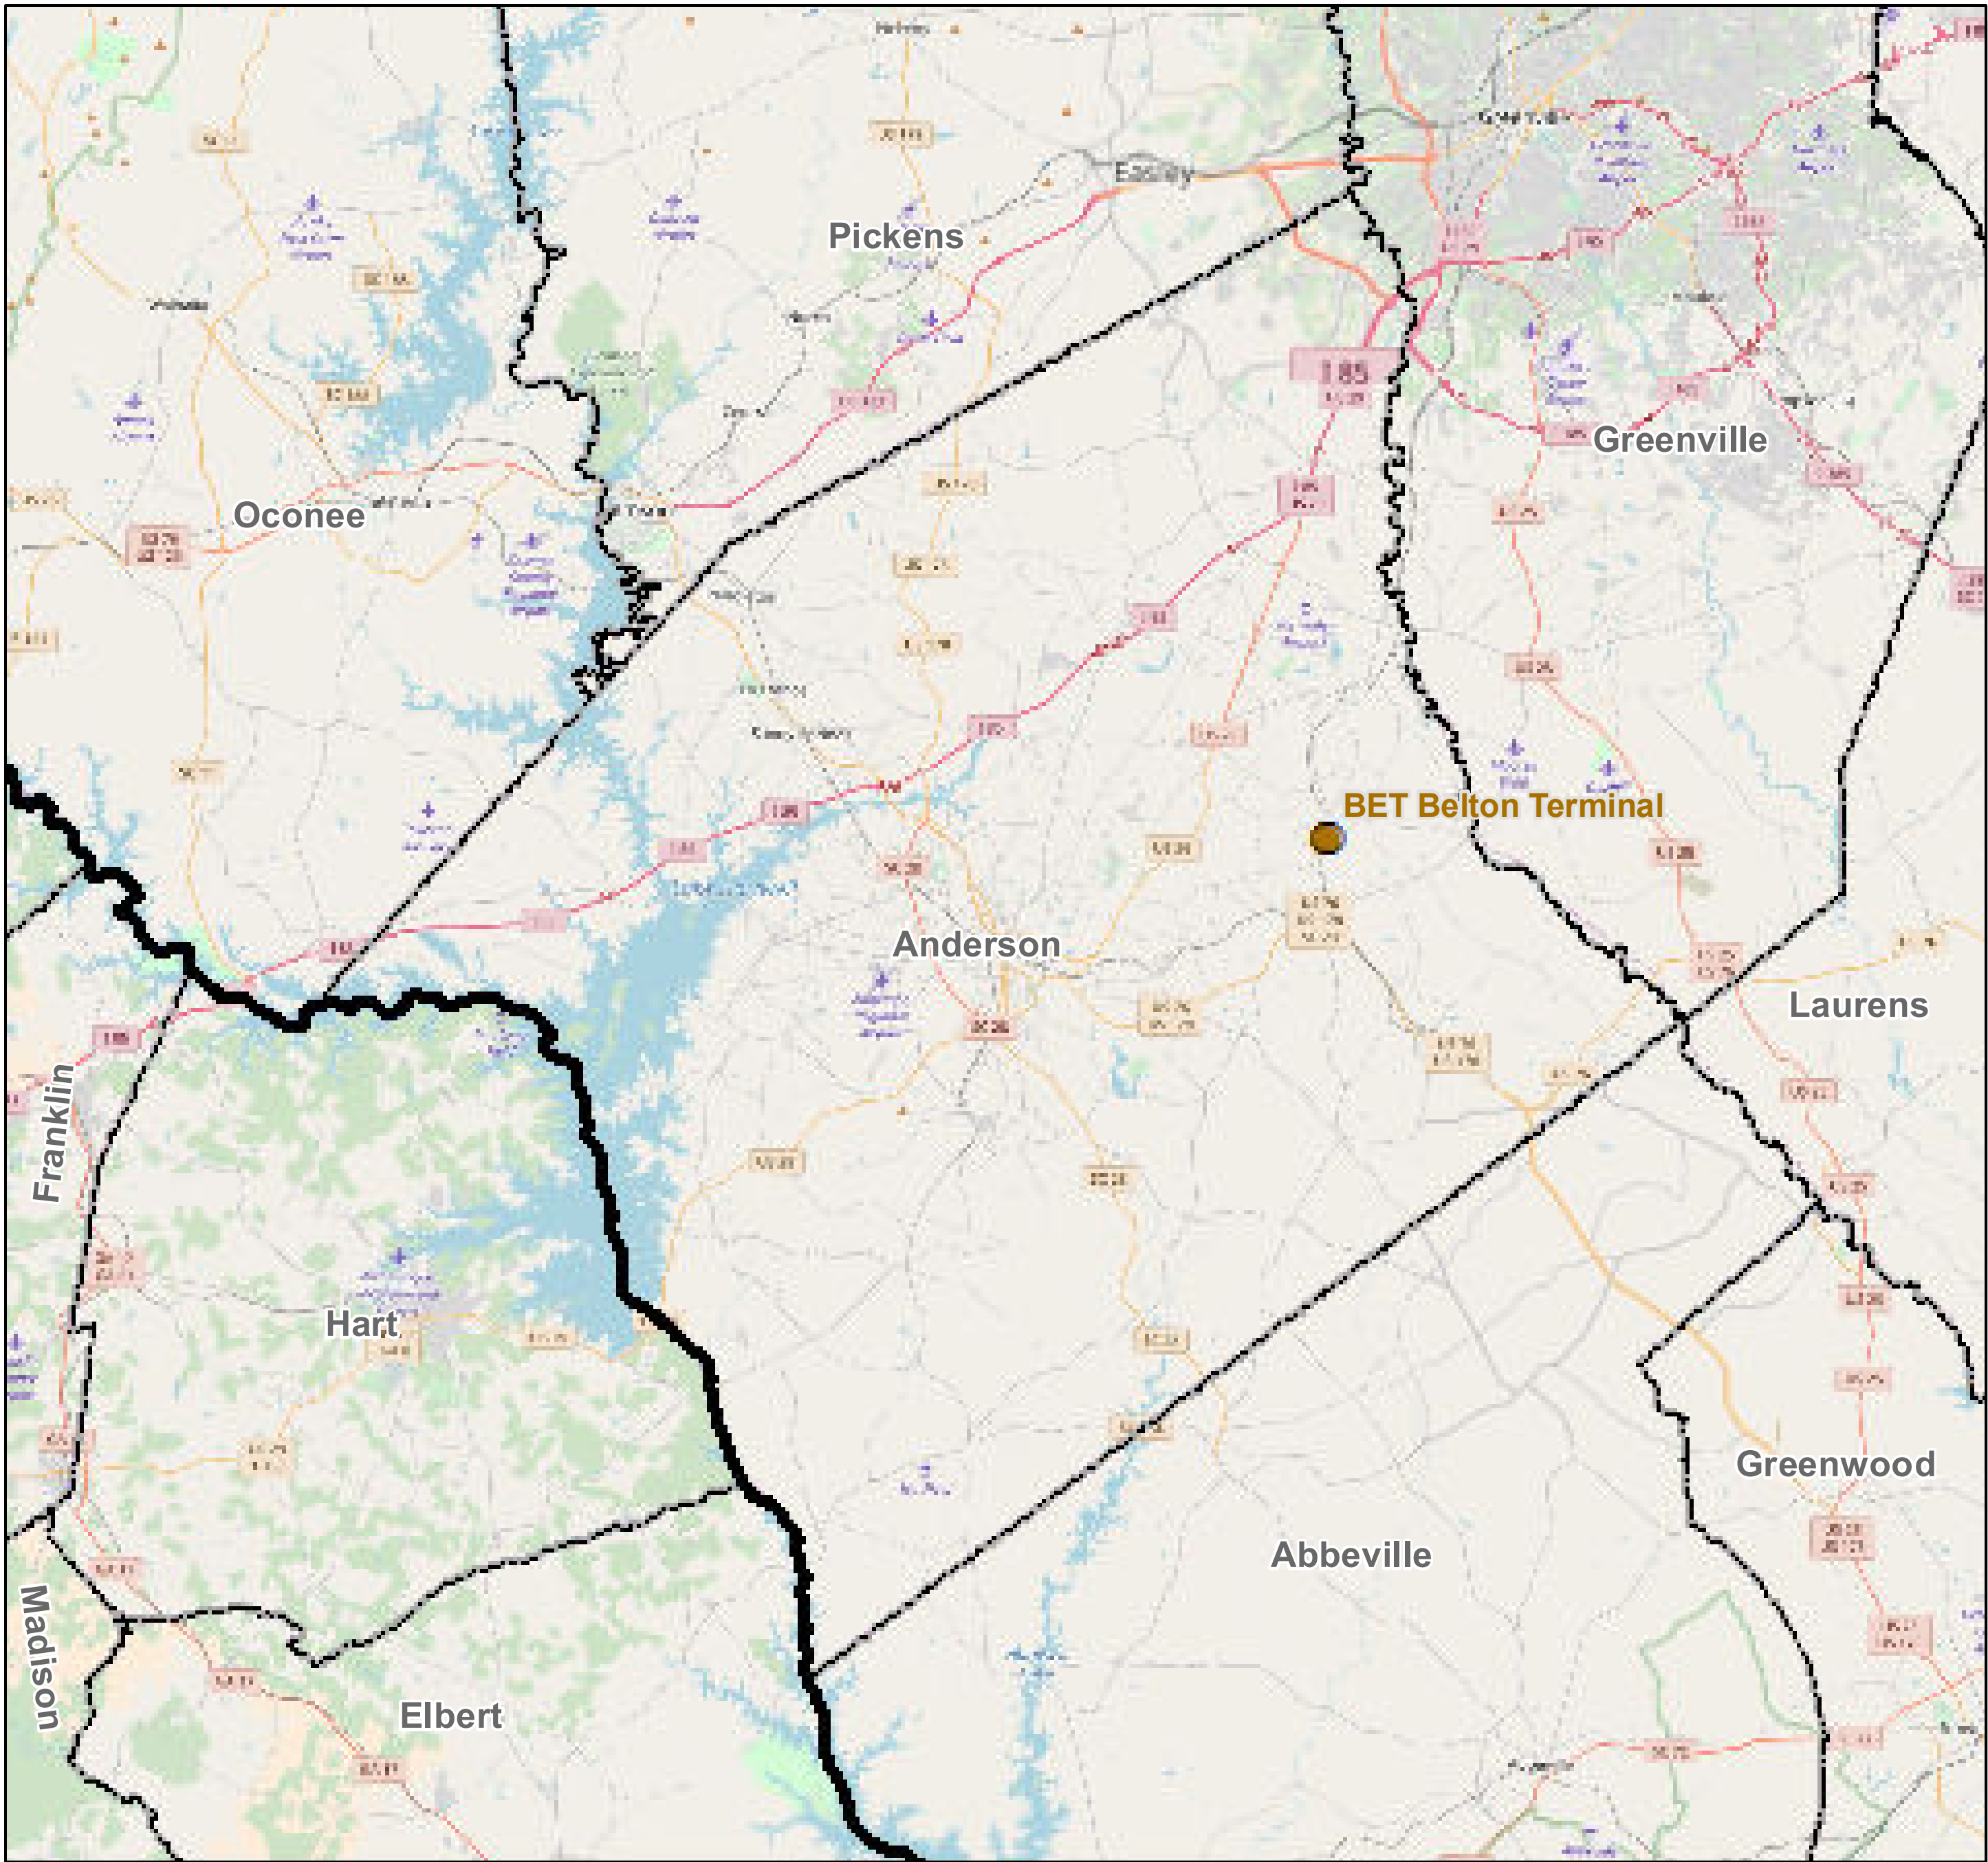

County: Anderson, South Carolina

BUCKEYE PARTNERS, L.P.

For more detailed pipeline information see the NPMS public viewer at: www.npms.phmsa.dot.gov

1 in = 3.72 miles

Legend

- Buckeye Pipelines (0)
- Buckeye Facilities (1)
- State Boundaries
- County Boundaries

This map is not intended to be used to physically locate Buckeye's facilities. Facilities and other features are not to scale. Before conducting any excavation activities, you must first call your state One Call System to have all underground facilities physically located.