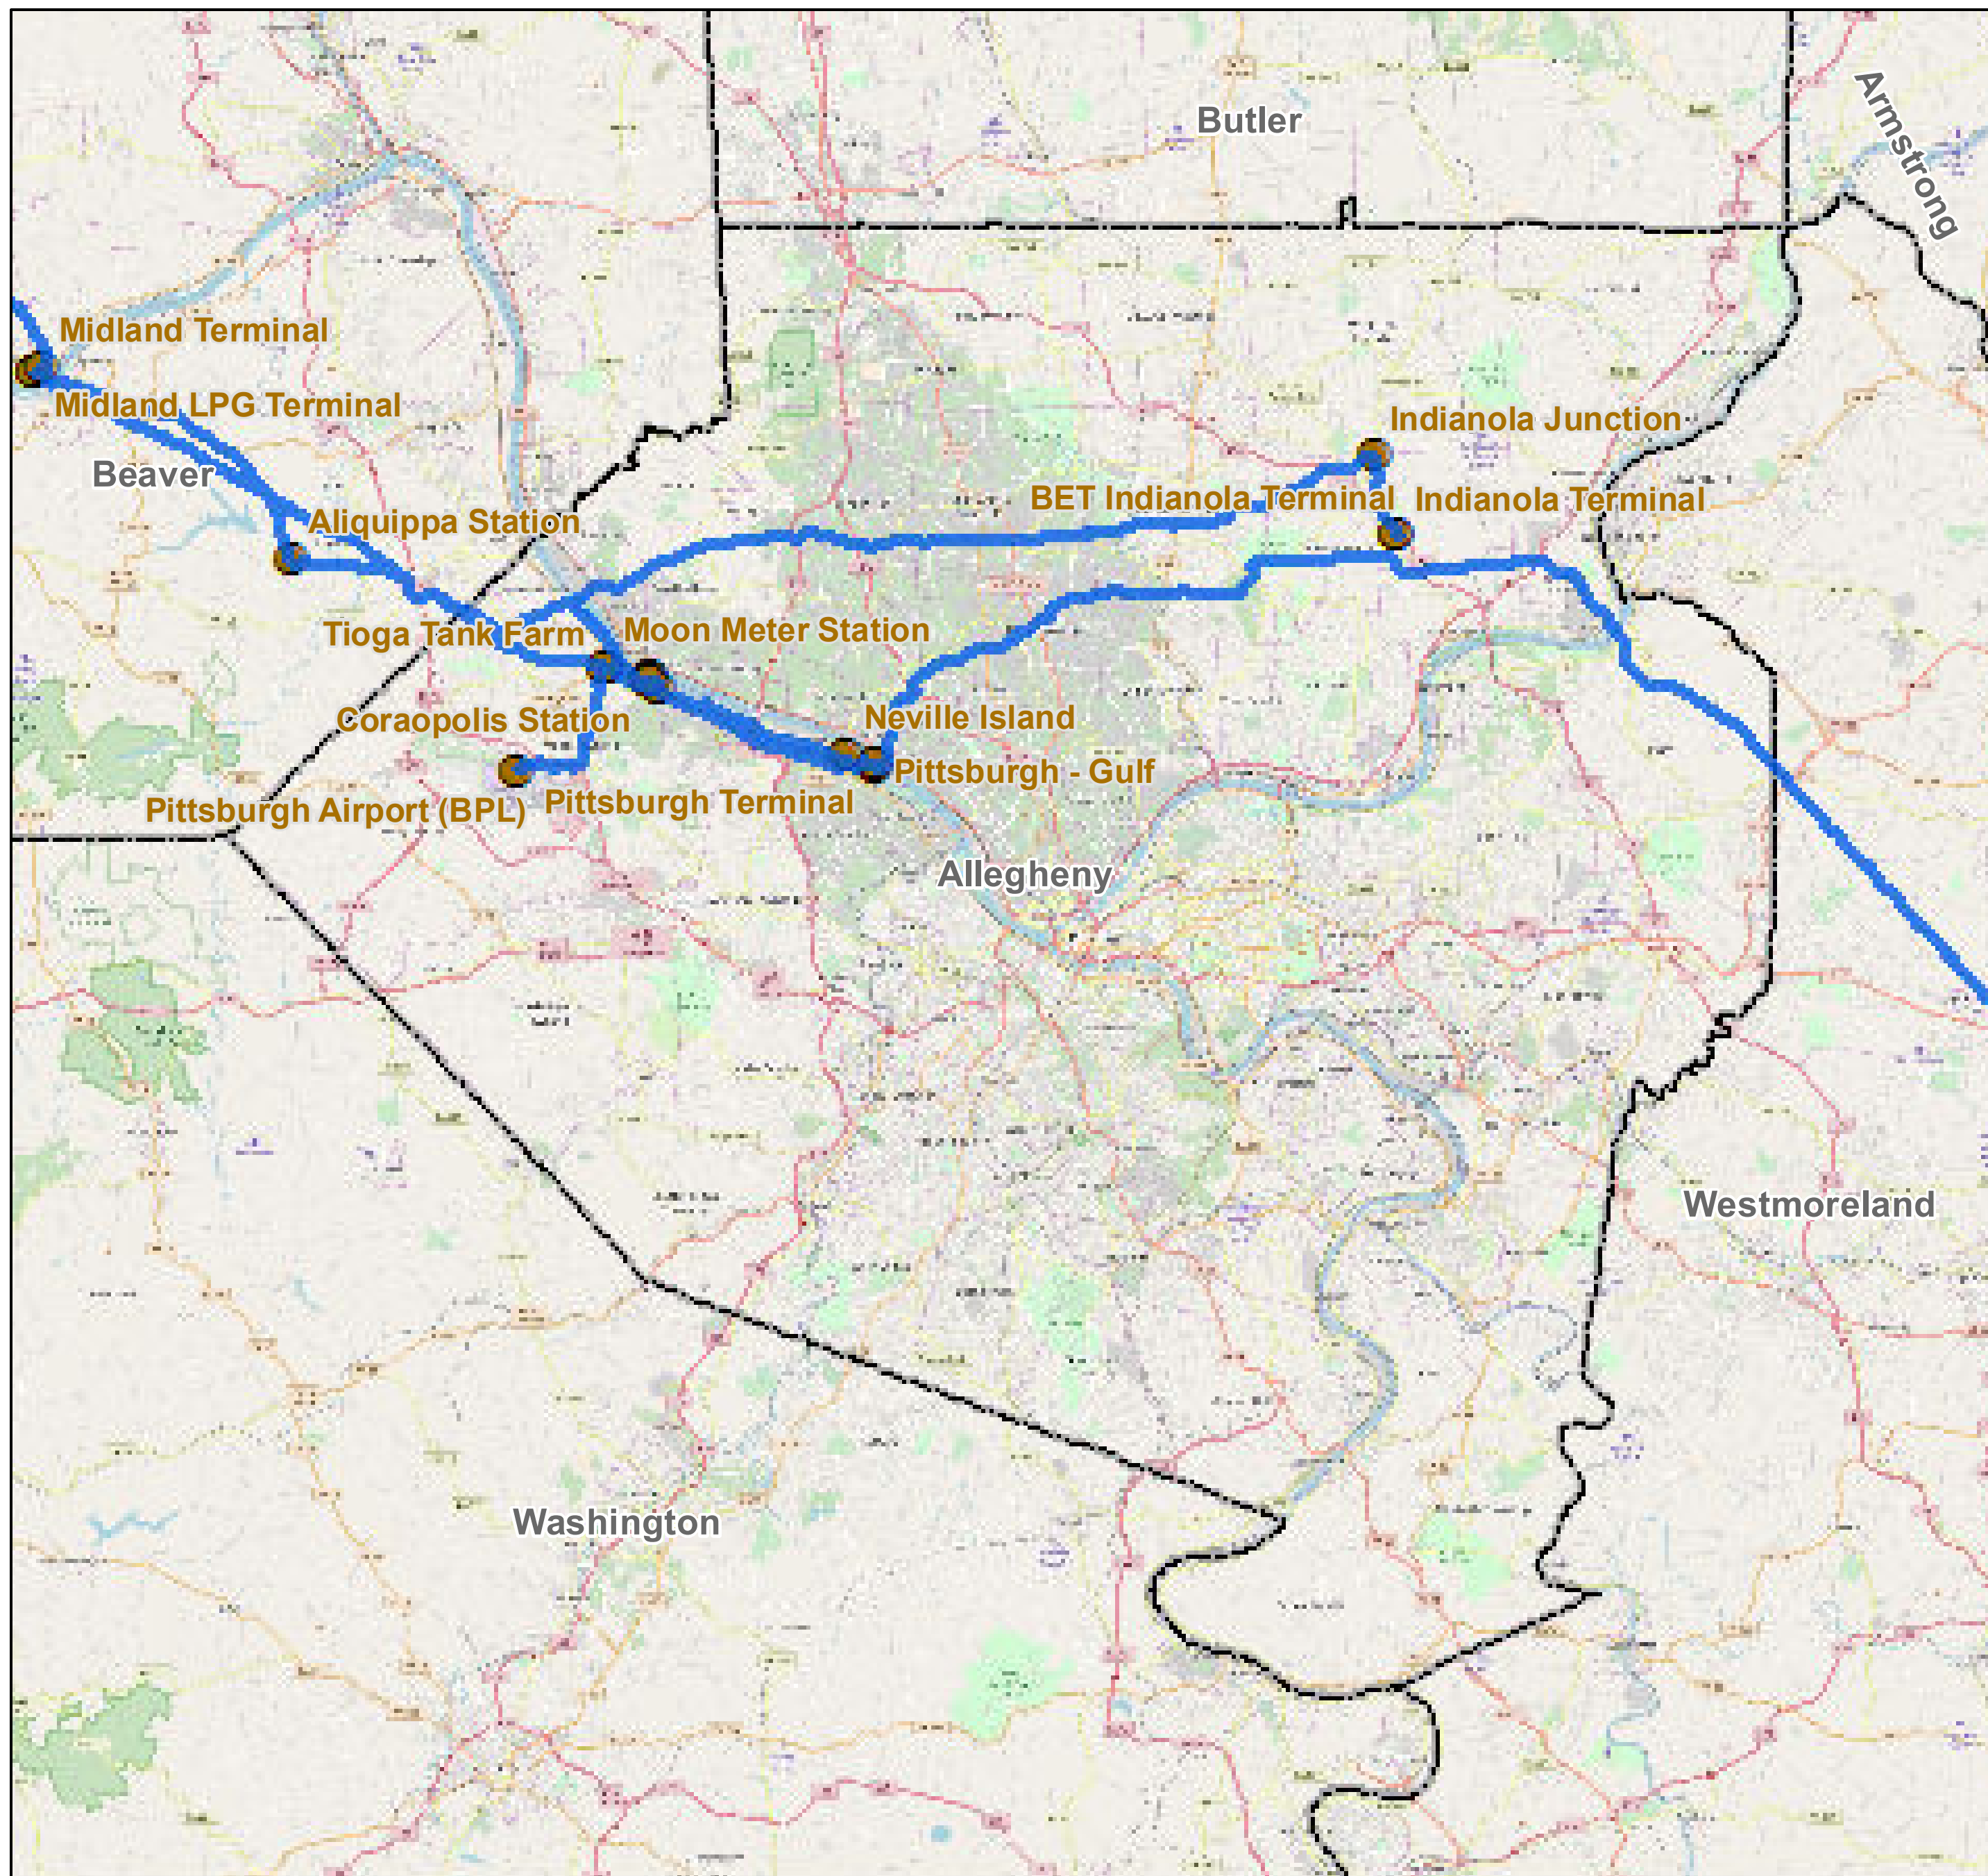

# County: Allegheny, Pennsylvania

**BUCKEYE PARTNERS, L.P.**

For more detailed pipeline information see the NPMS public viewer at: [www.npms.phmsa.dot.gov](http://www.npms.phmsa.dot.gov)

1 in = 2.99 miles

## Legend

-  Buckeye Pipelines (19)
-  Buckeye Facilities (13)
-  State Boundaries
-  County Boundaries

This map is not intended to be used to physically locate Buckeye's facilities. Facilities and other features are not to scale. Before conducting any excavation activities, you must first call your state One Call System to have all underground facilities physically located.