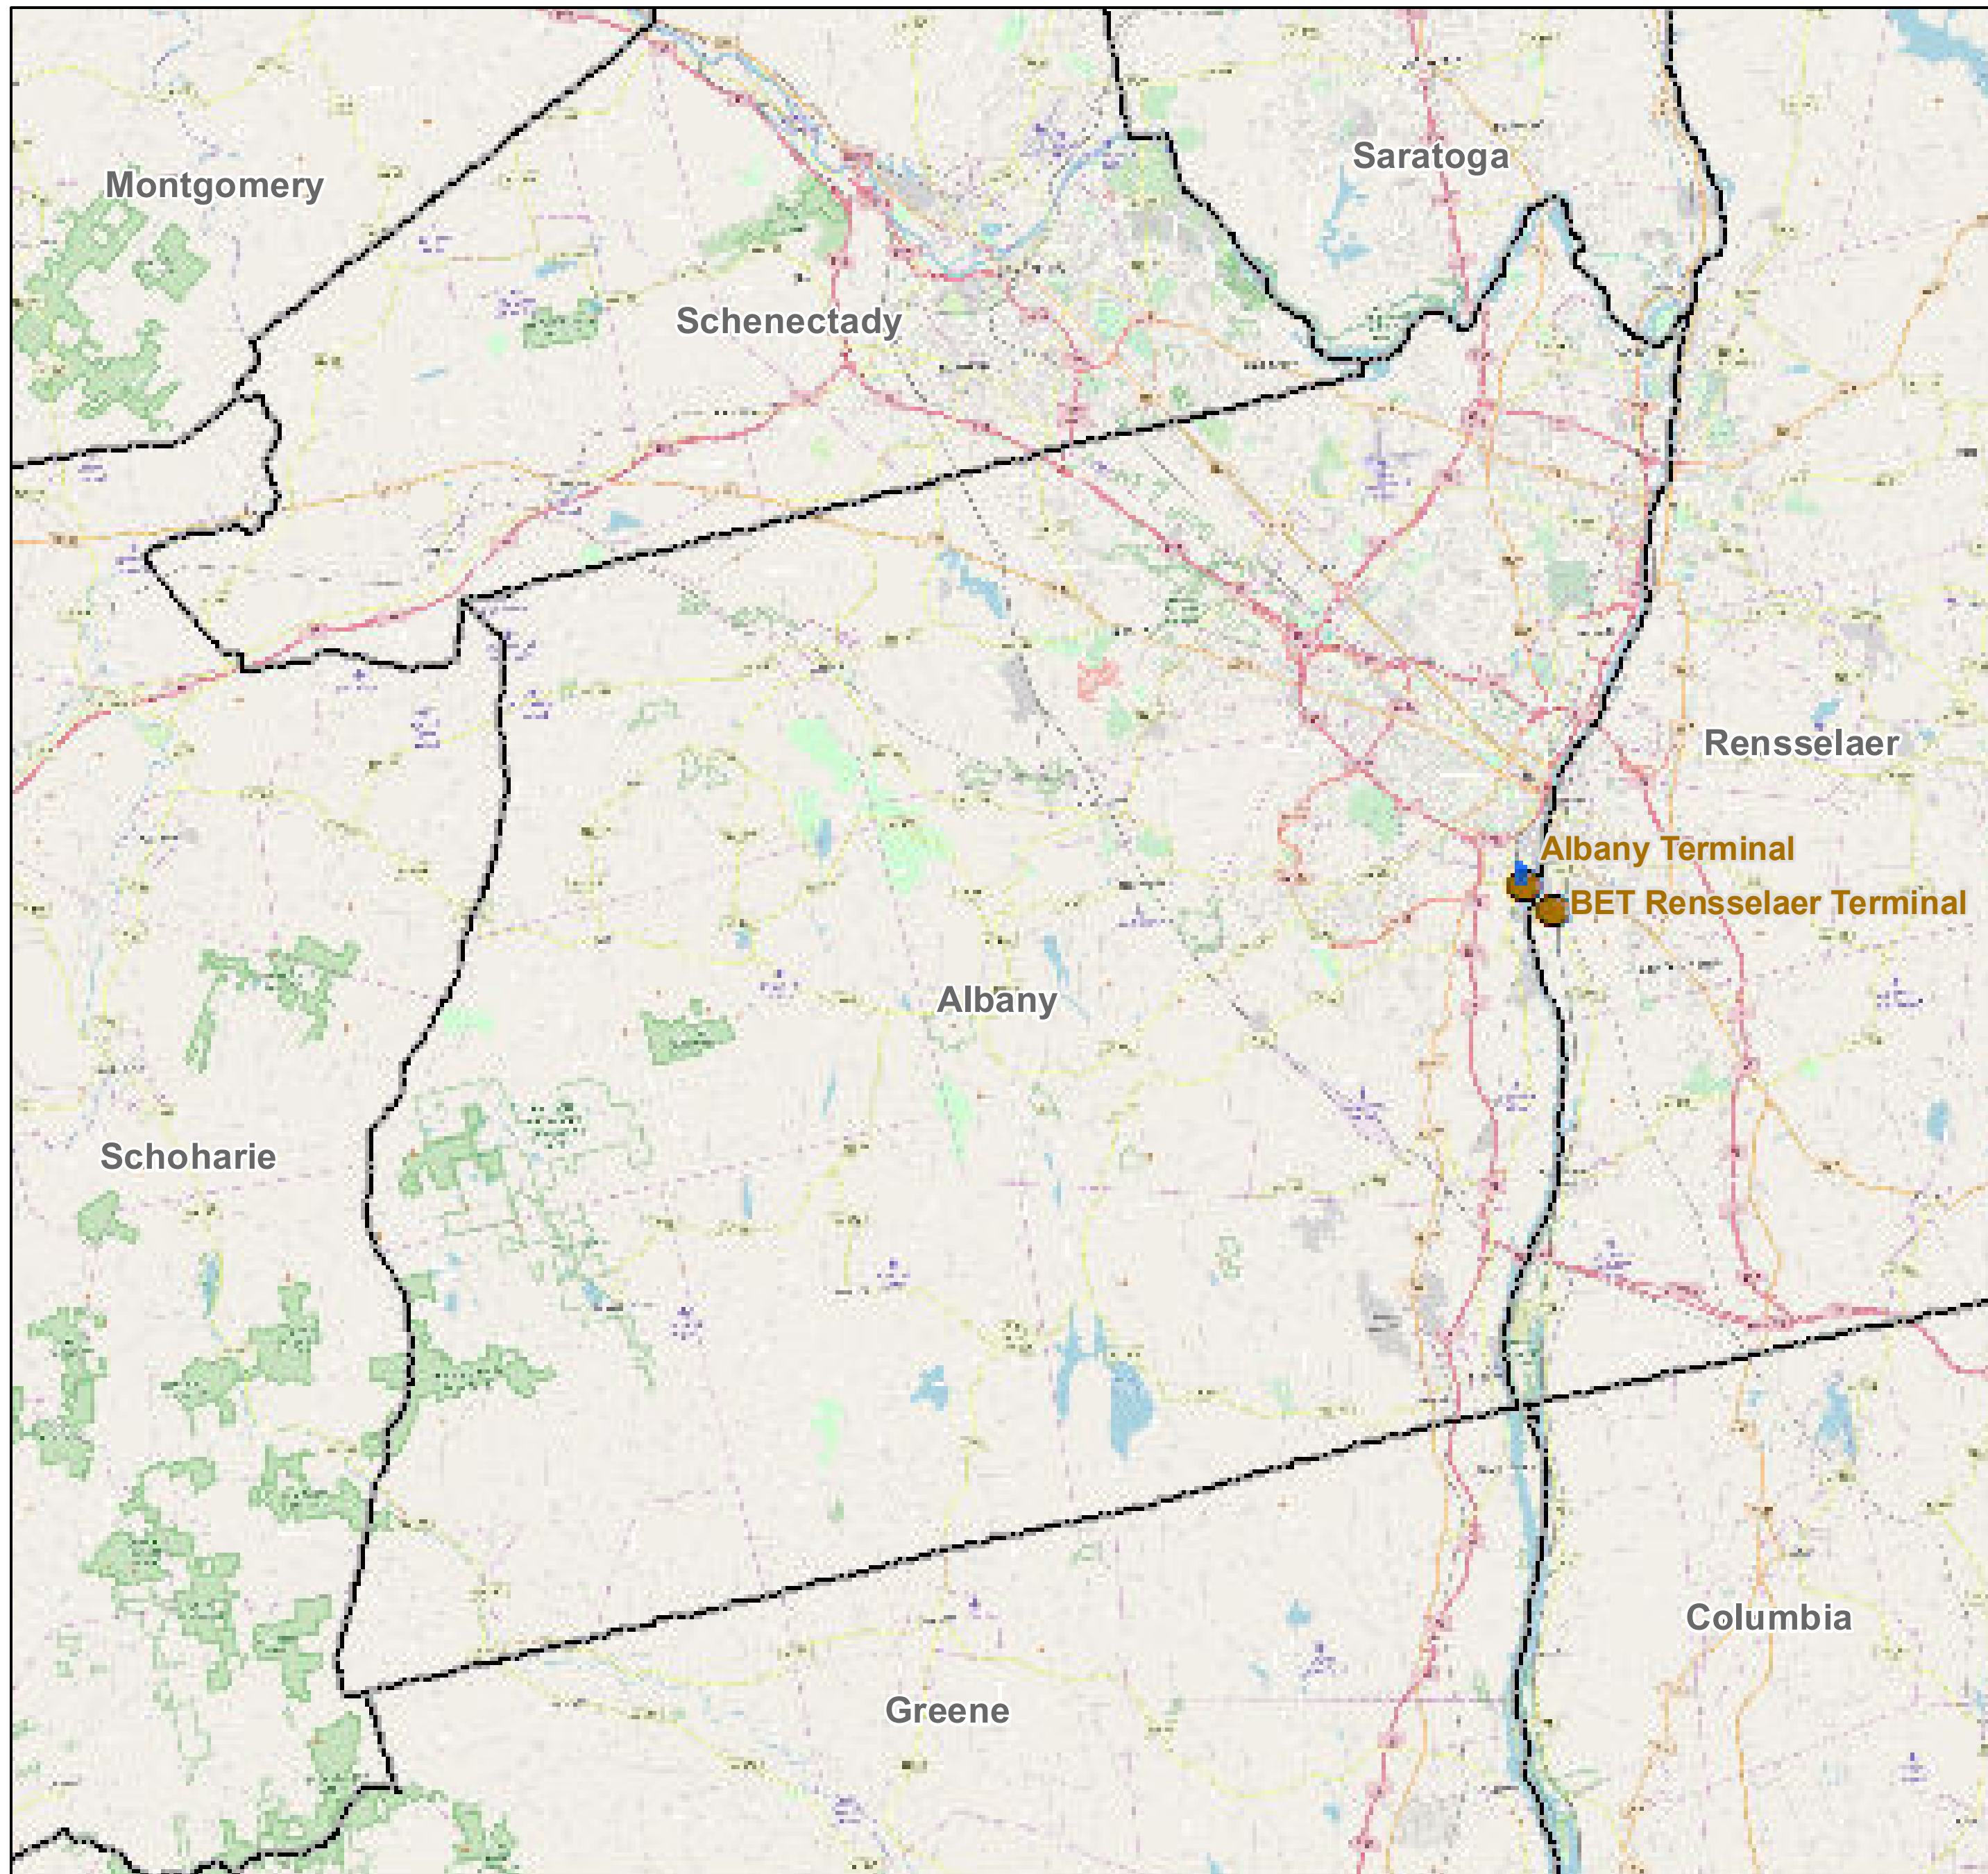

# County: Albany, New York

**BUCKEYE PARTNERS, L.P.**

For more detailed pipeline information see the NPMS public viewer at:  
[www.npms.phmsa.dot.gov](http://www.npms.phmsa.dot.gov)

1 in = 2.75 miles

## Legend

-  Buckeye Pipelines (1)
-  Buckeye Facilities (1)
-  State Boundaries
-  County Boundaries

This map is not intended to be used to physically locate Buckeye's facilities. Facilities and other features are not to scale. Before conducting any excavation activities, you must first call your state One Call System to have all underground facilities physically located.