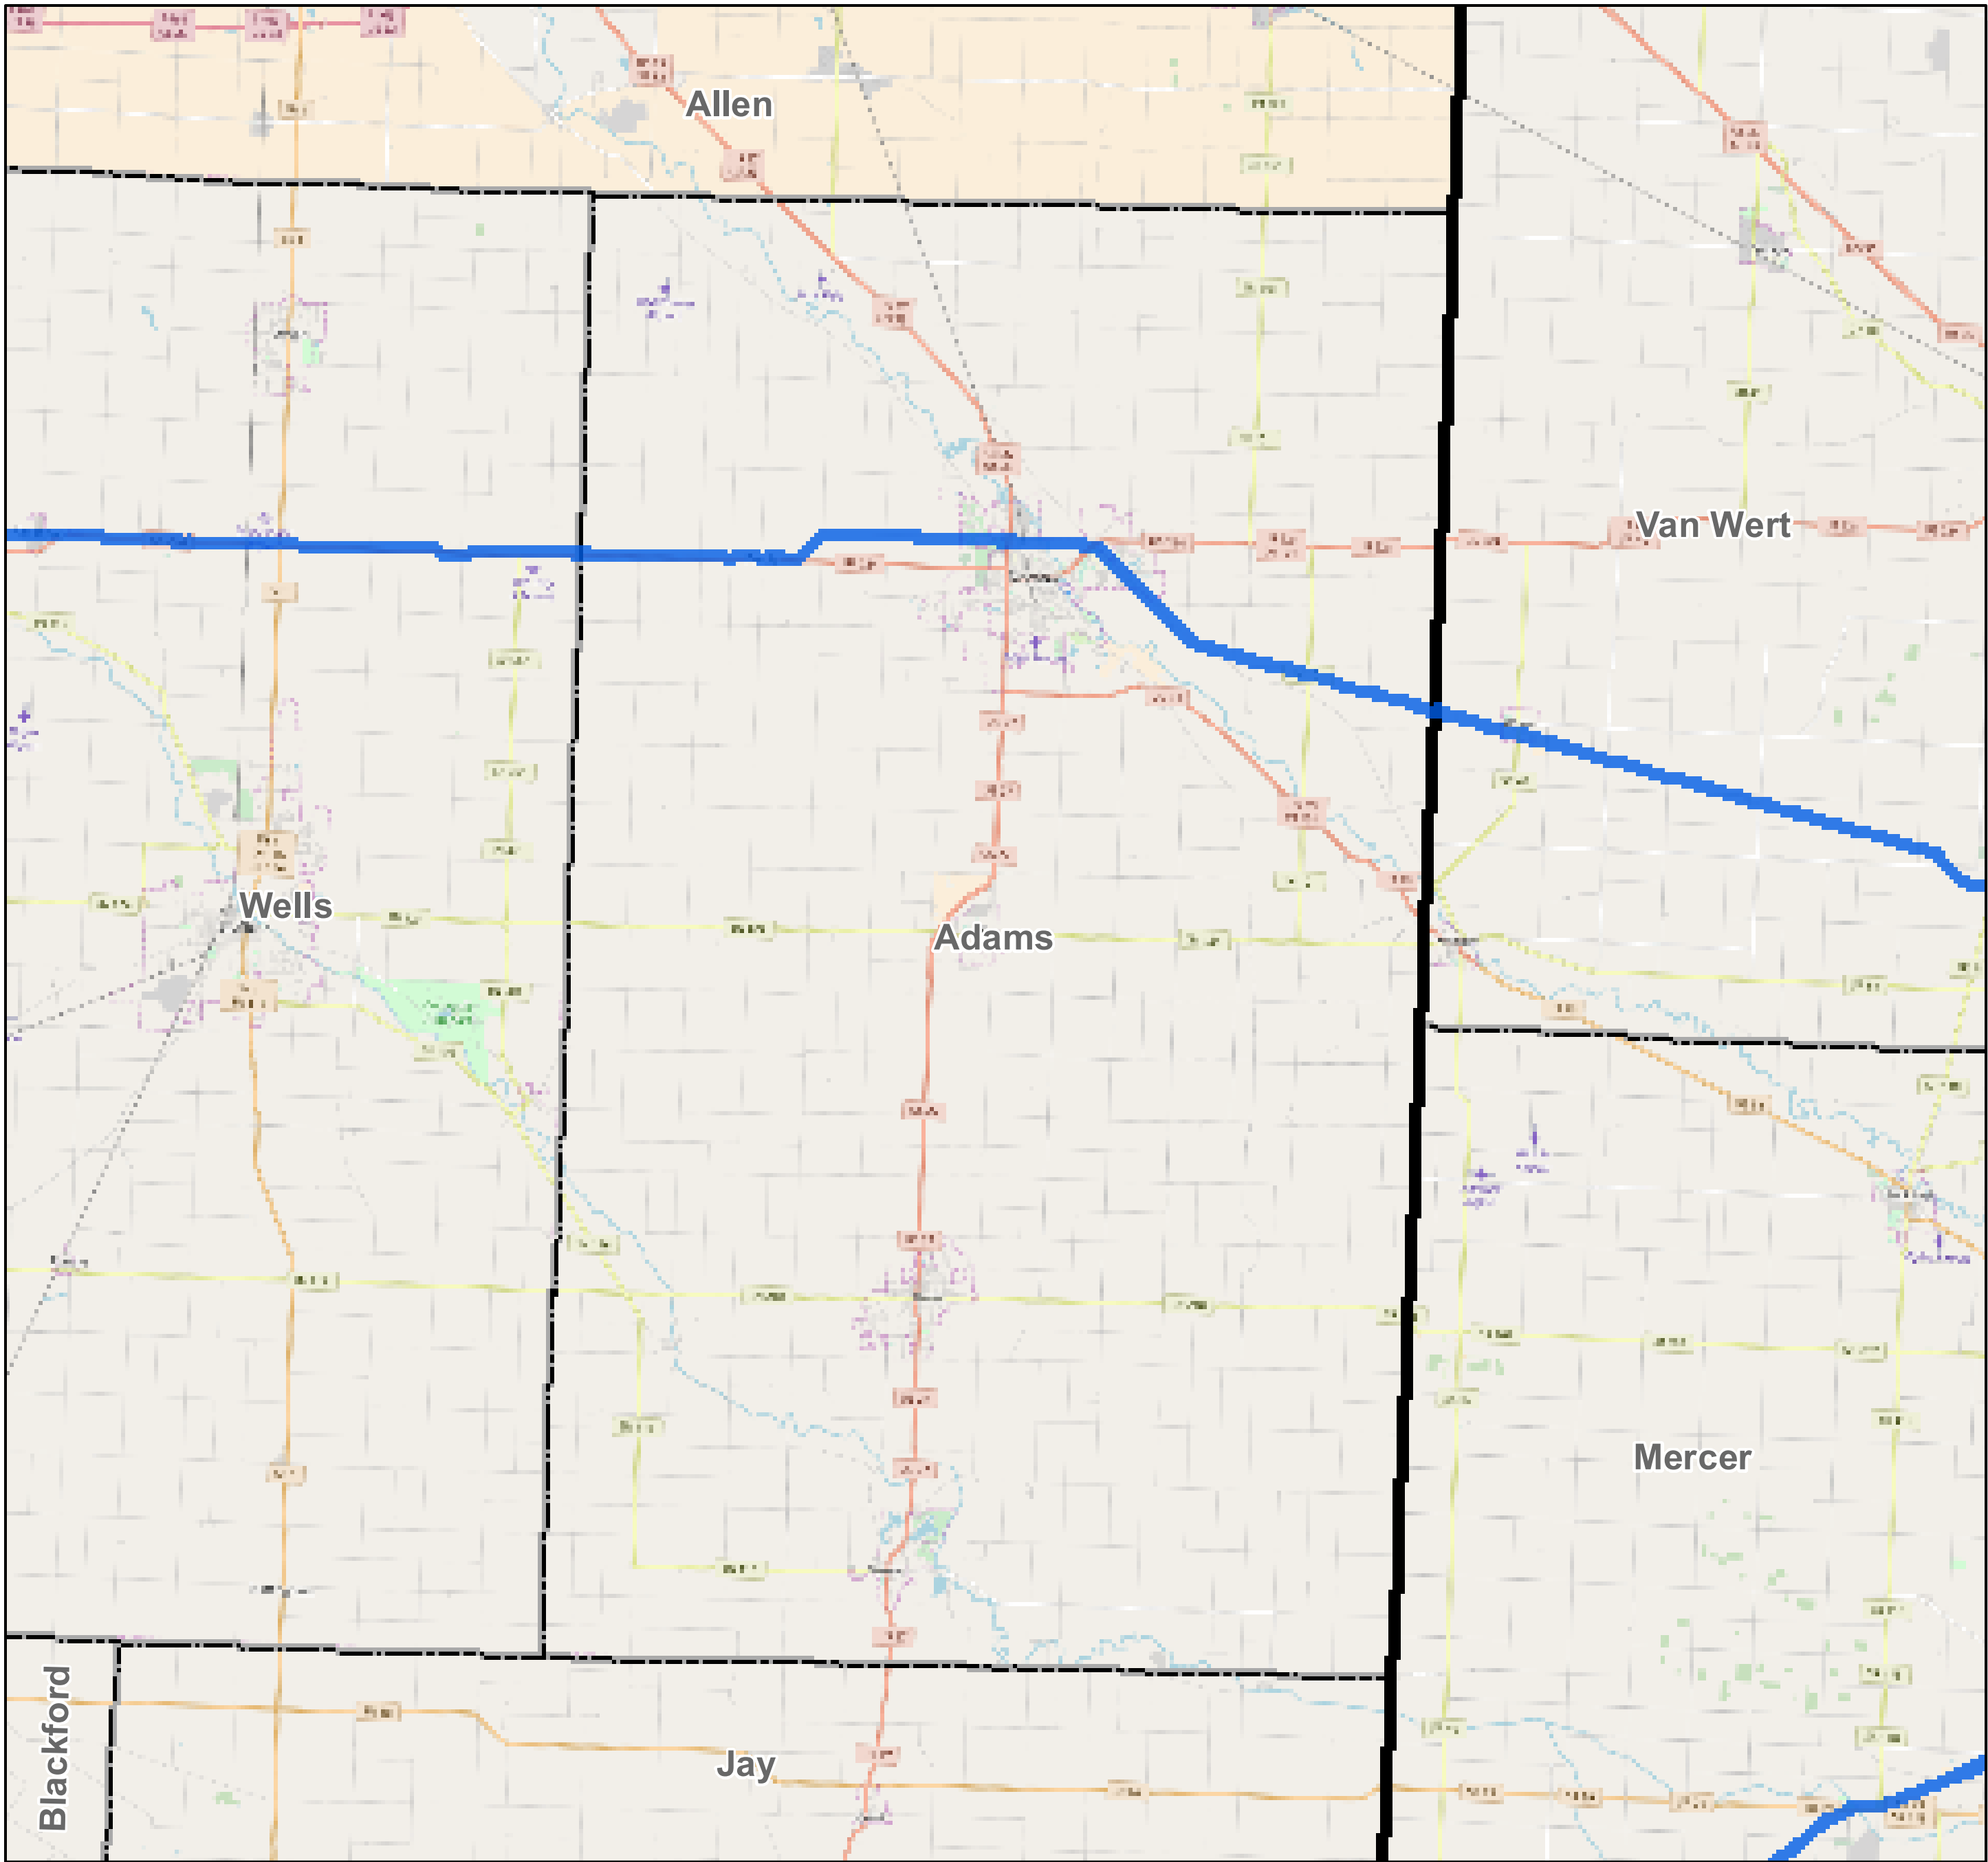

County: Adams, Indiana

BUCKEYE PARTNERS, L.P.

For more detailed pipeline information see the NPMS public viewer at: www.npms.phmsa.dot.gov

1 in = 2.18 miles

Legend

- Buckeye Pipelines (3)
- Buckeye Facilities (0)
- State Boundaries
- County Boundaries

This map is not intended to be used to physically locate Buckeye's facilities. Facilities and other features are not to scale. Before conducting any excavation activities, you must first call your state One Call System to have all underground facilities physically located.